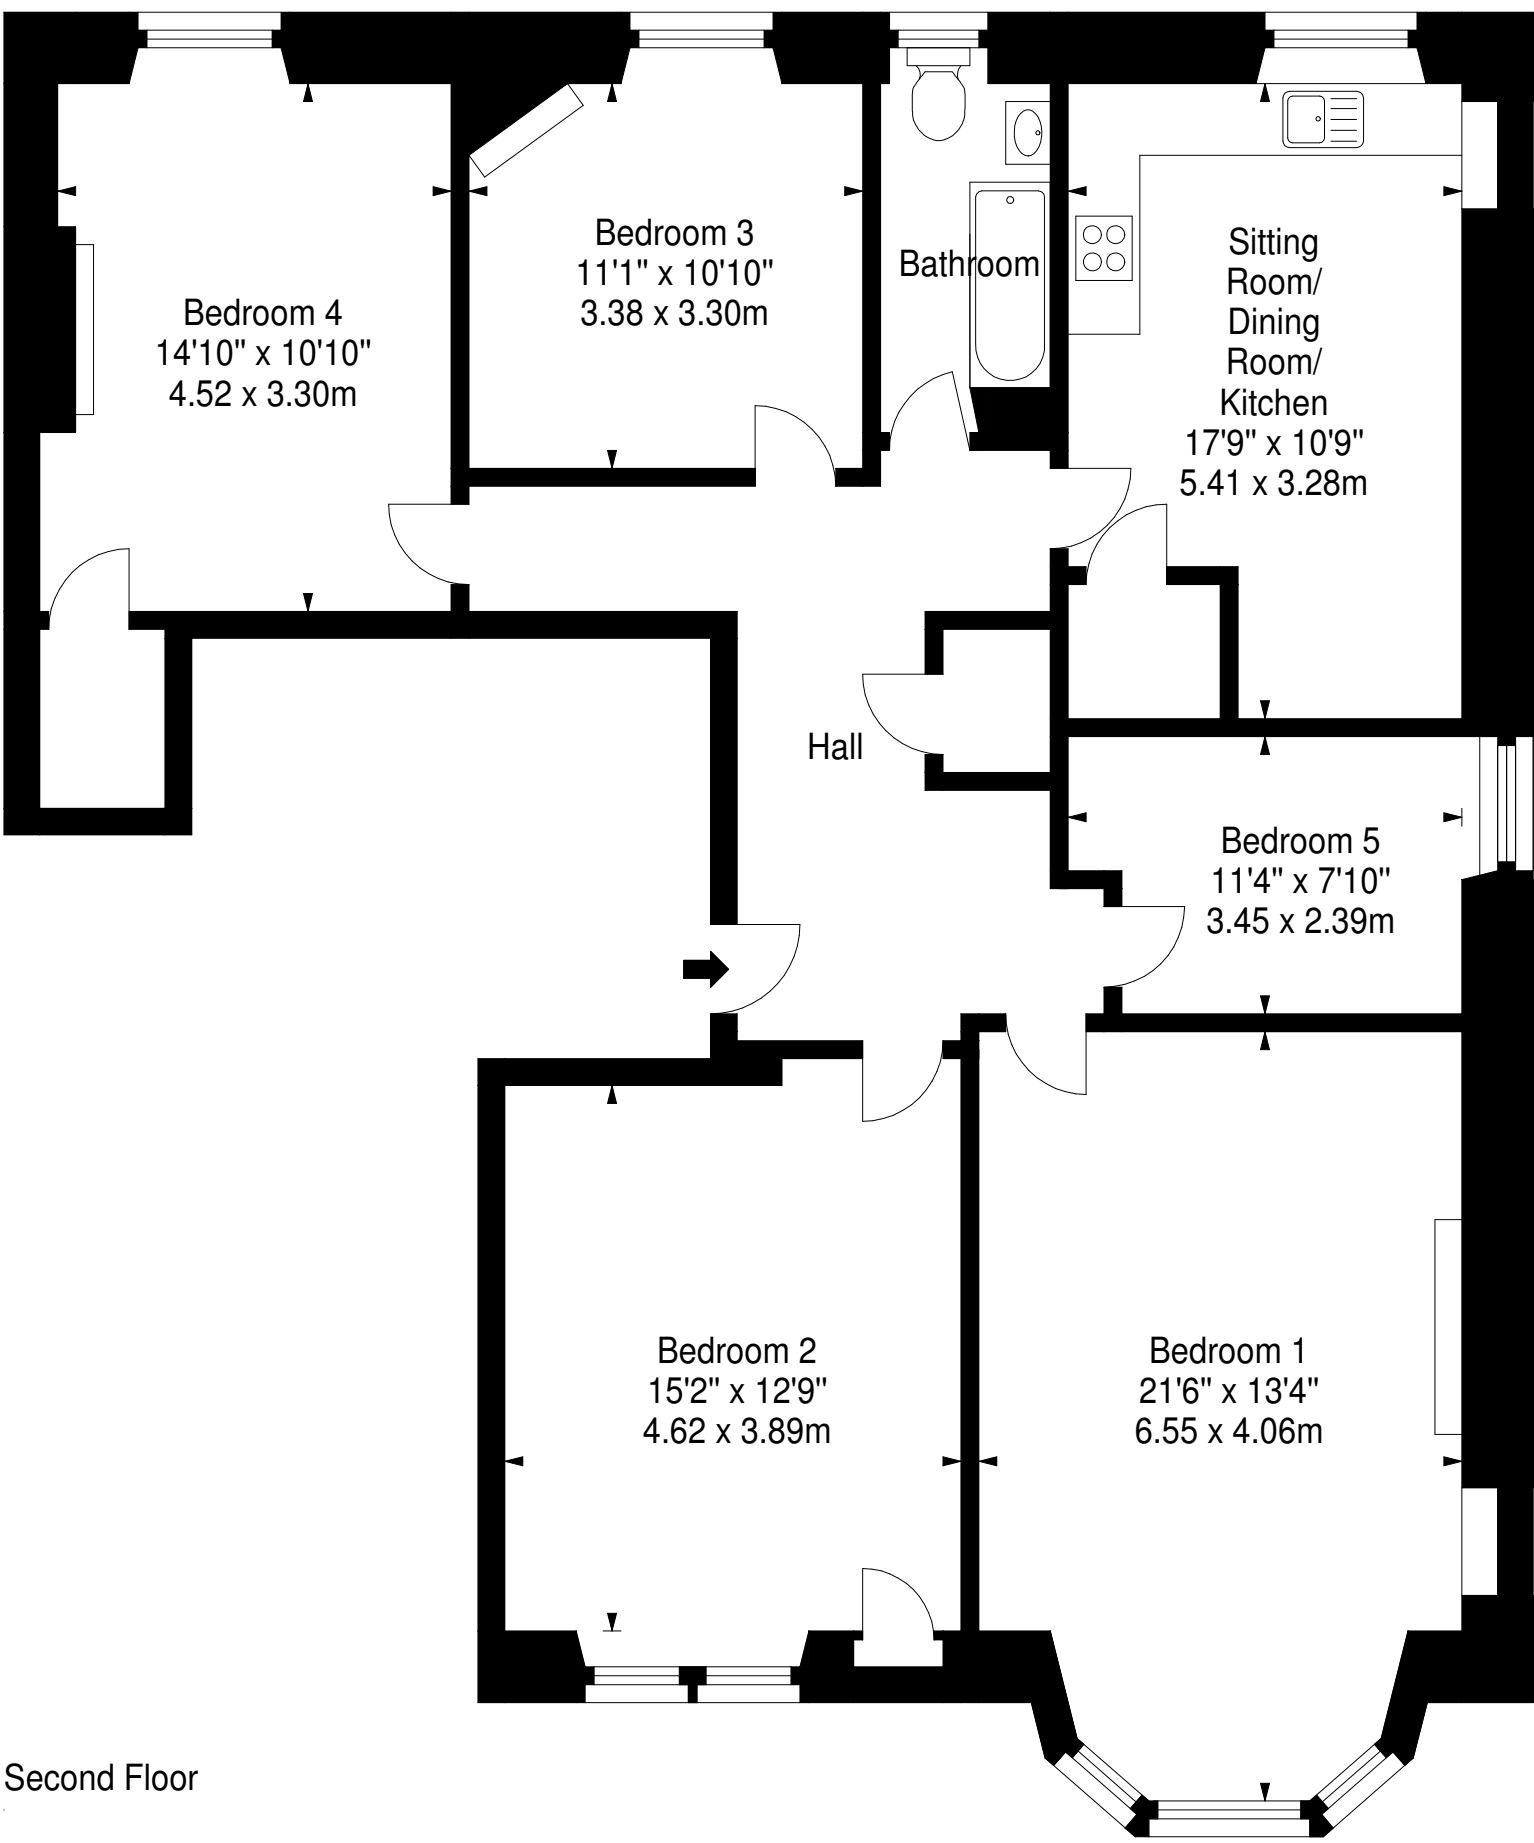

Polwarth Gardens, Edinburgh, EH11 1LN

Approx. Gross Internal Area
1344 Sq Ft - 124.86 Sq M
For identification only. Not to scale.
© Square Foot Media 2015

Second Floor