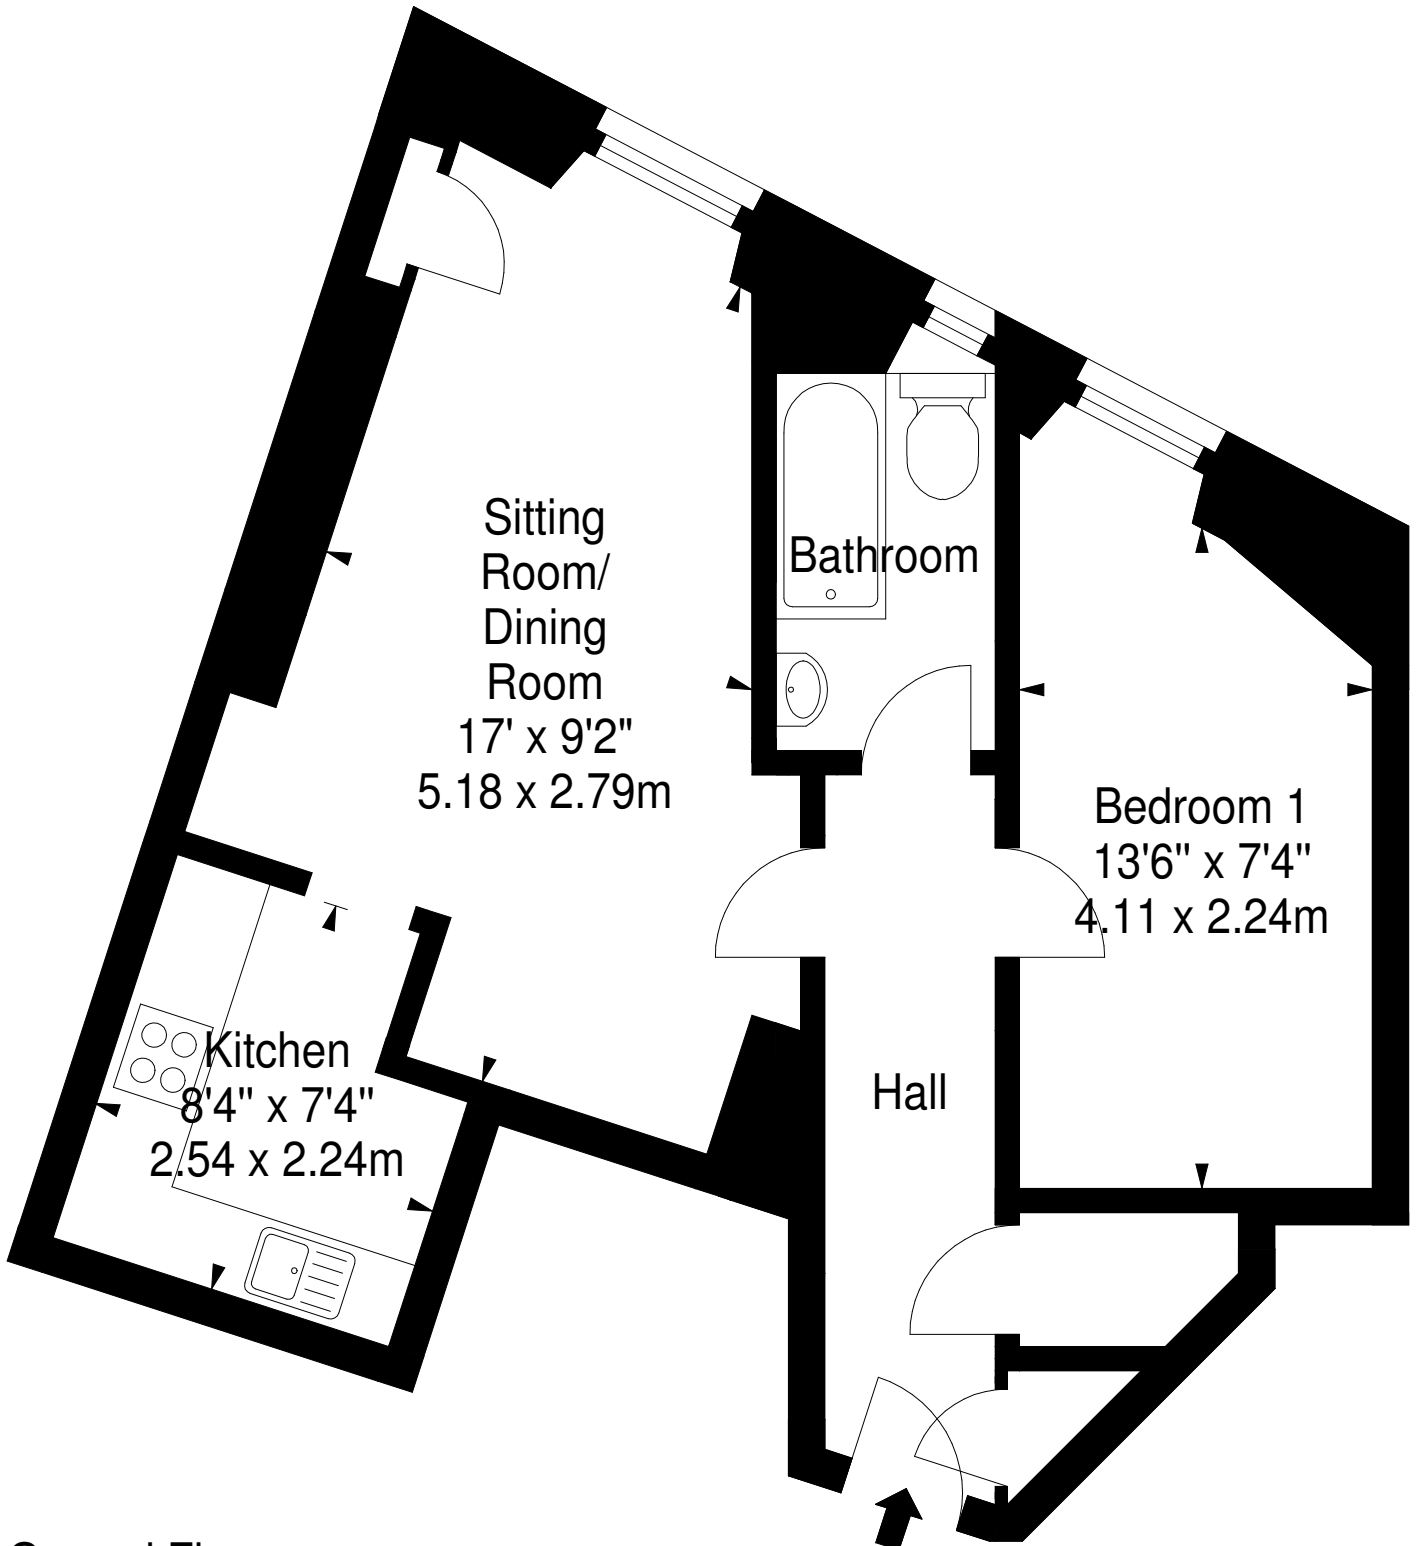

**Stewart Terrace,
Edinburgh,
Midlothian, EH11 1UJ**

Approx. Gross Internal Area
463 Sq Ft - 43.01 Sq M
For identification only. Not to scale.
© Square Foot Media 2014

Ground Floor