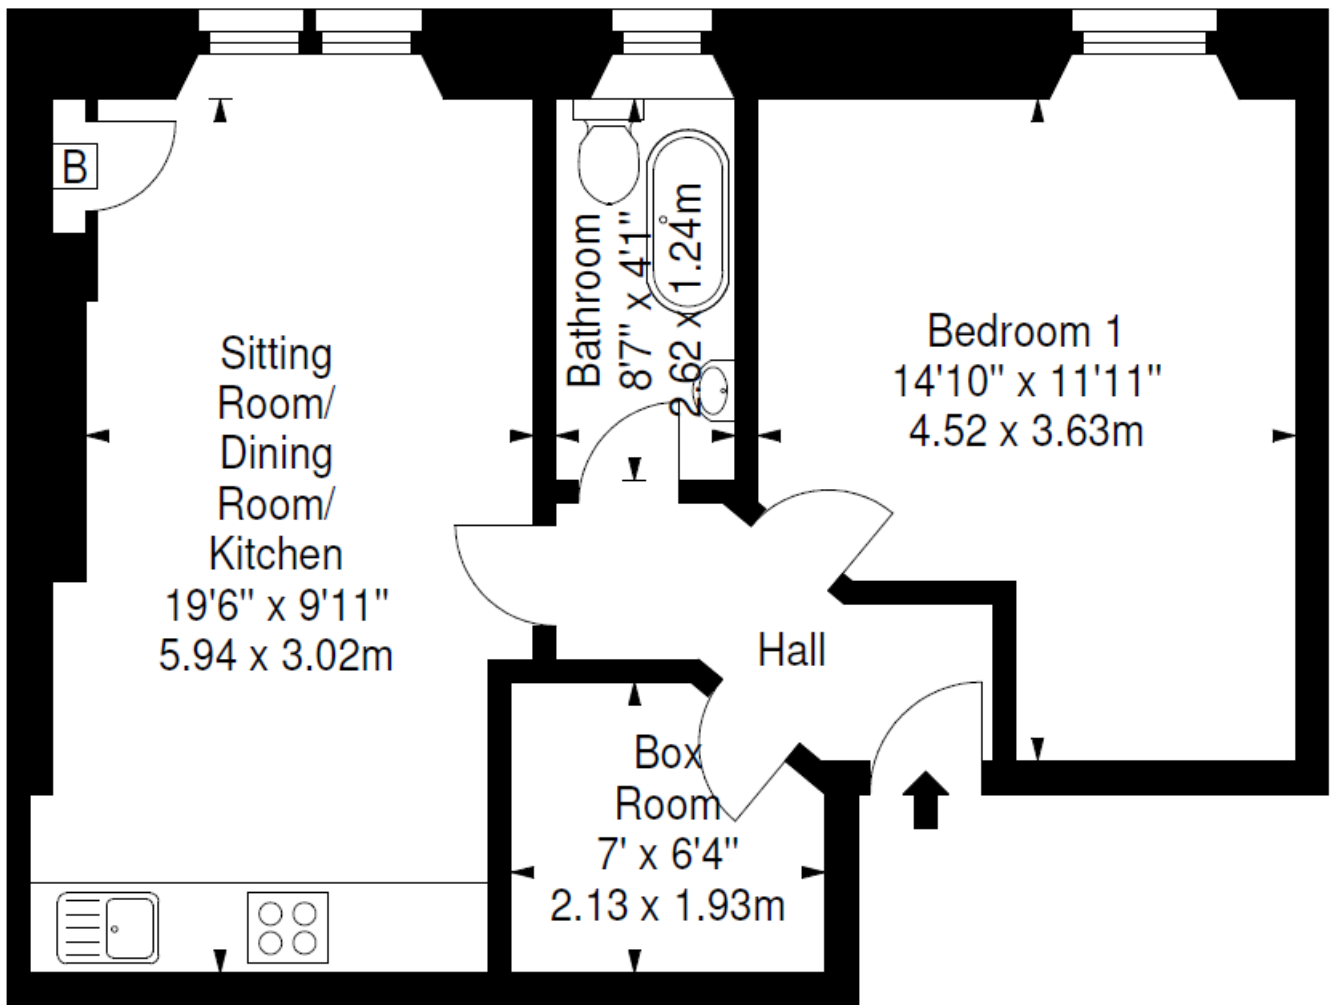

**Watson Crescent,  
Edinburgh,  
Midlothian, EH11 1HF**

Approx. Gross Internal Area  
503 Sq Ft - 46.73 Sq M  
For identification only. Not to scale.  
© SquareFoot 2018

Third Floor