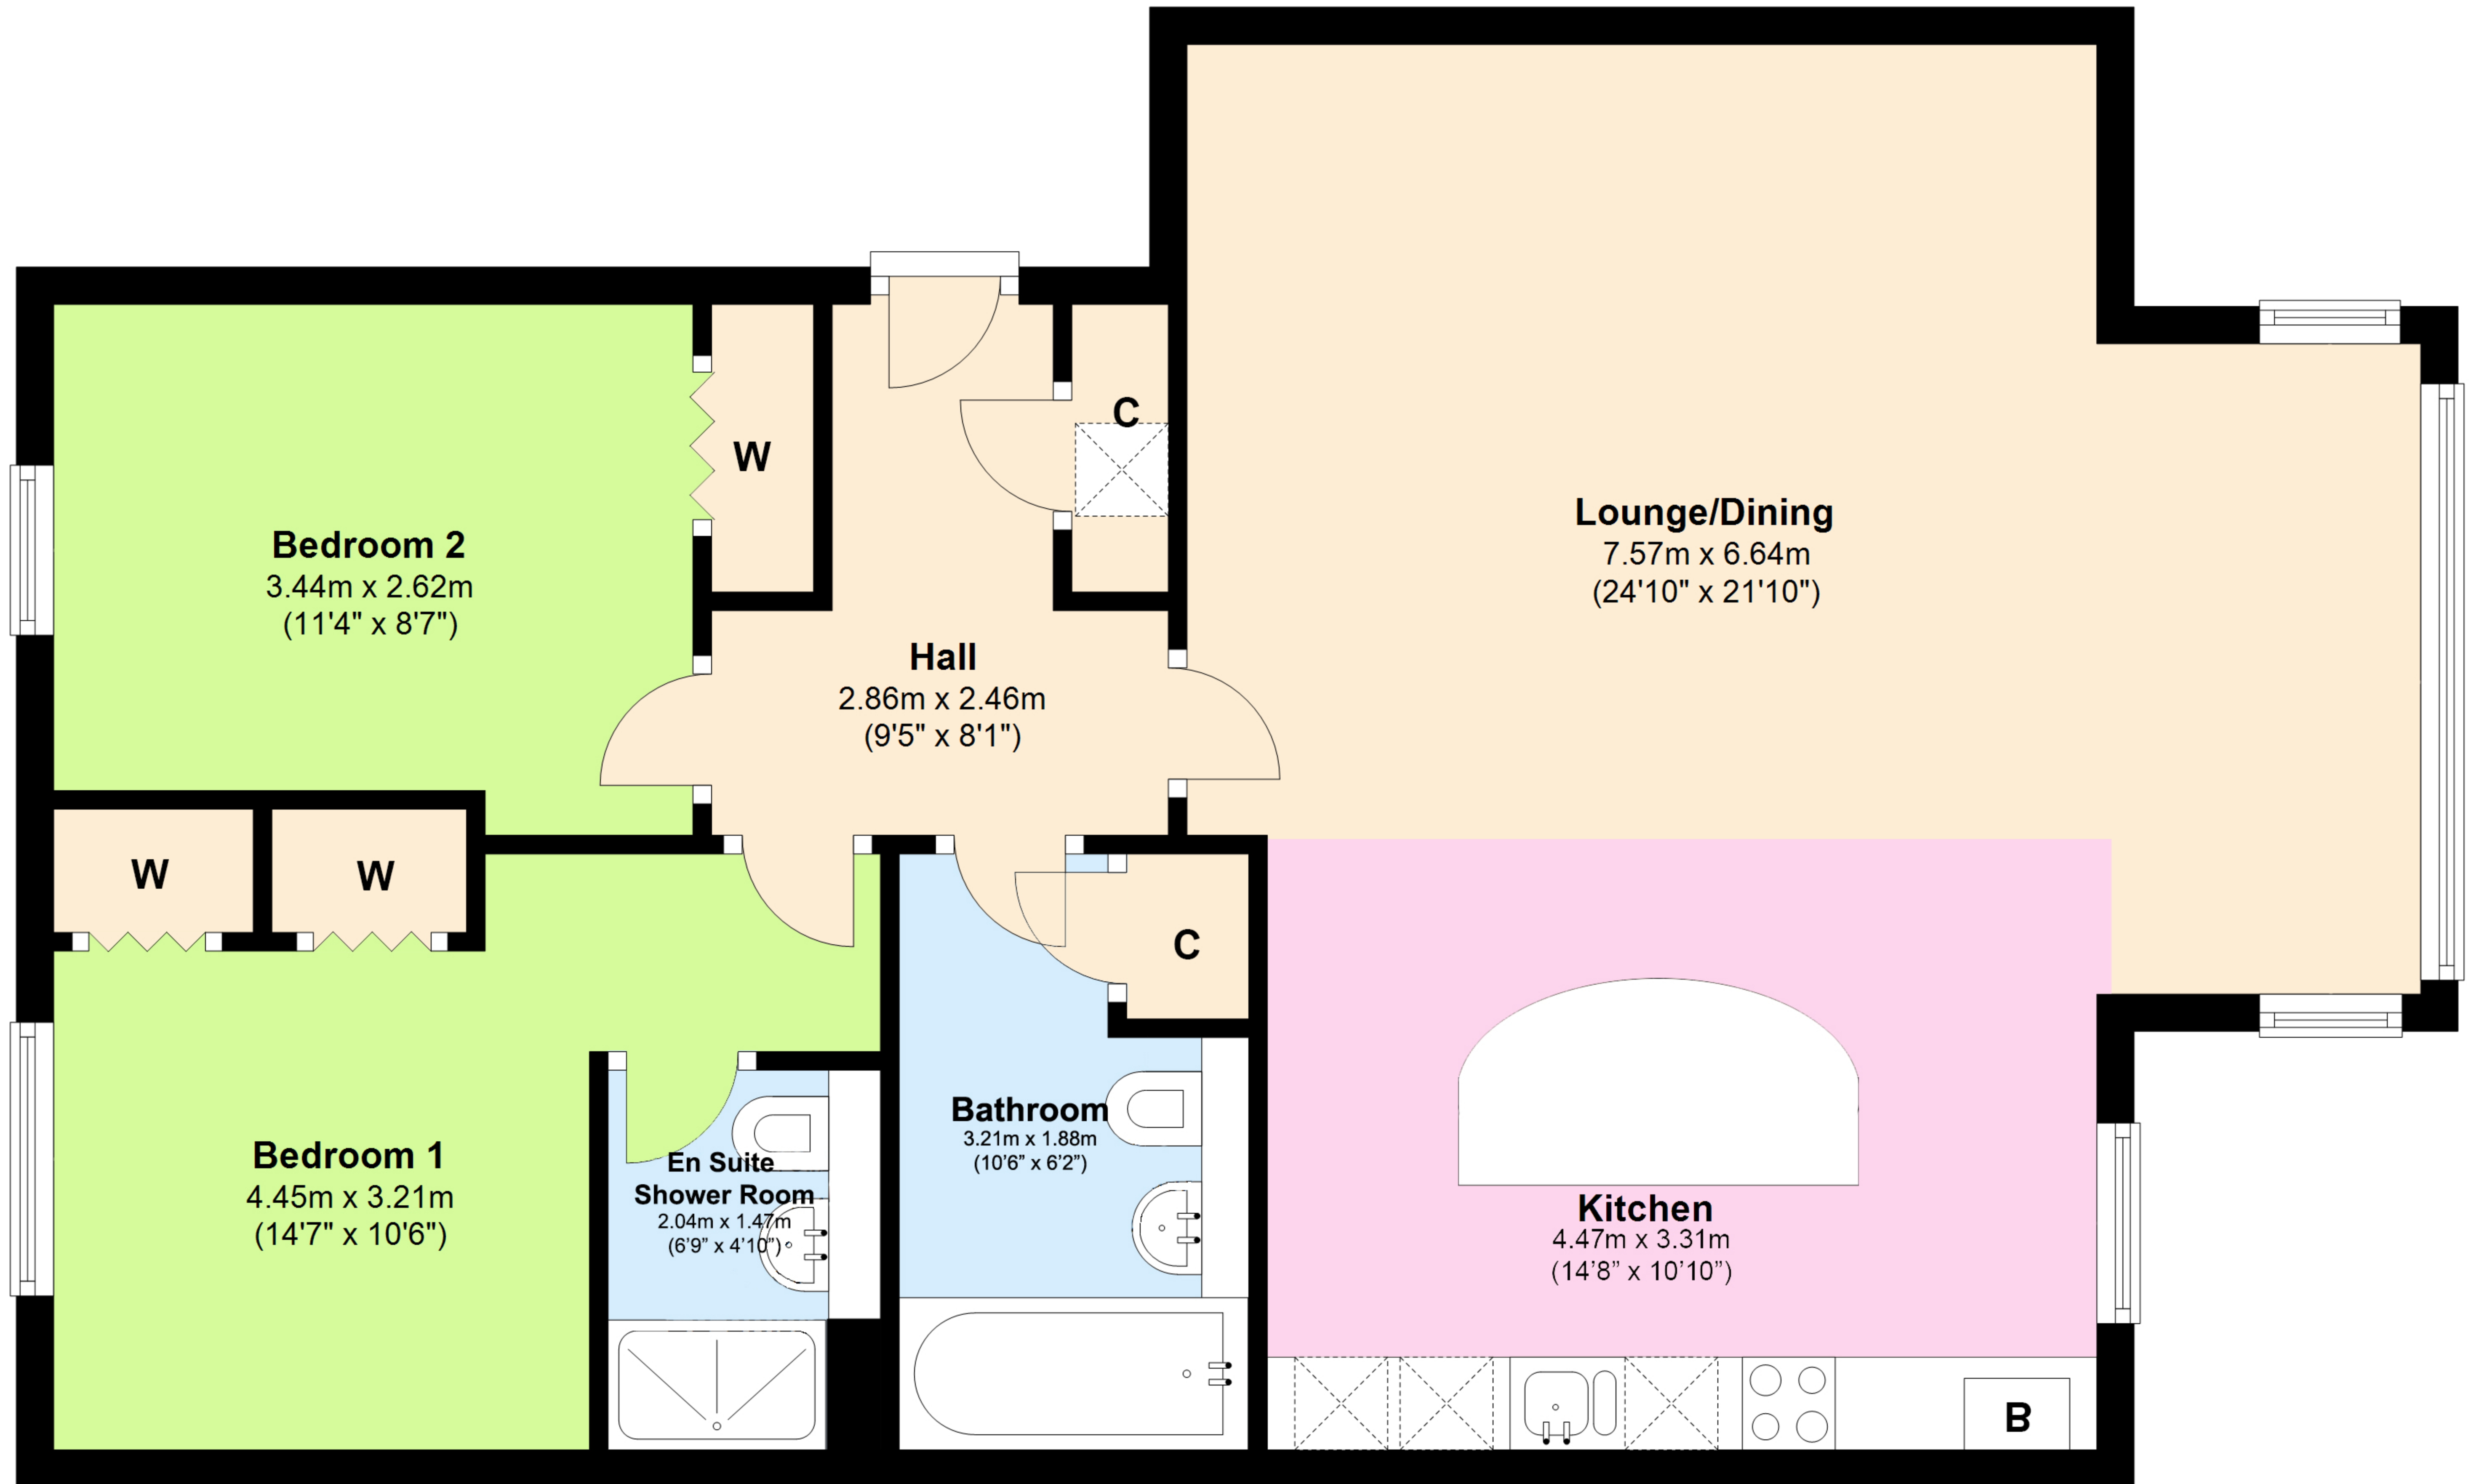

Chesser Crescent

Approx. 80.8 sq. metres (869.4 sq. feet)

Photographs and floorplan by Mike Dooley Photography 07730 560286