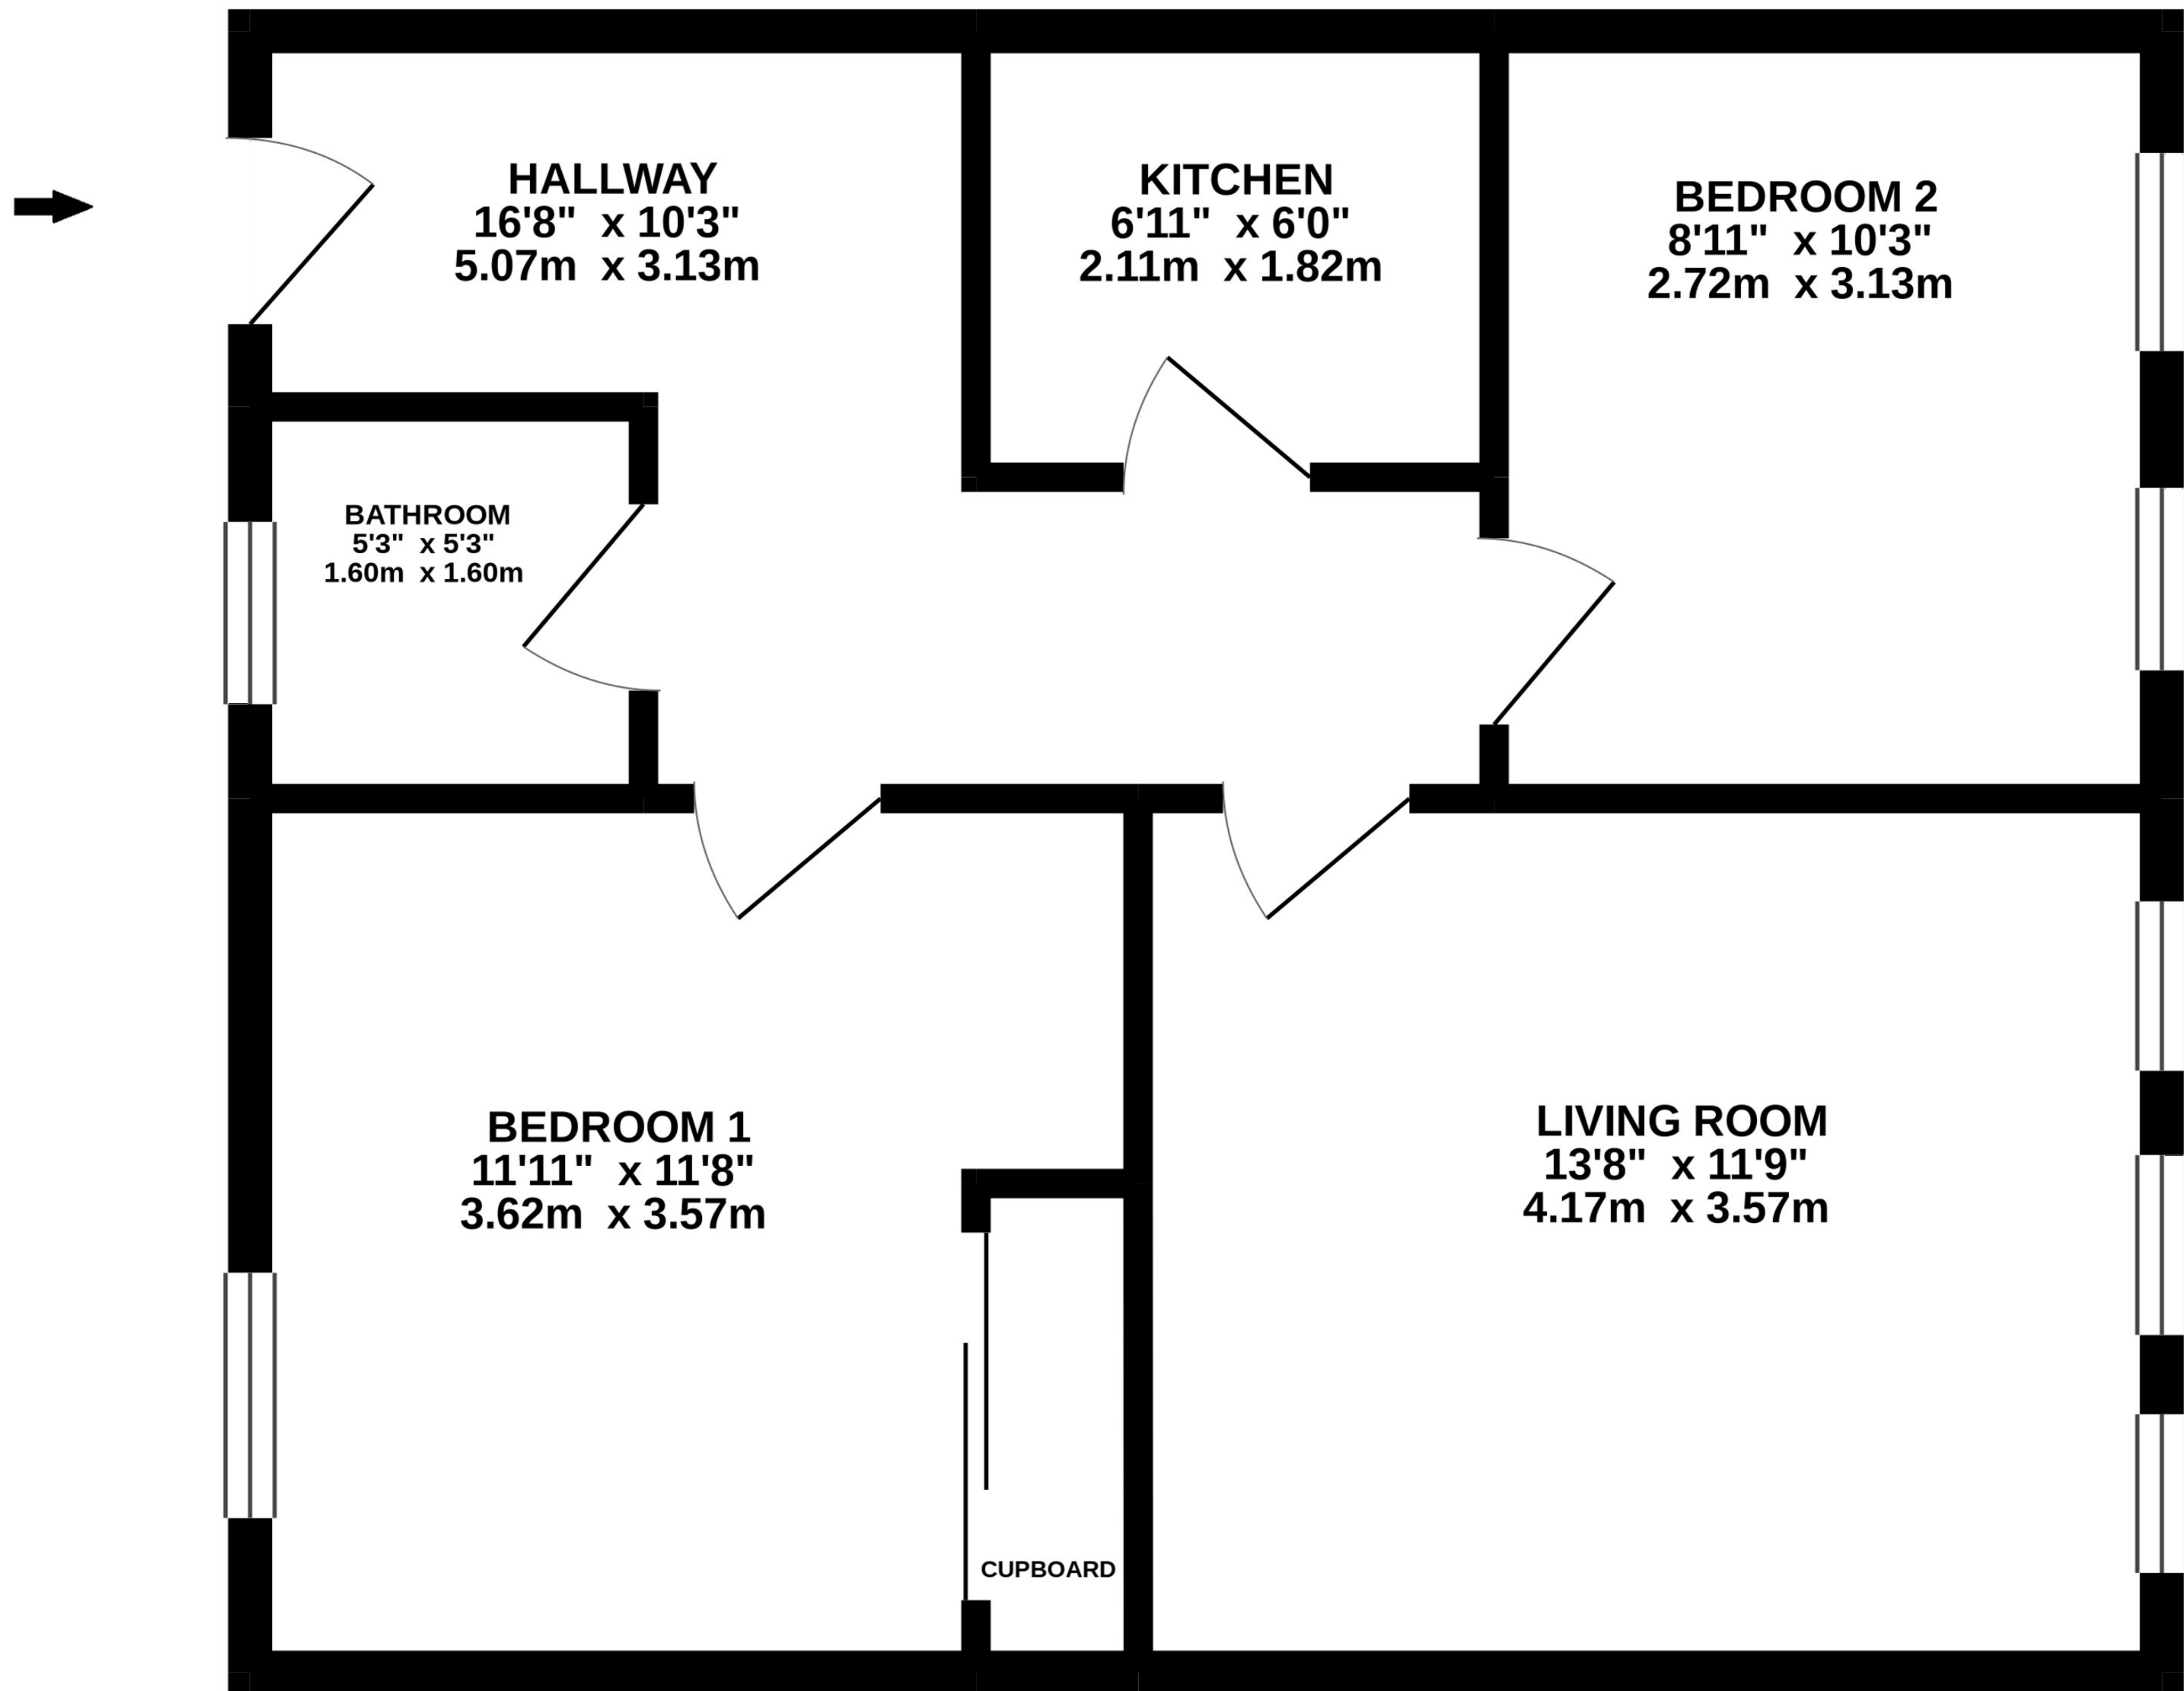

1 (5f2) Jacksons Close 209 The High Street, Old Town, Edinburgh, EH1 1PZ

Total Floor Area: 52.2 sq.m

Height: 2.38m

TOTAL FLOOR AREA : 562 sq.ft. (52.2 sq.m.) approx.

Whilst every attempt has been made to ensure the accuracy of the floorplan contained here, measurements of doors, windows, rooms and any other items are approximate and no responsibility is taken for any error, omission or mis-statement. This plan is for illustrative purposes only and should be used as such by any prospective purchaser. The services, systems and appliances shown have not been tested and no guarantee as to their operability or efficiency can be given.

Made with Metropix ©2021