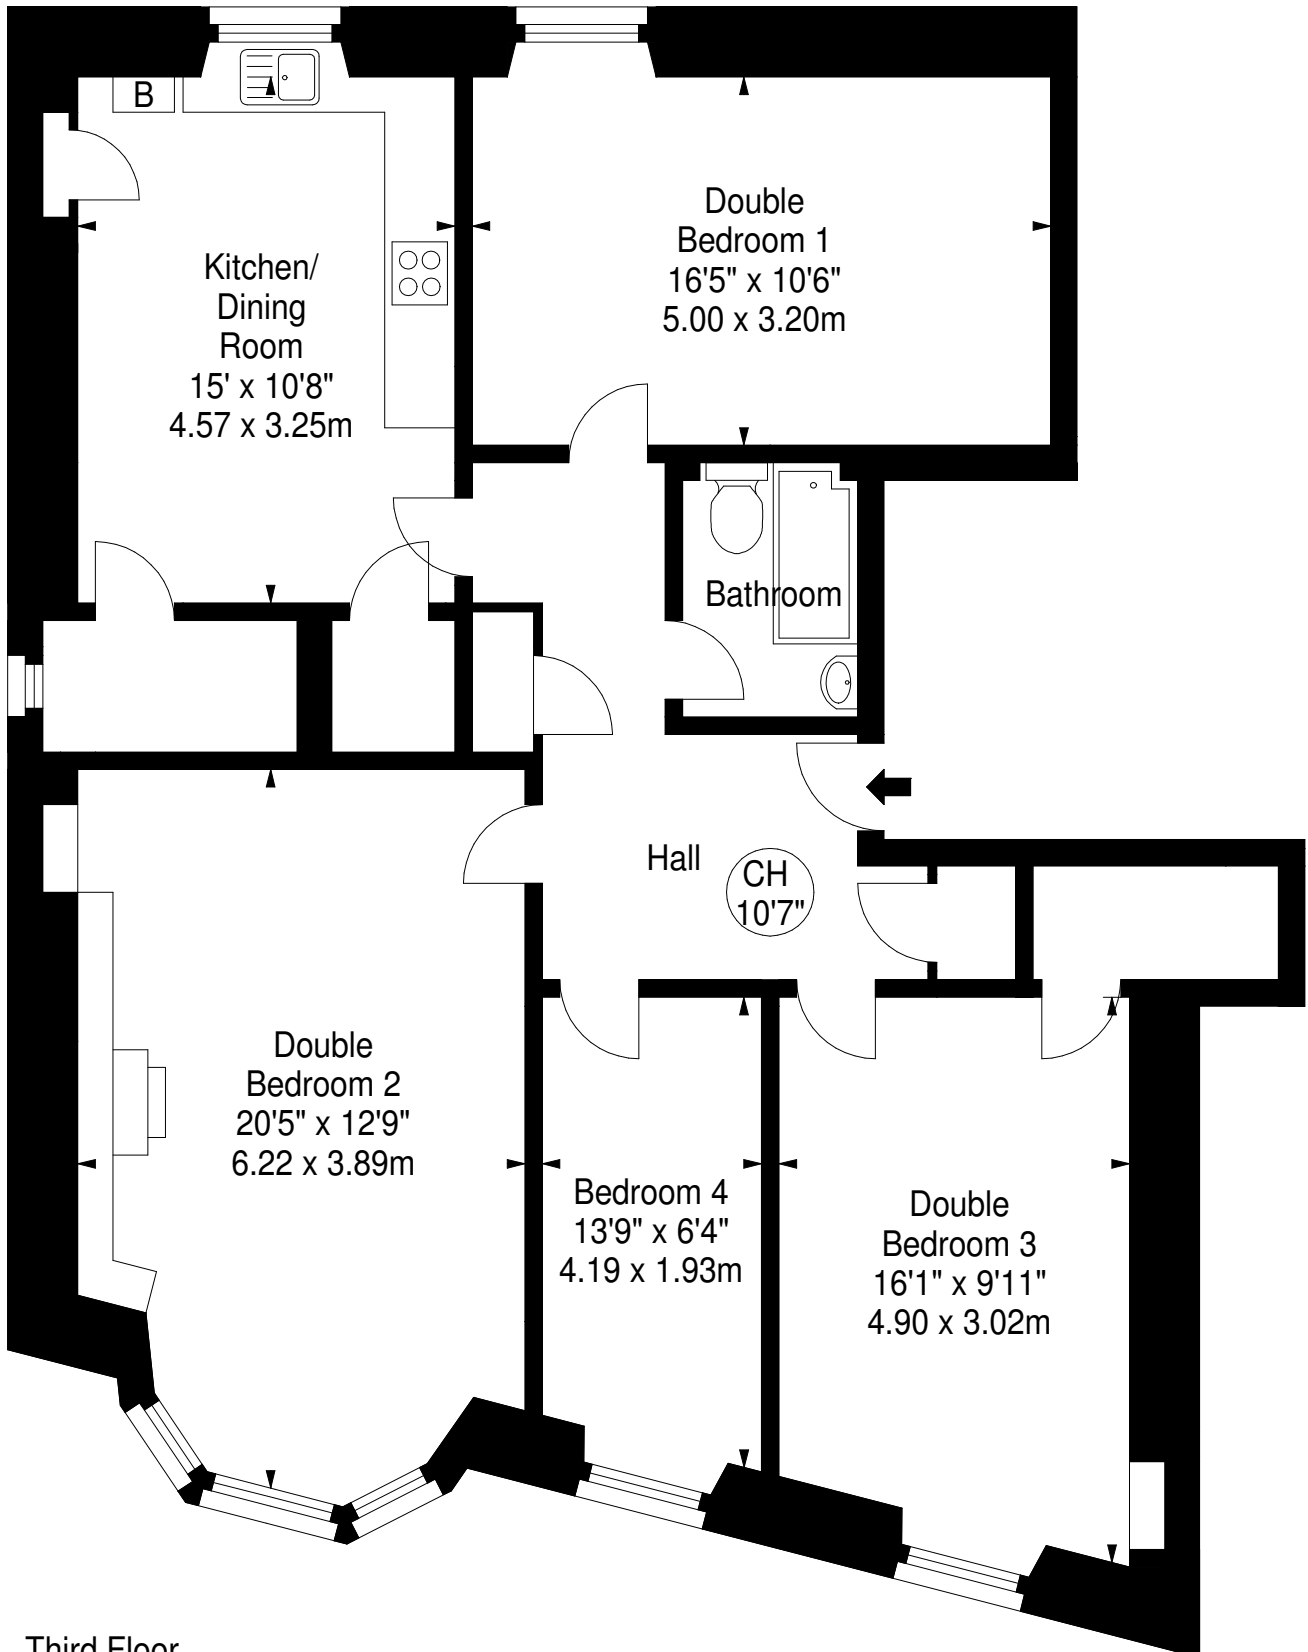

East Preston Street,
Edinburgh,
Midlothian, EH8 9QE

Approx. Gross Internal Area
1114 Sq Ft - 103.49 Sq M
For identification only. Not to scale.
© SquareFoot 2021

Third Floor