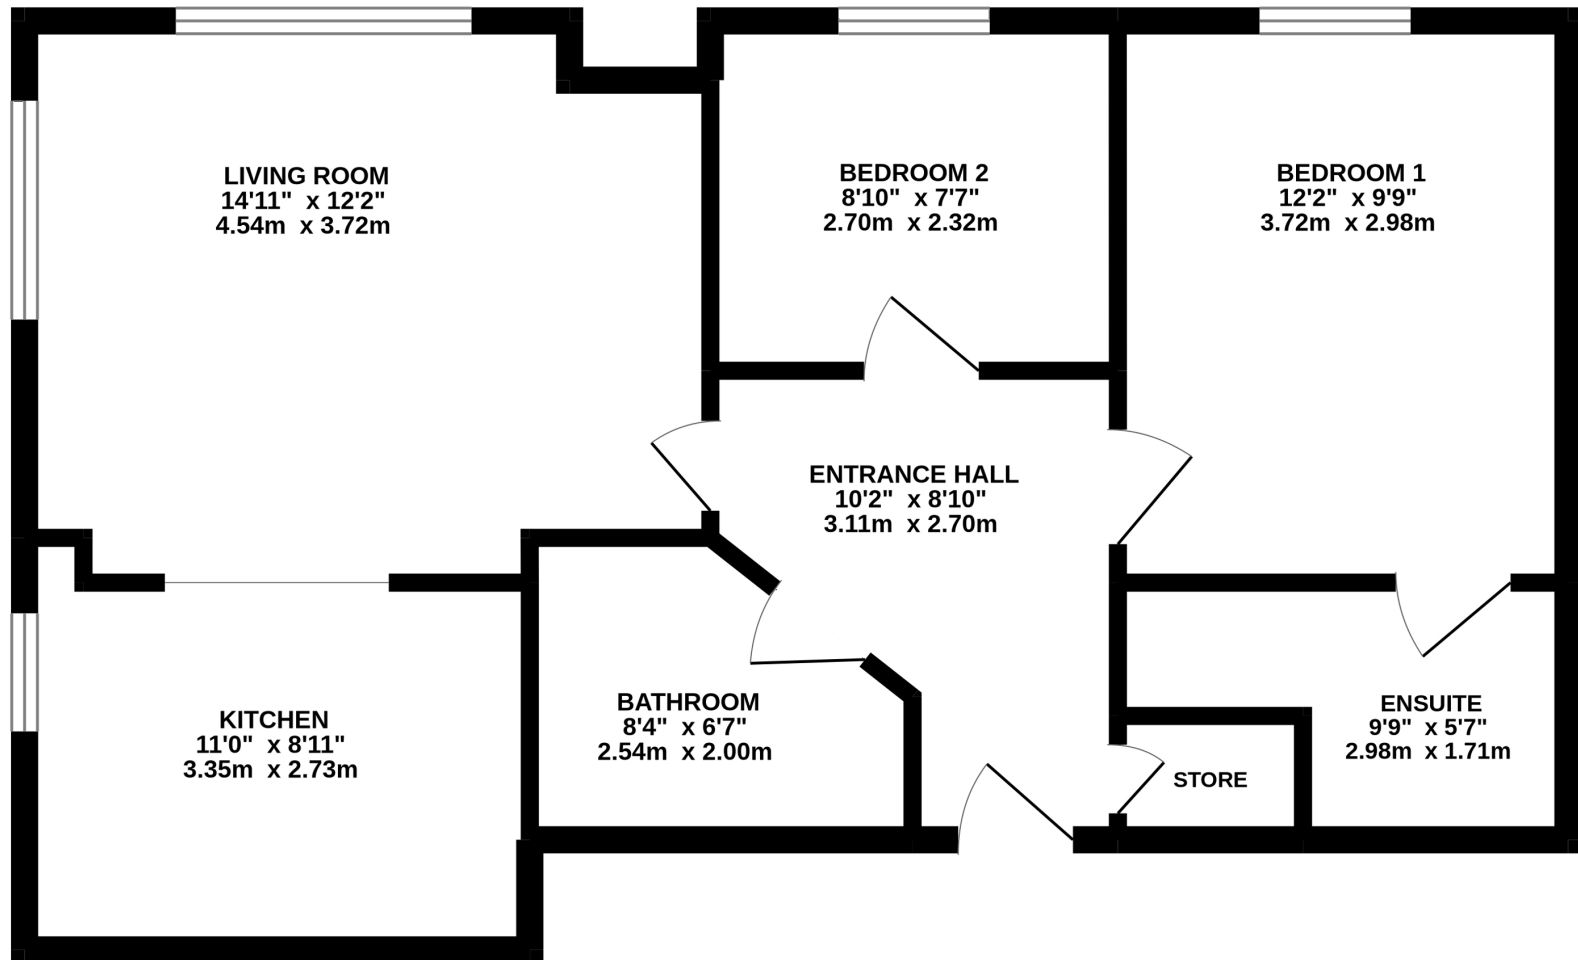

1 Milligan Drive, Craigmillar, Edinburgh, EH16 4WJ
Total Floor Area: 57.6 sq.m
Height: 2.26 m

TOTAL FLOOR AREA : 620 sq.ft. (57.6 sq.m.) approx.

Whilst every attempt has been made to ensure the accuracy of the floorplan contained here, measurements of doors, windows, rooms and any other items are approximate and no responsibility is taken for any error, omission or mis-statement. This plan is for illustrative purposes only and should be used as such by any prospective purchaser. The services, systems and appliances shown have not been tested and no guarantee as to their operability or efficiency can be given.

Made with Metropix ©2022