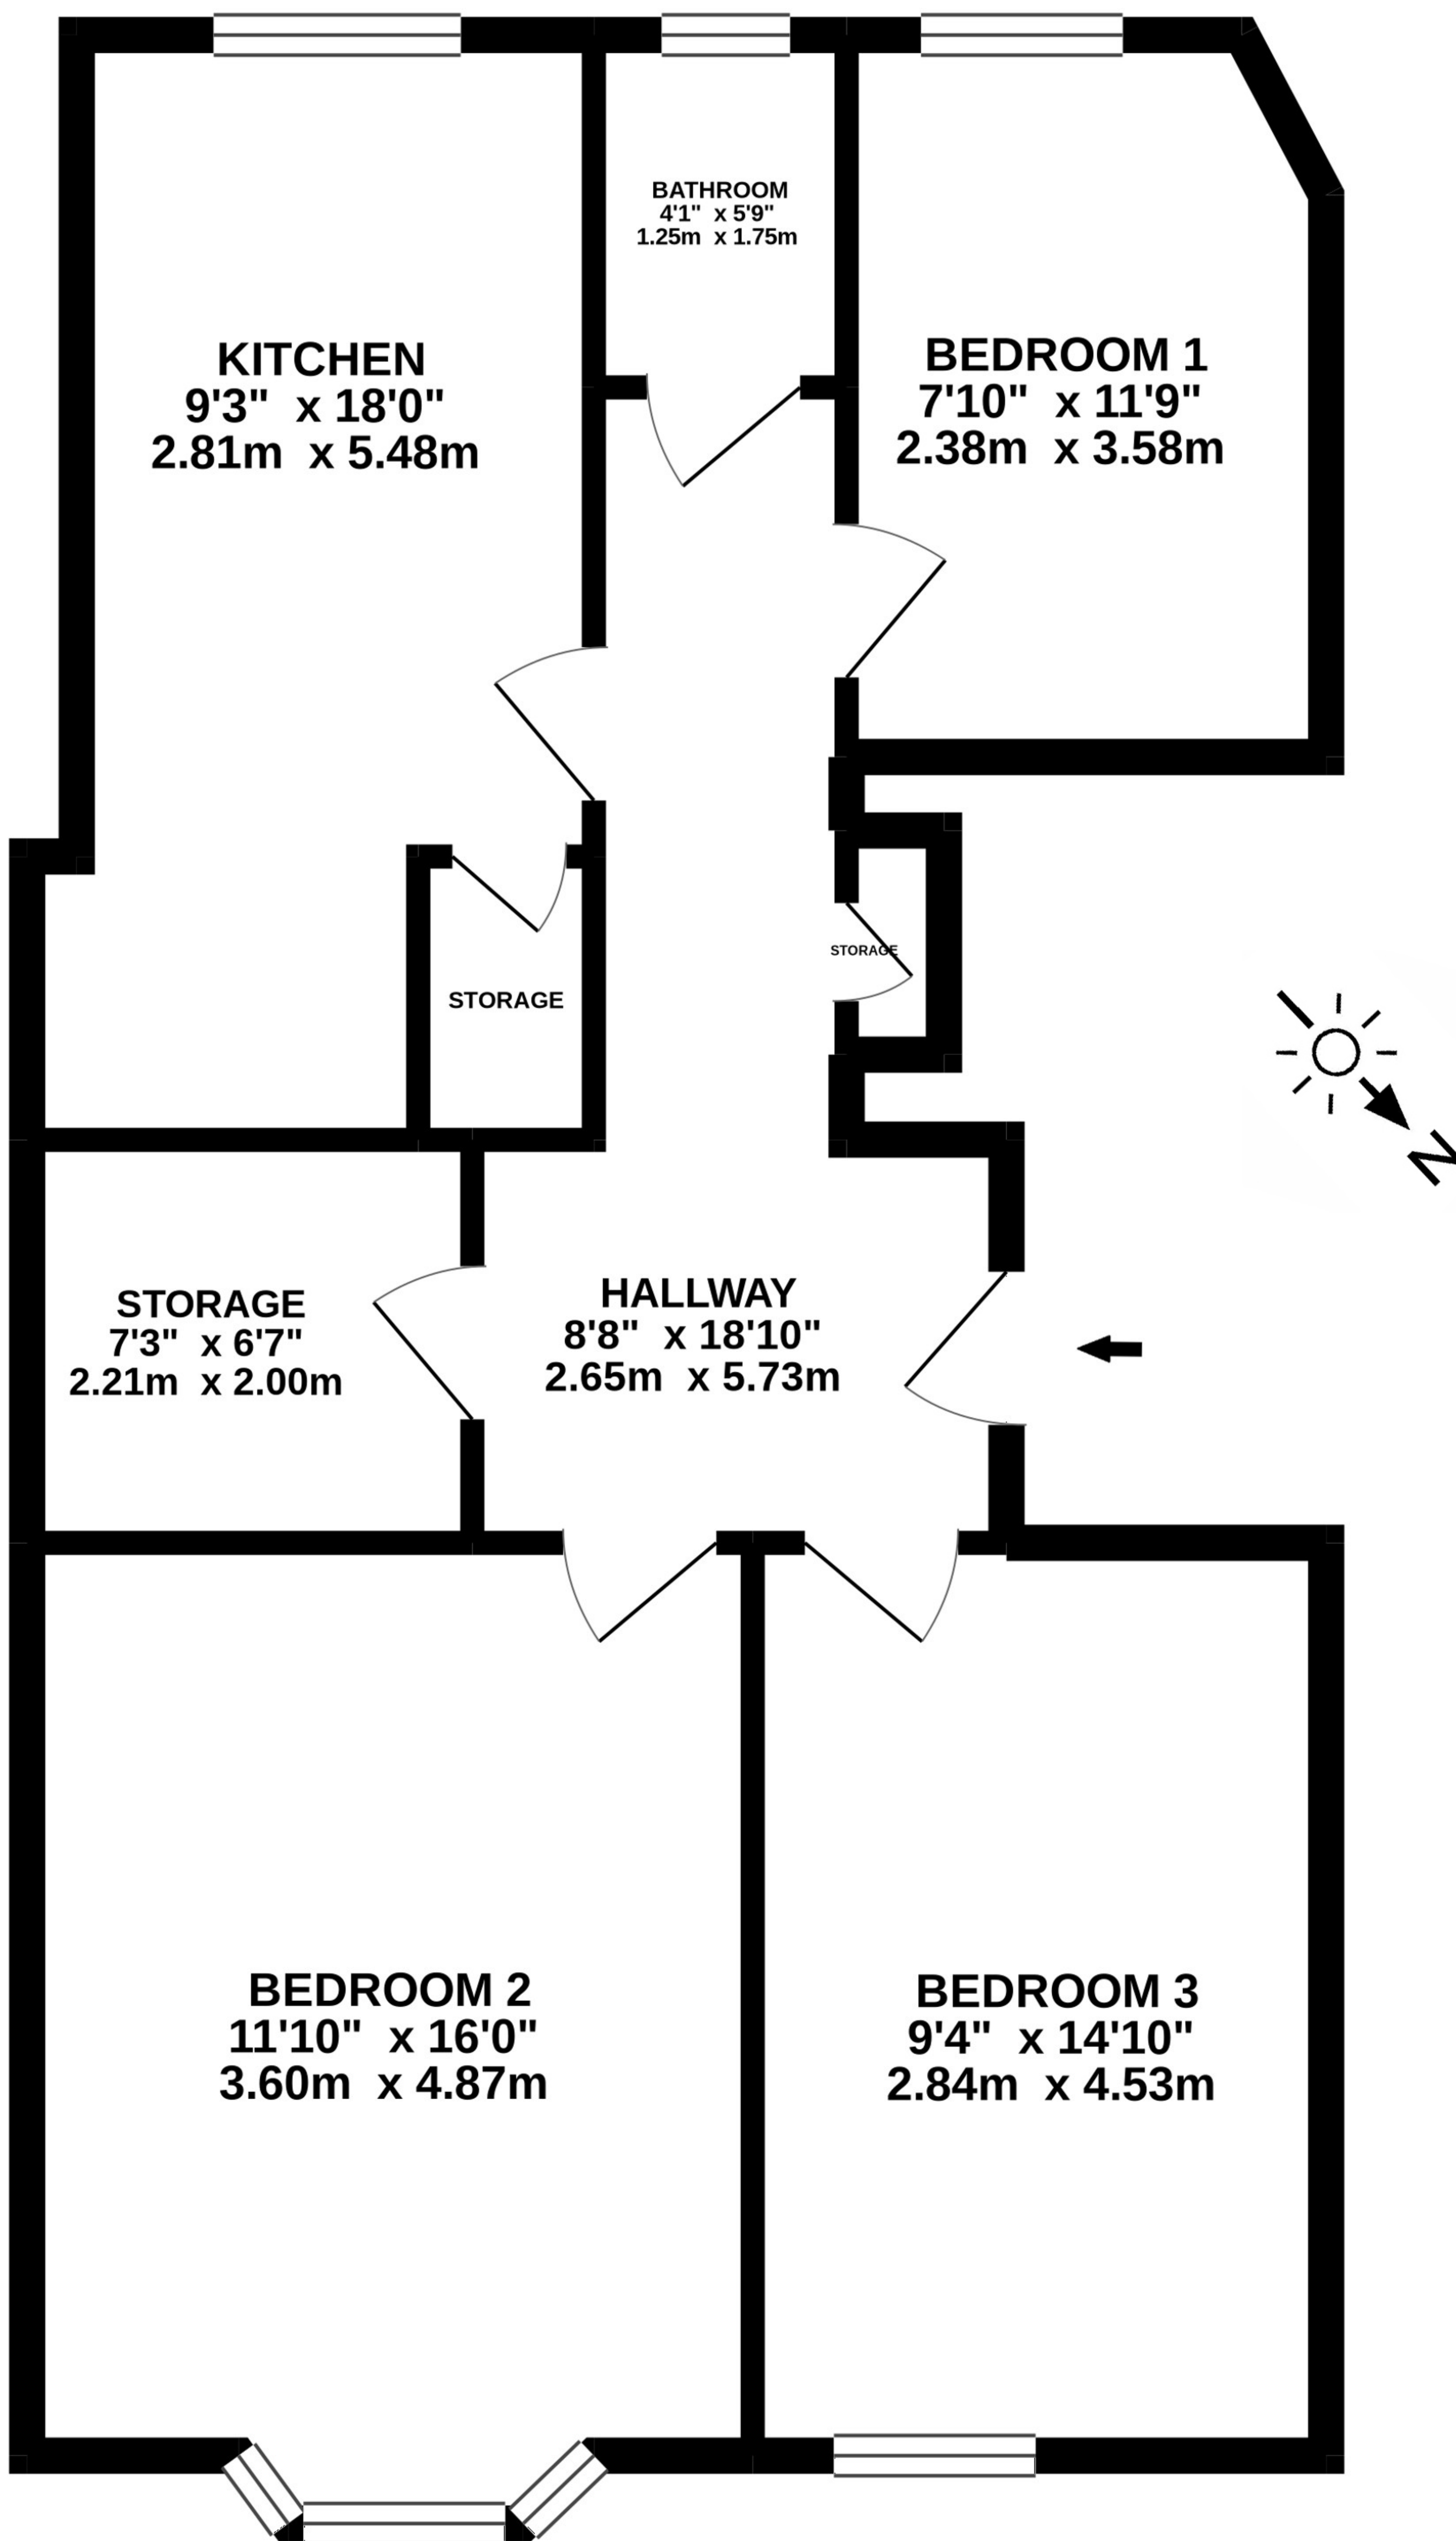

188 Dalkeith Road, Newington, Edinburgh, EH16 5DU

Total Floor Area: 69.6 sq.m

Height: 3.07m

TOTAL FLOOR AREA : 749 sq.ft. (69.6 sq.m.) approx.

Whilst every attempt has been made to ensure the accuracy of the floorplan contained here, measurements of doors, windows, rooms and any other items are approximate and no responsibility is taken for any error, omission or mis-statement. This plan is for illustrative purposes only and should be used as such by any prospective purchaser. The services, systems and appliances shown have not been tested and no guarantee as to their operability or efficiency can be given.

Made with Metropix ©2021