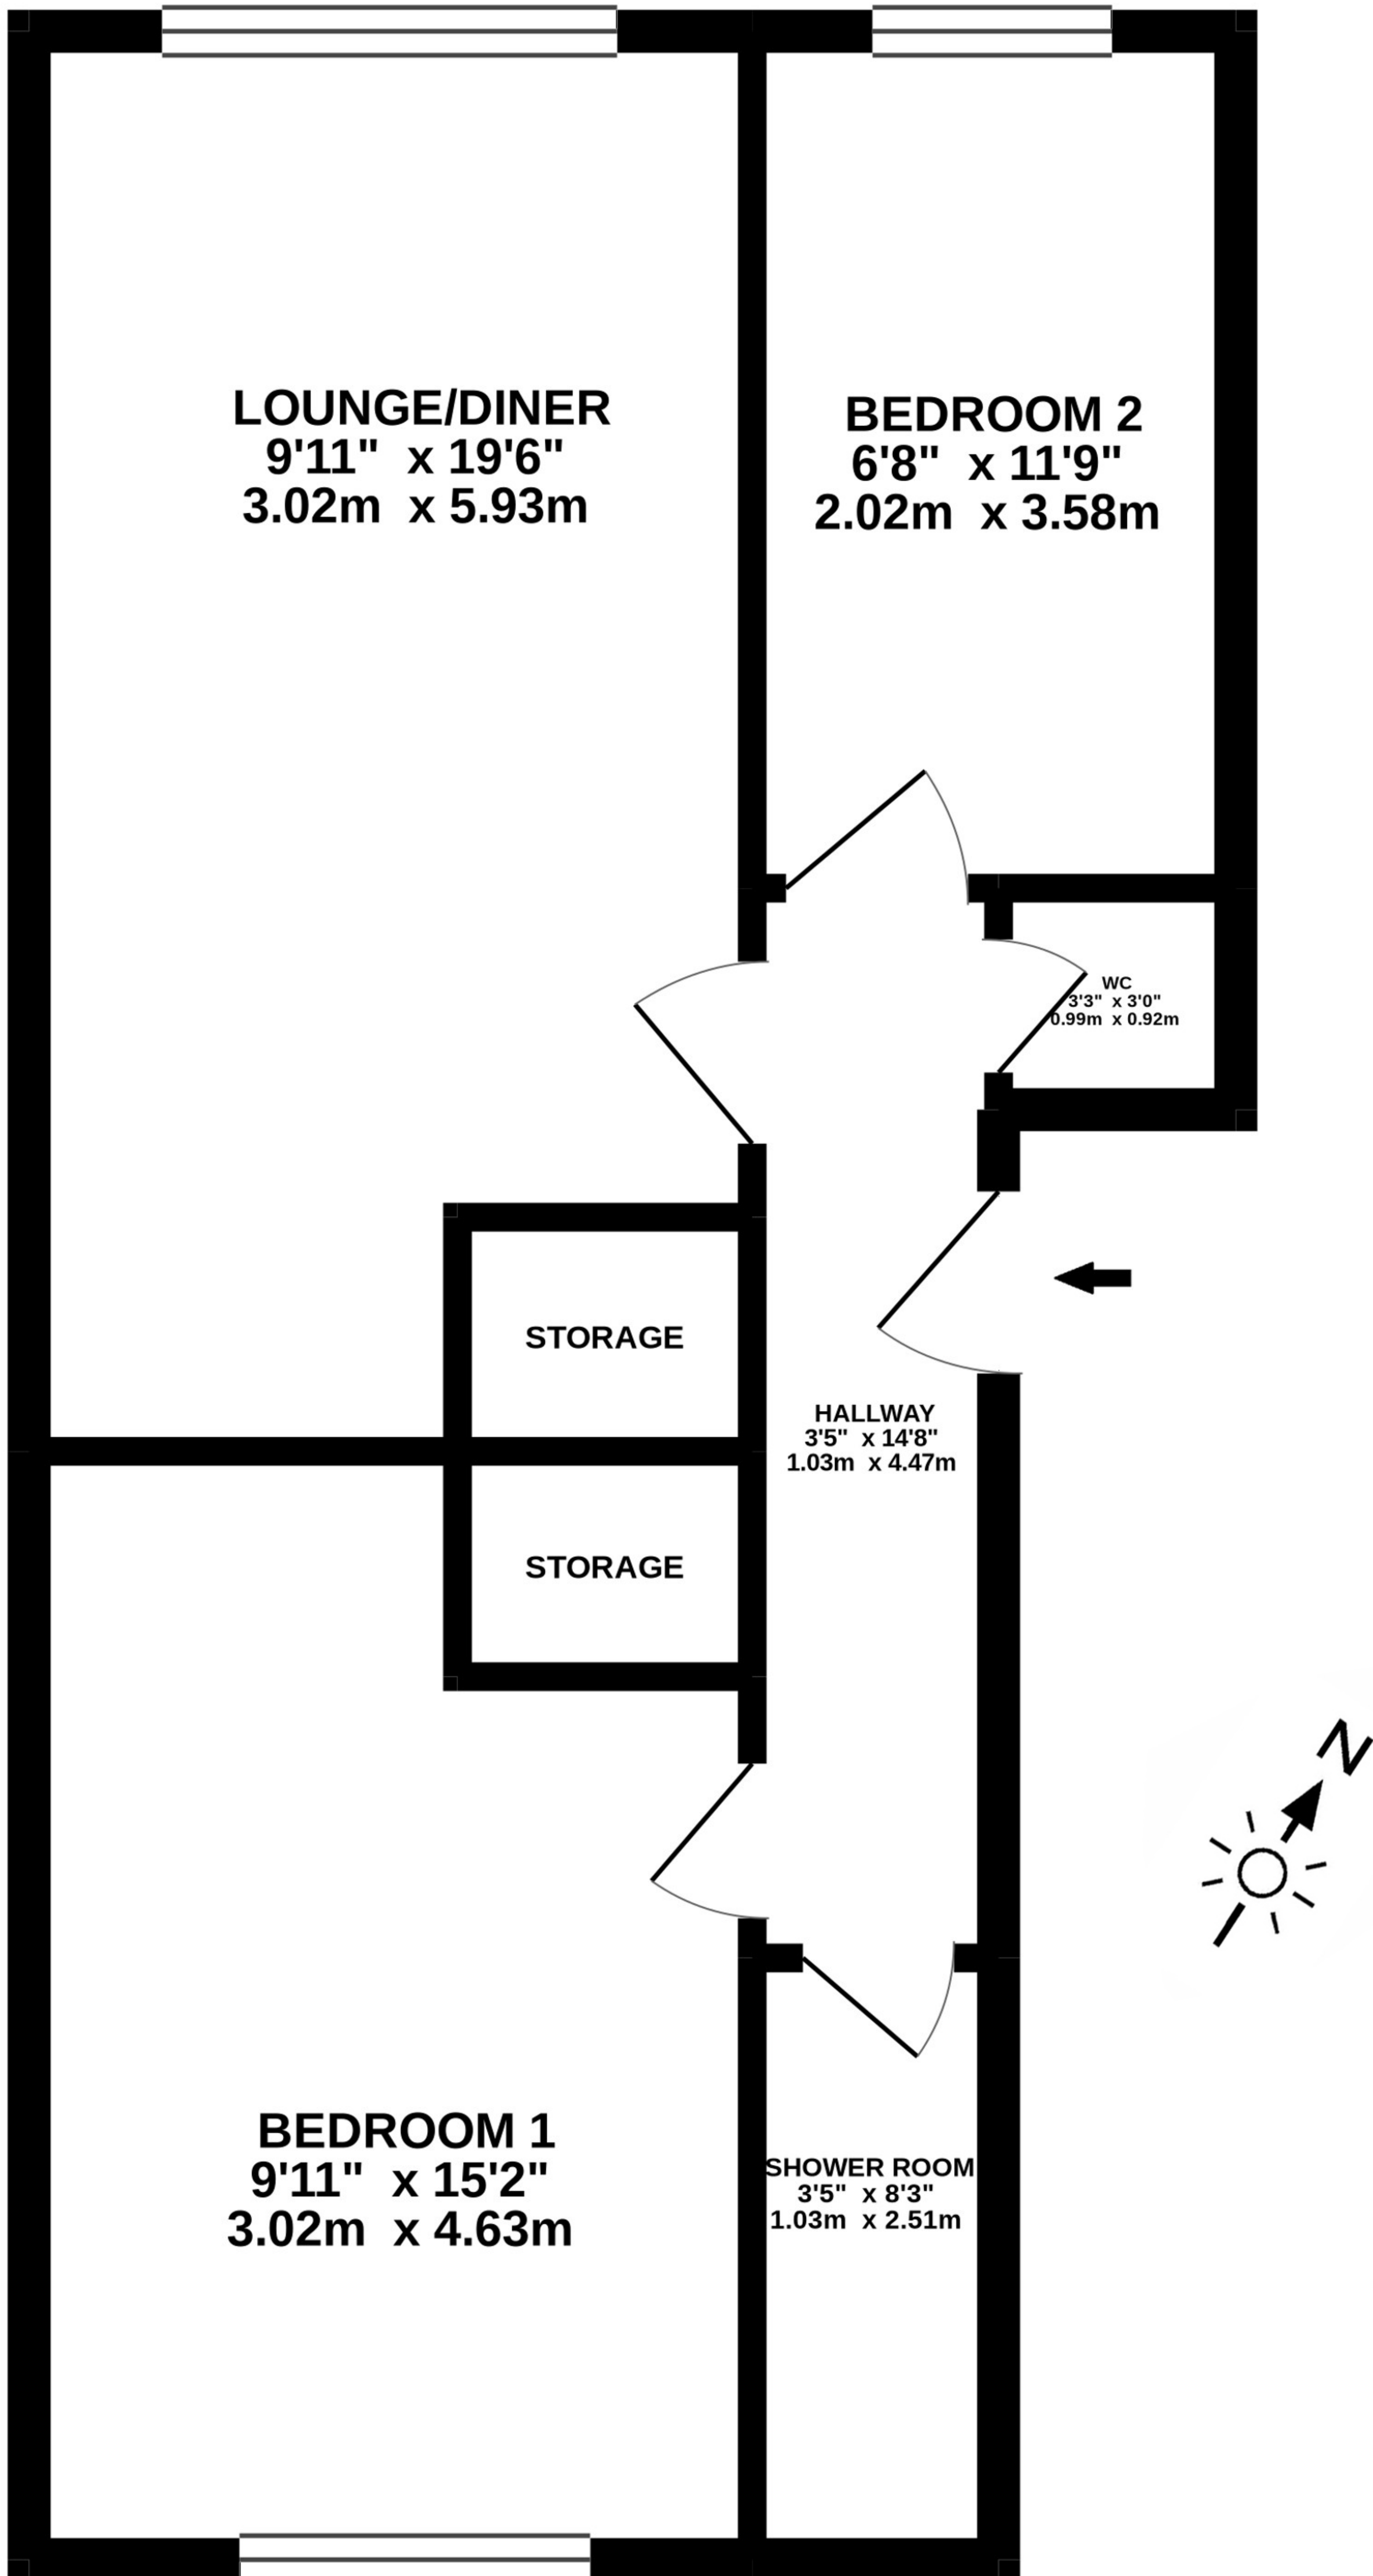

10/1 West Newington Place, Newington, Edinburgh, EH9 1QT

Total Floor Area: 47.2 sq.m

Height: 2.80m

TOTAL FLOOR AREA : 508 sq.ft. (47.2 sq.m.) approx.

Whilst every attempt has been made to ensure the accuracy of the floorplan contained here, measurements of doors, windows, rooms and any other items are approximate and no responsibility is taken for any error, omission or mis-statement. This plan is for illustrative purposes only and should be used as such by any prospective purchaser. The services, systems and appliances shown have not been tested and no guarantee as to their operability or efficiency can be given.