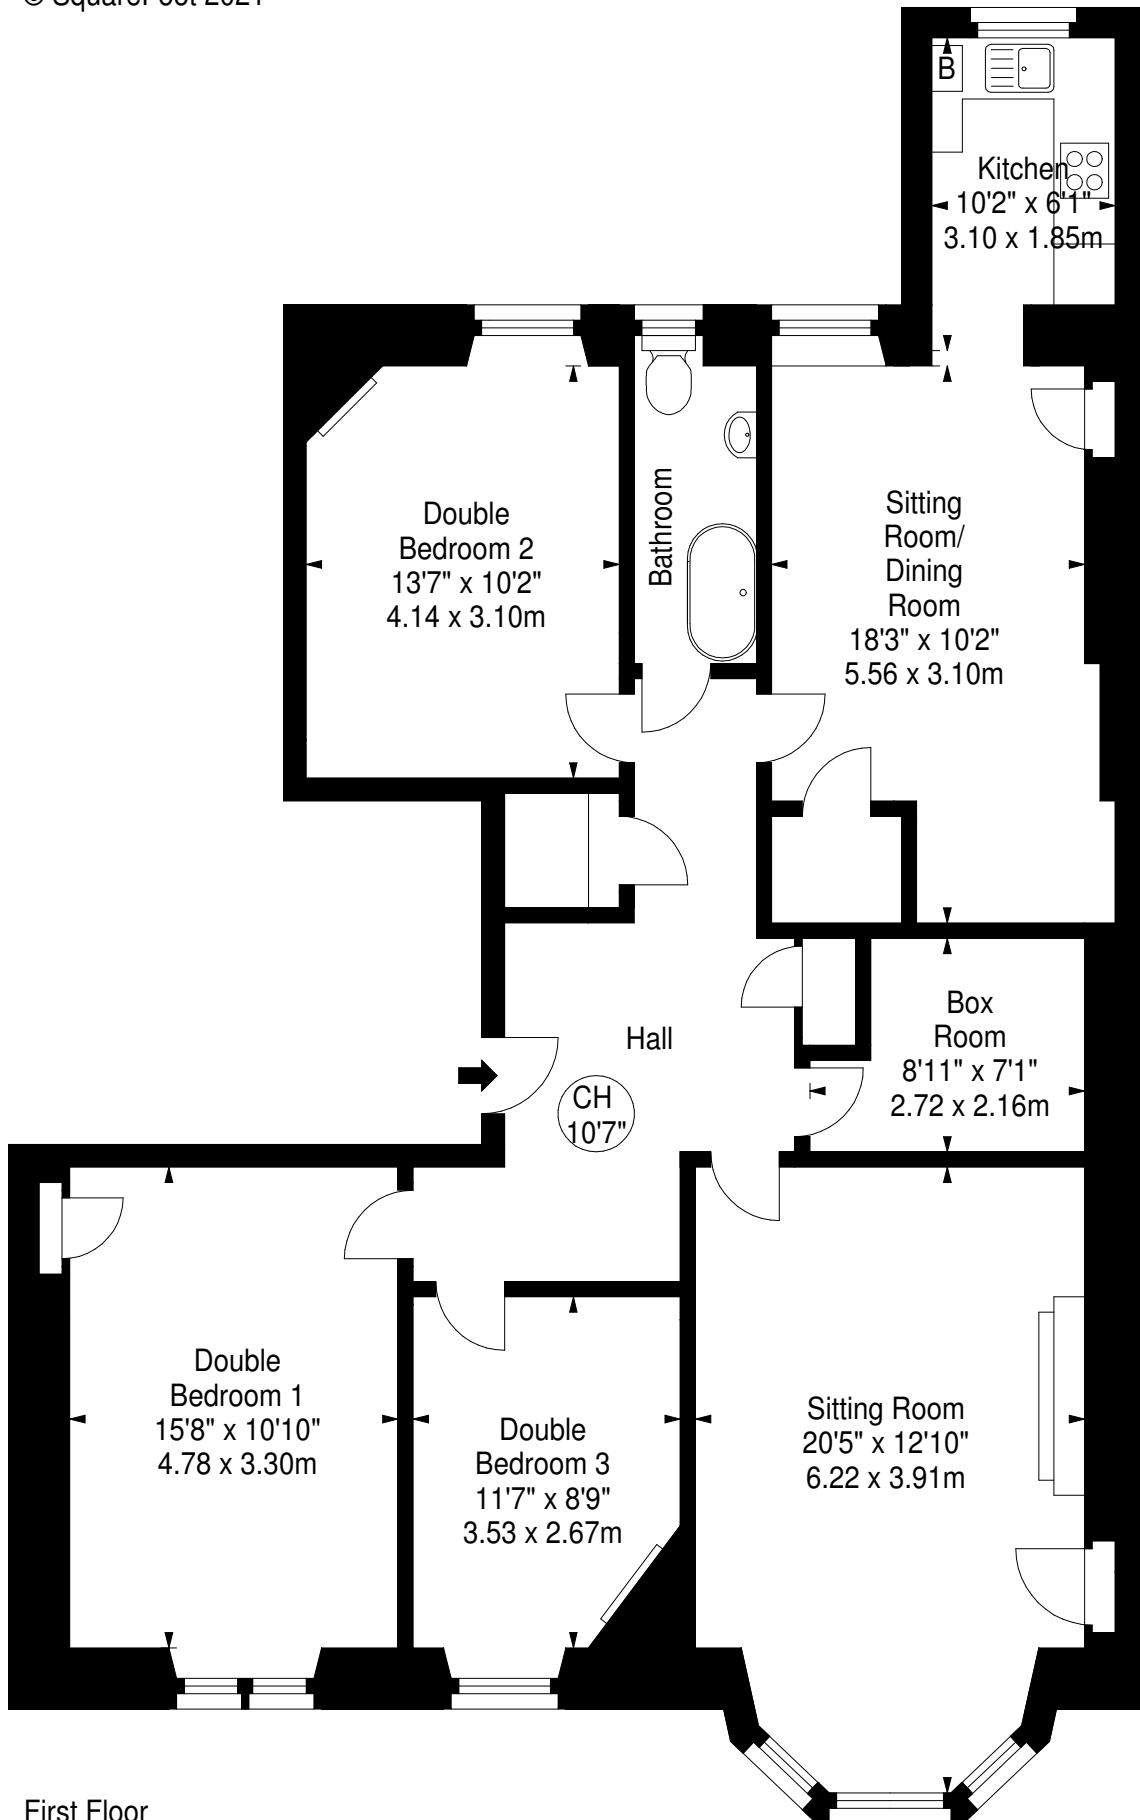

# Polwarth Gardens, EH11 1LL

Approx. Gross Internal Area  
1251 Sq Ft - 116.22 Sq M  
For identification only. Not to scale.  
© SquareFoot 2021

First Floor