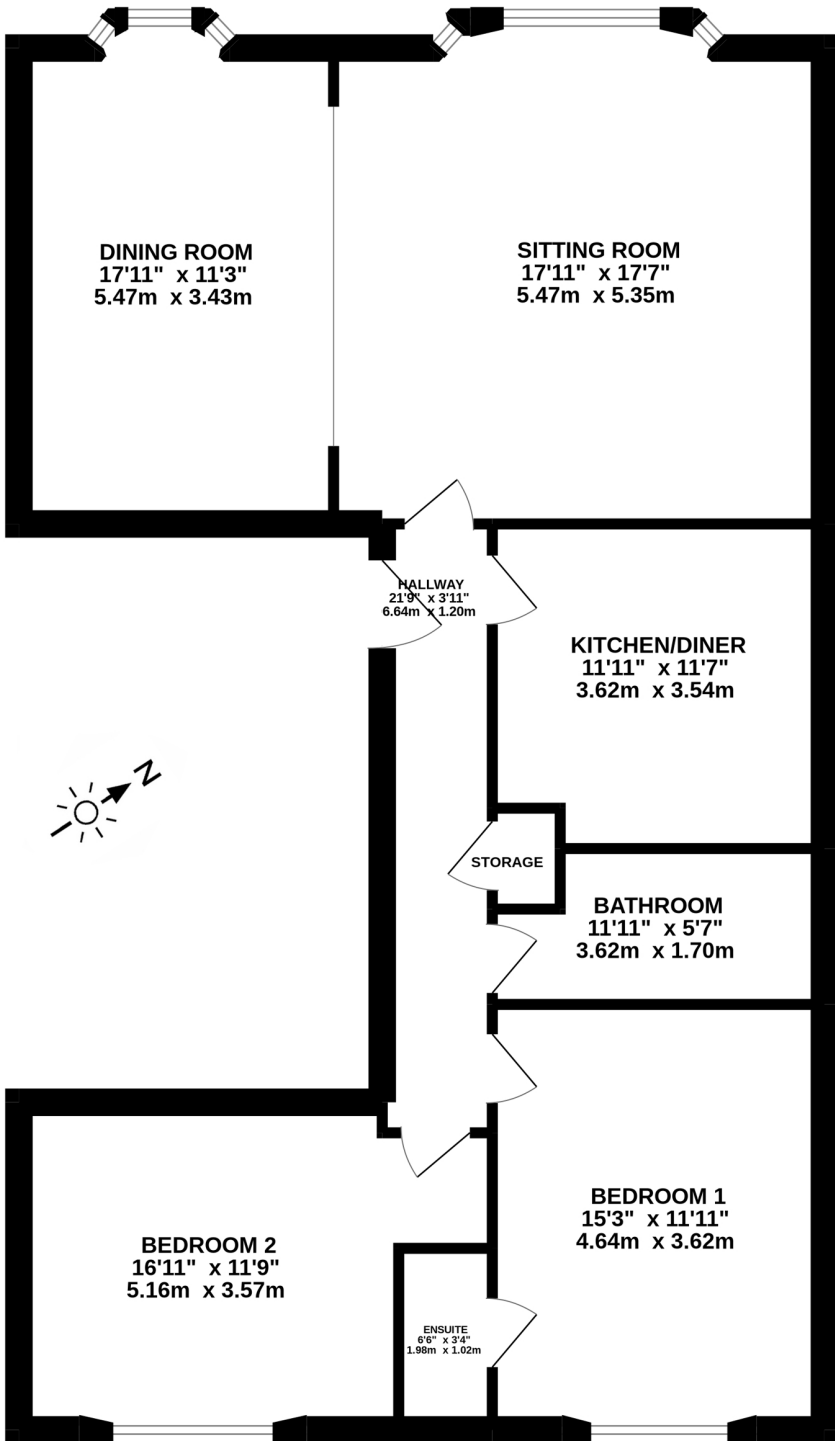

2 (f9) Drumsheugh Gardens, Edinburgh EH3 7RN
Total Floor Area: 108.5 sq m
Height: 3.53m

TOTAL FLOOR AREA : 1168 sq.ft. (108.5 sq.m.) approx.

Whilst every attempt has been made to ensure the accuracy of the floorplan contained here, measurements of doors, windows, rooms and any other items are approximate and no responsibility is taken for any error, omission or mis-statement. This plan is for illustrative purposes only and should be used as such by any prospective purchaser. The services, systems and appliances shown have not been tested and no guarantee as to their operability or efficiency can be given.

Made with Metropix ©2022