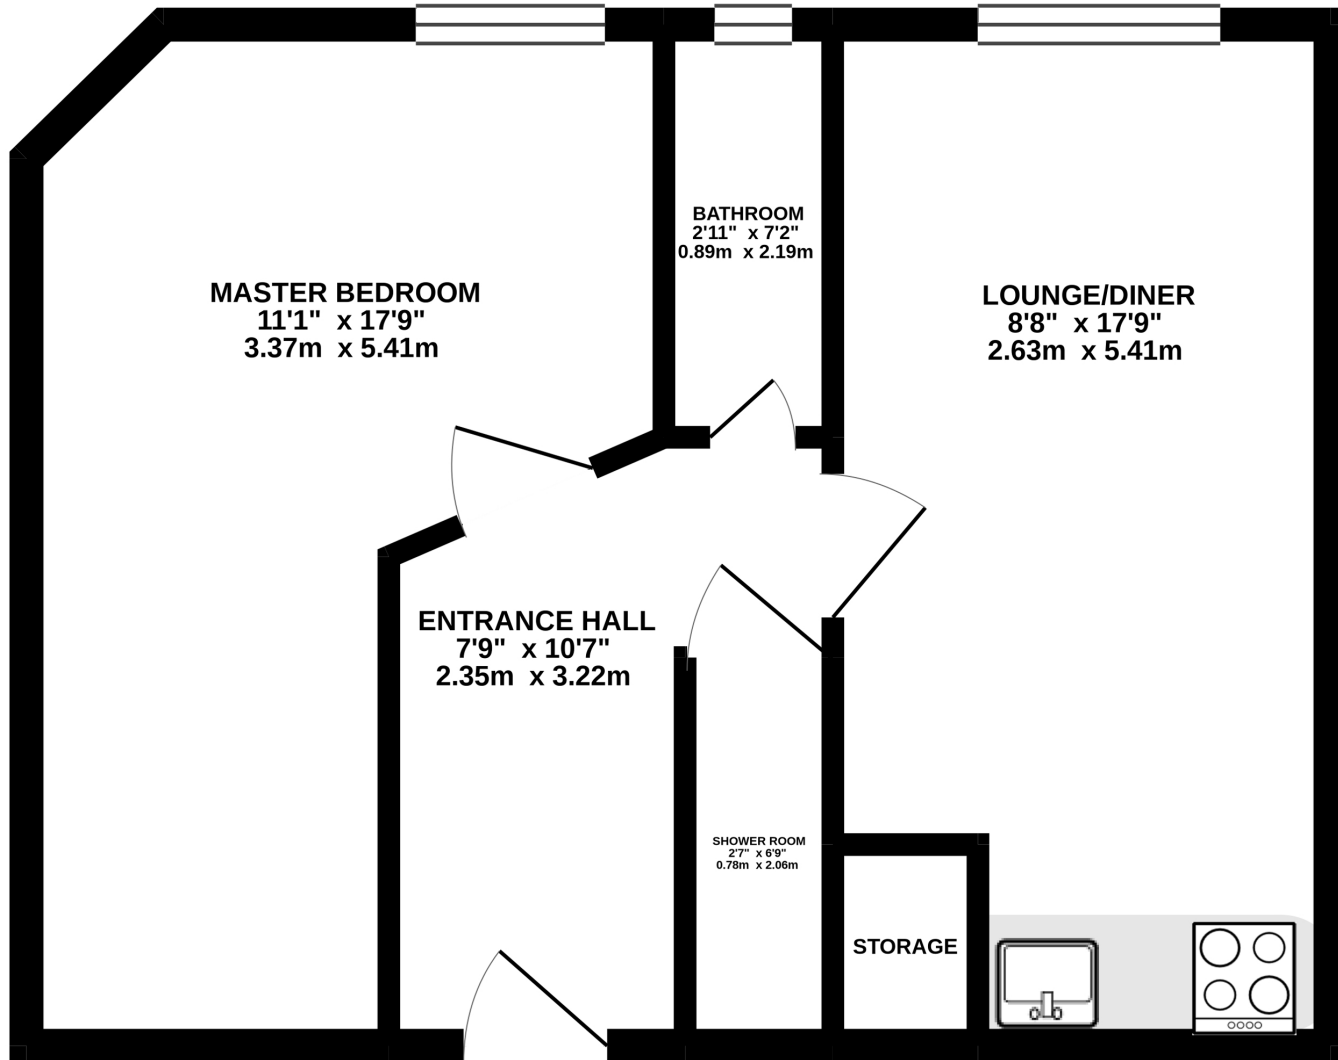

Flat 6, 27 Waverley Park, Abbeyhill, Edinburgh, EH8 8ES
Total Floor Area - 37.1 sq m
Height - 3.04m

TOTAL FLOOR AREA : 399 sq.ft. (37.1 sq.m.) approx.