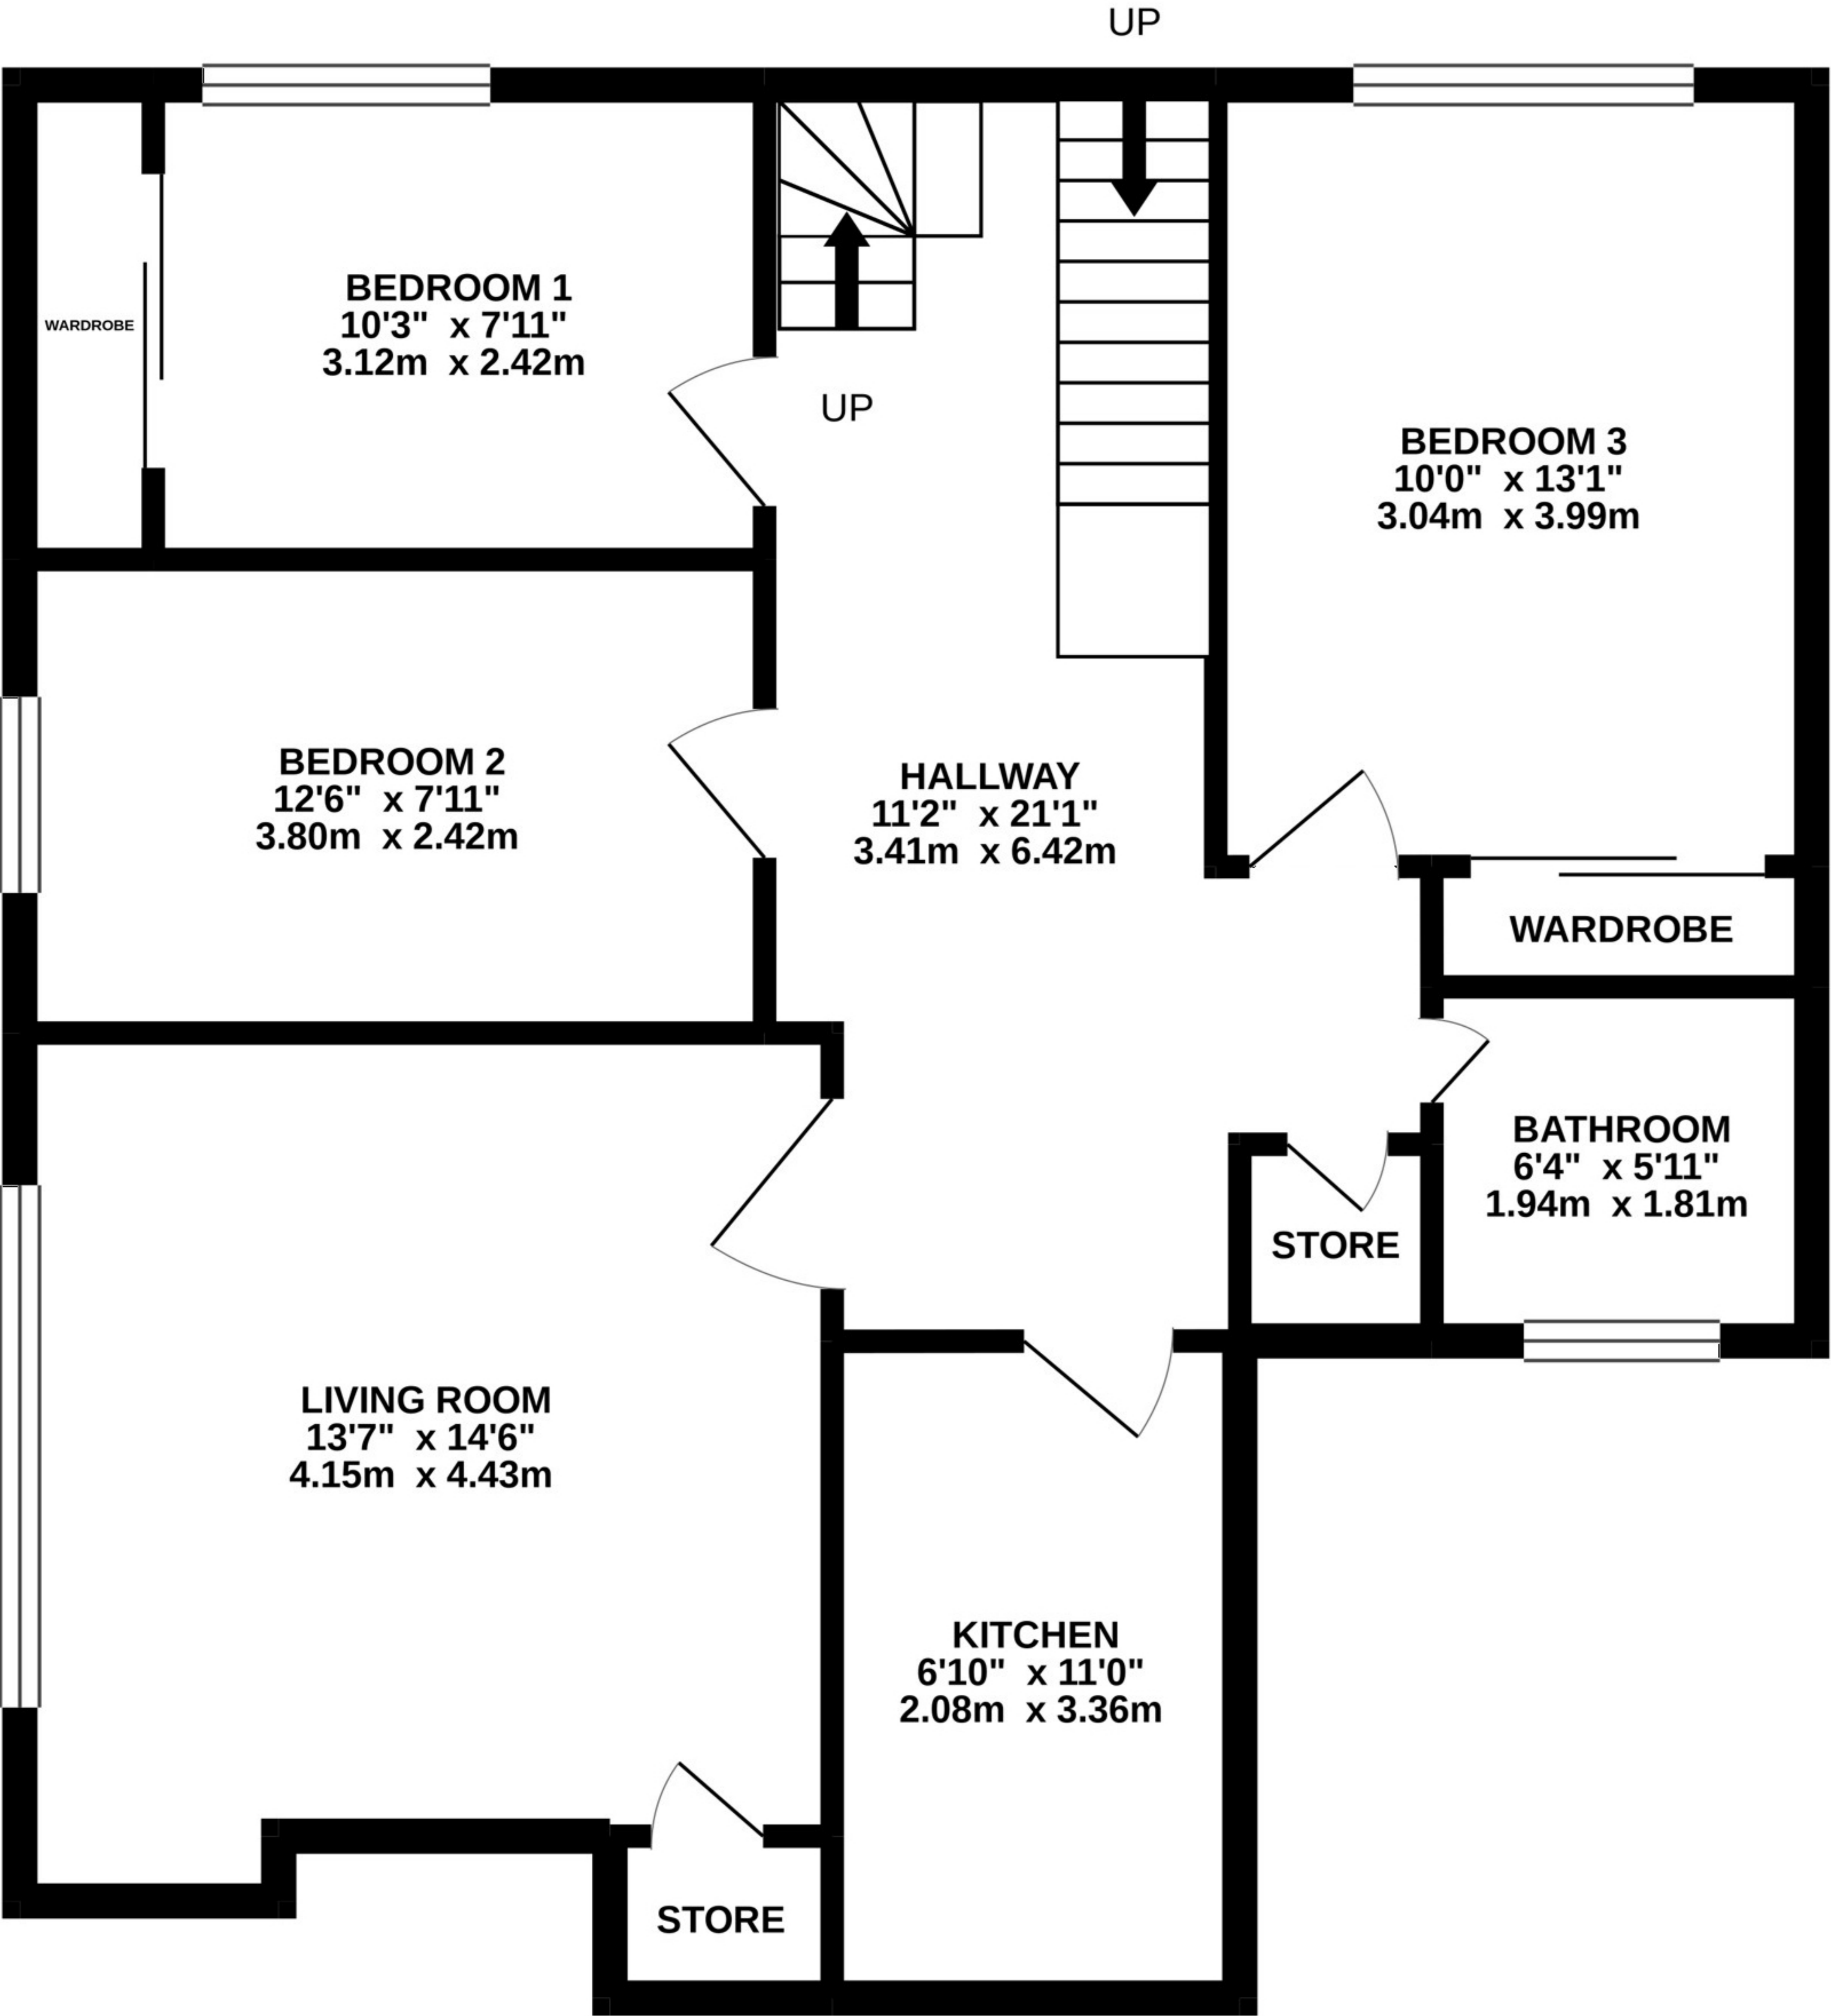

63 Inglis Green Road, Longstone, Edinburgh, EH14 2EY
 Total Floor Area: 118.sq m
 Height:2.49m

TOTAL FLOOR AREA : 1277 sq.ft. (118.6 sq.m.) approx.

Whilst every attempt has been made to ensure the accuracy of the floorplan contained here, measurements of doors, windows, rooms and any other items are approximate and no responsibility is taken for any error, omission or mis-statement. This plan is for illustrative purposes only and should be used as such by any prospective purchaser. The services, systems and appliances shown have not been tested and no guarantee as to their operability or efficiency can be given.