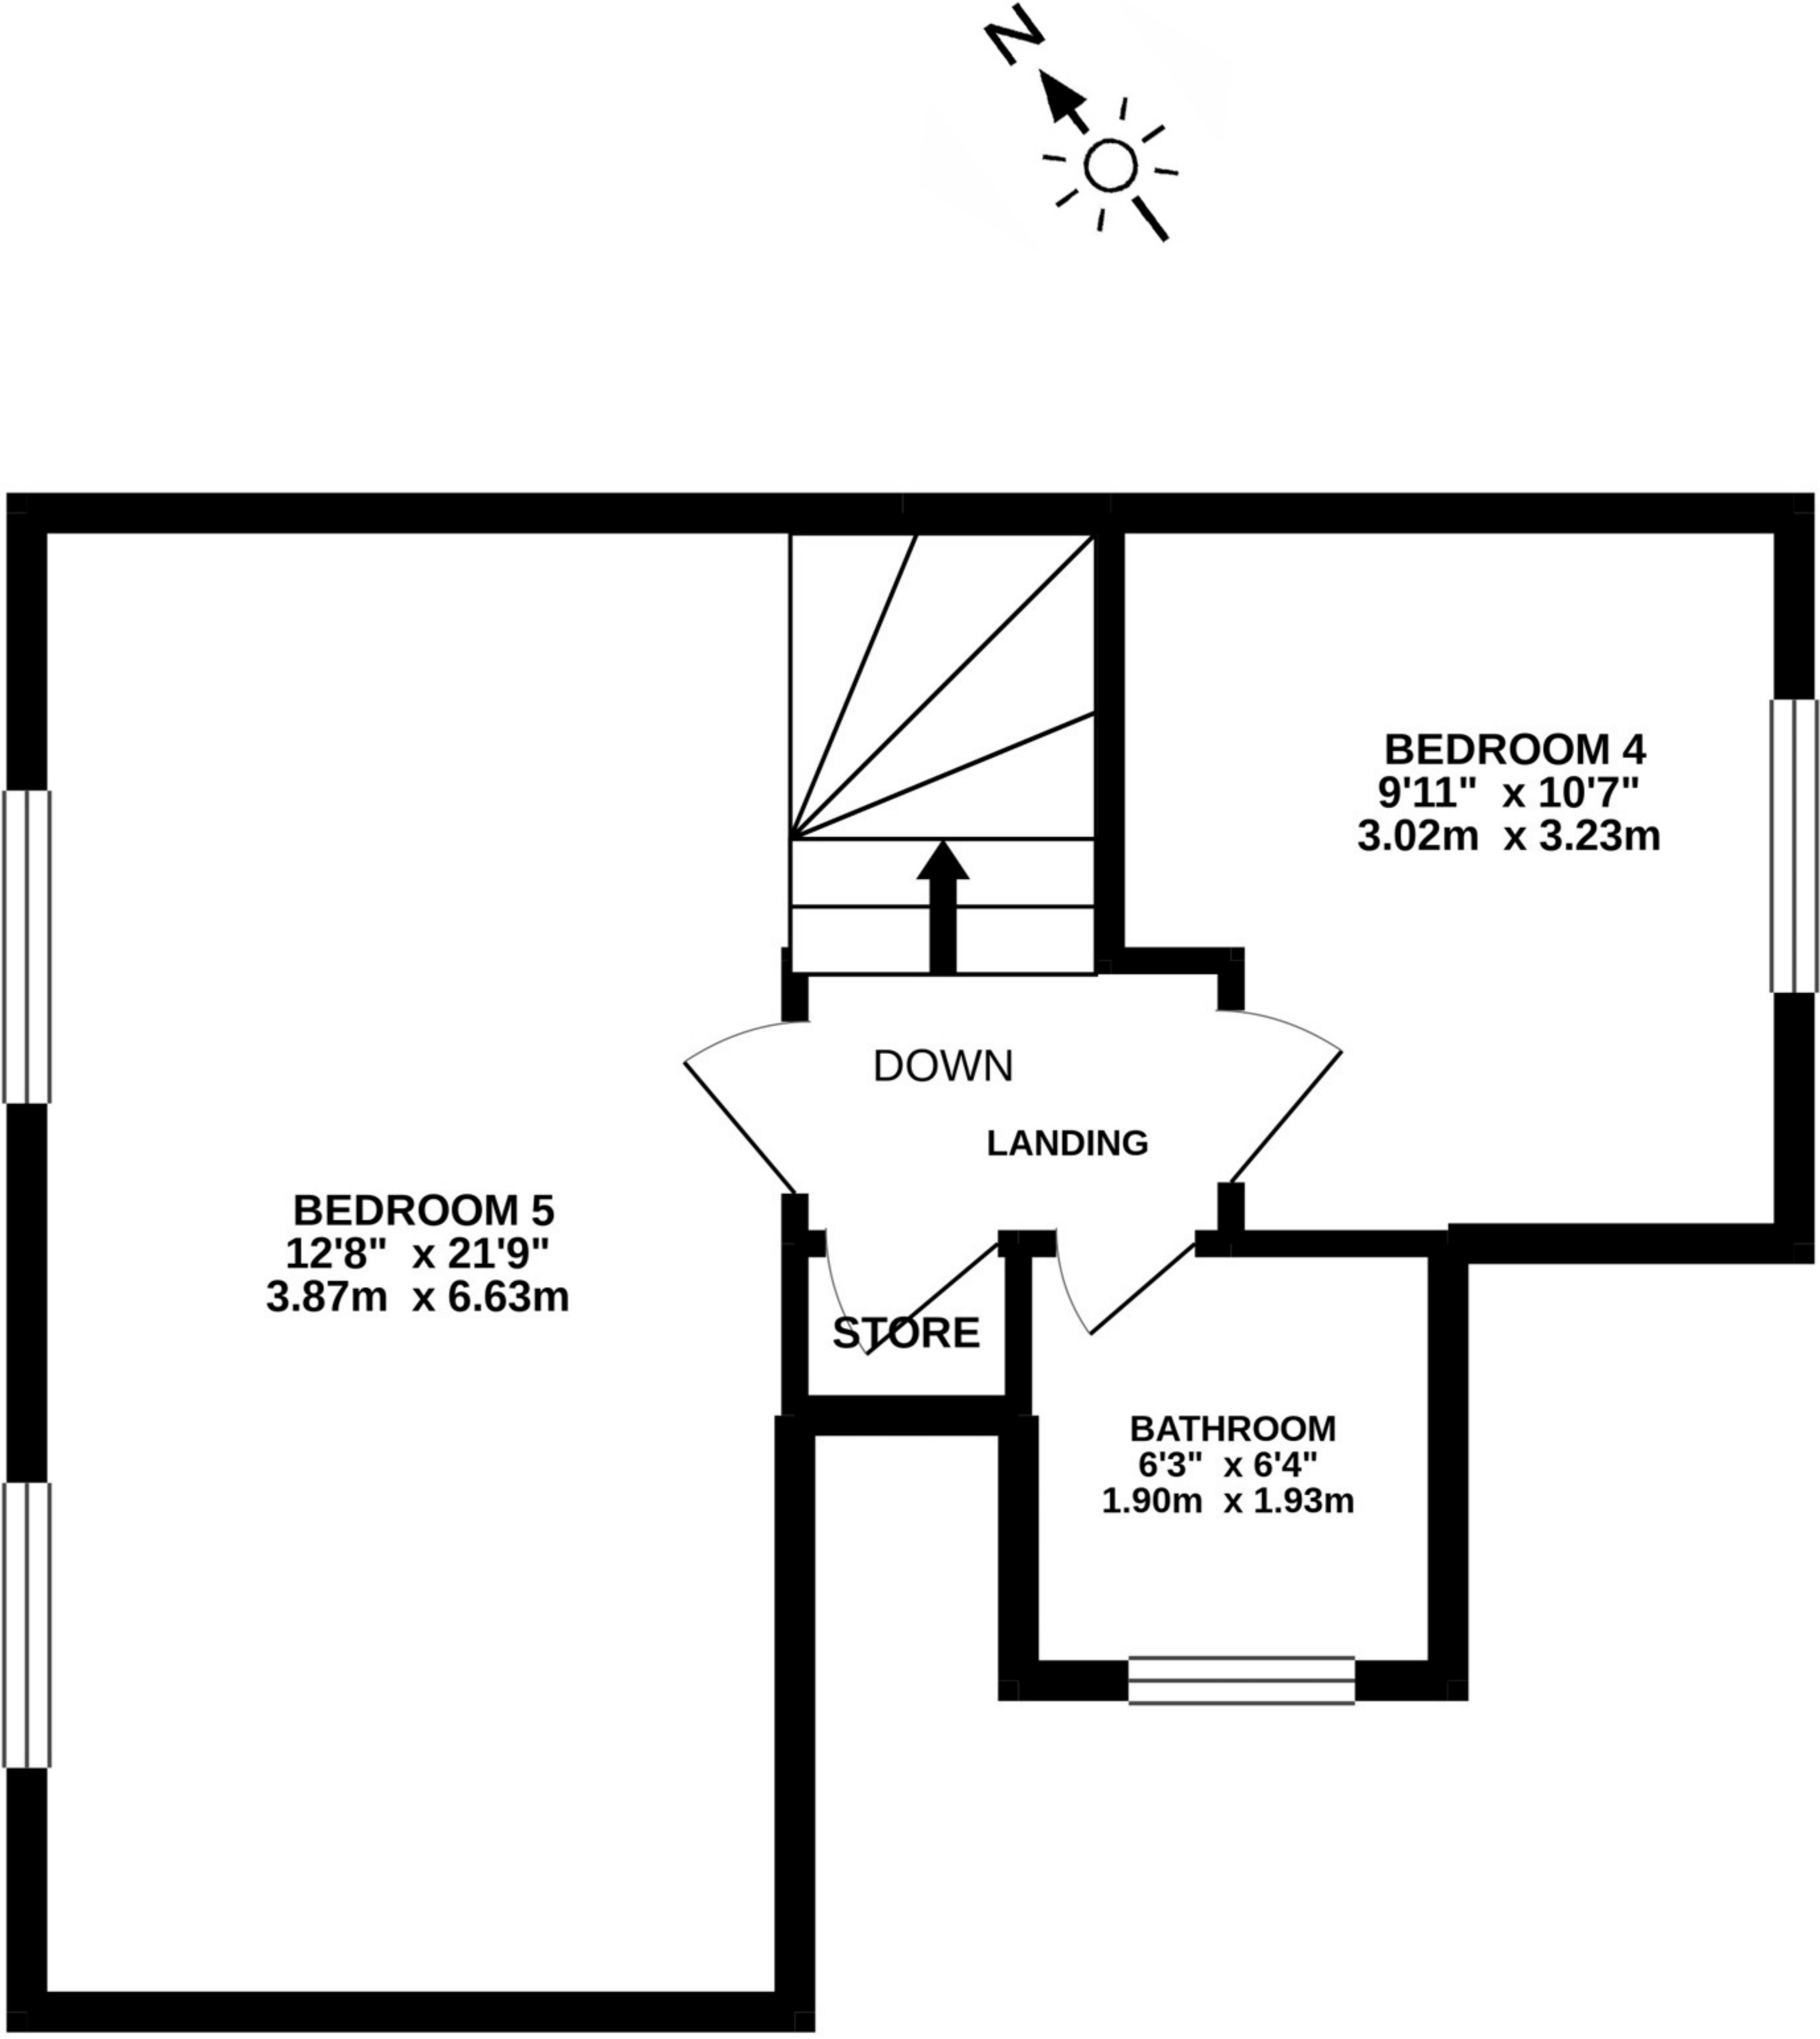

63 Inglis Green Road, Longstone, Edinburgh, EH14 2EY
 Total Floor Area: 118.sq m
 Height:2.49m

TOTAL FLOOR AREA : 1277 sq.ft. (118.6 sq.m.) approx.

Whilst every attempt has been made to ensure the accuracy of the floorplan contained here, measurements of doors, windows, rooms and any other items are approximate and no responsibility is taken for any error, omission or mis-statement. This plan is for illustrative purposes only and should be used as such by any prospective purchaser. The services, systems and appliances shown have not been tested and no guarantee as to their operability or efficiency can be given.