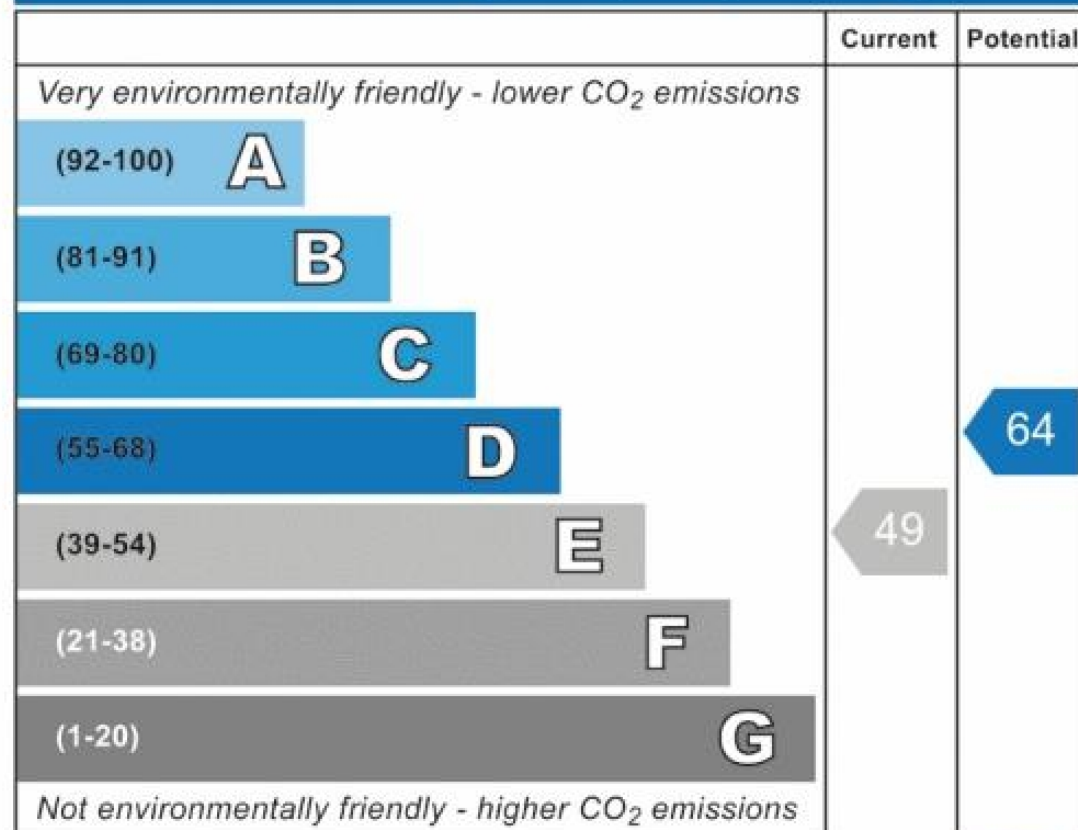

Energy Efficiency Rating

England, Scotland & Wales EU Directive 2002/91/EC 

Environmental Impact (CO₂) Rating

England, Scotland & Wales EU Directive 2002/91/EC 