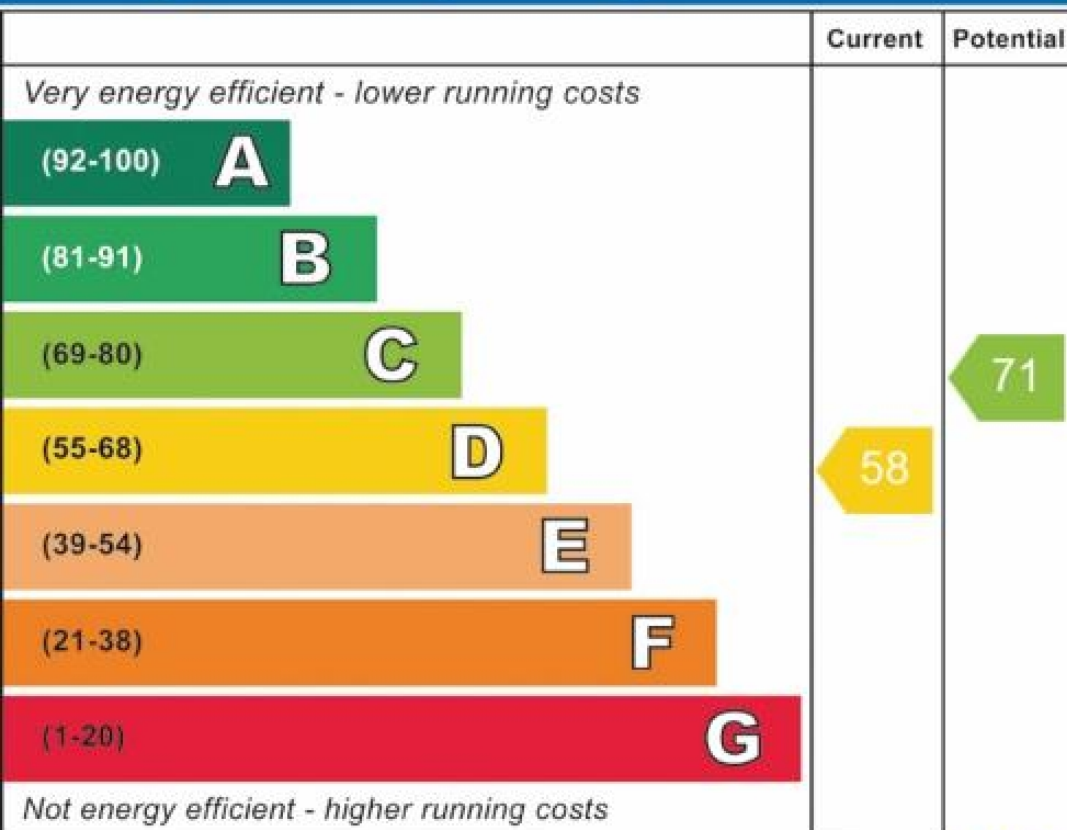

Energy Efficiency Rating

England, Scotland & Wales EU Directive 2002/91/EC 

Environmental Impact (CO₂) Rating

England, Scotland & Wales EU Directive 2002/91/EC 