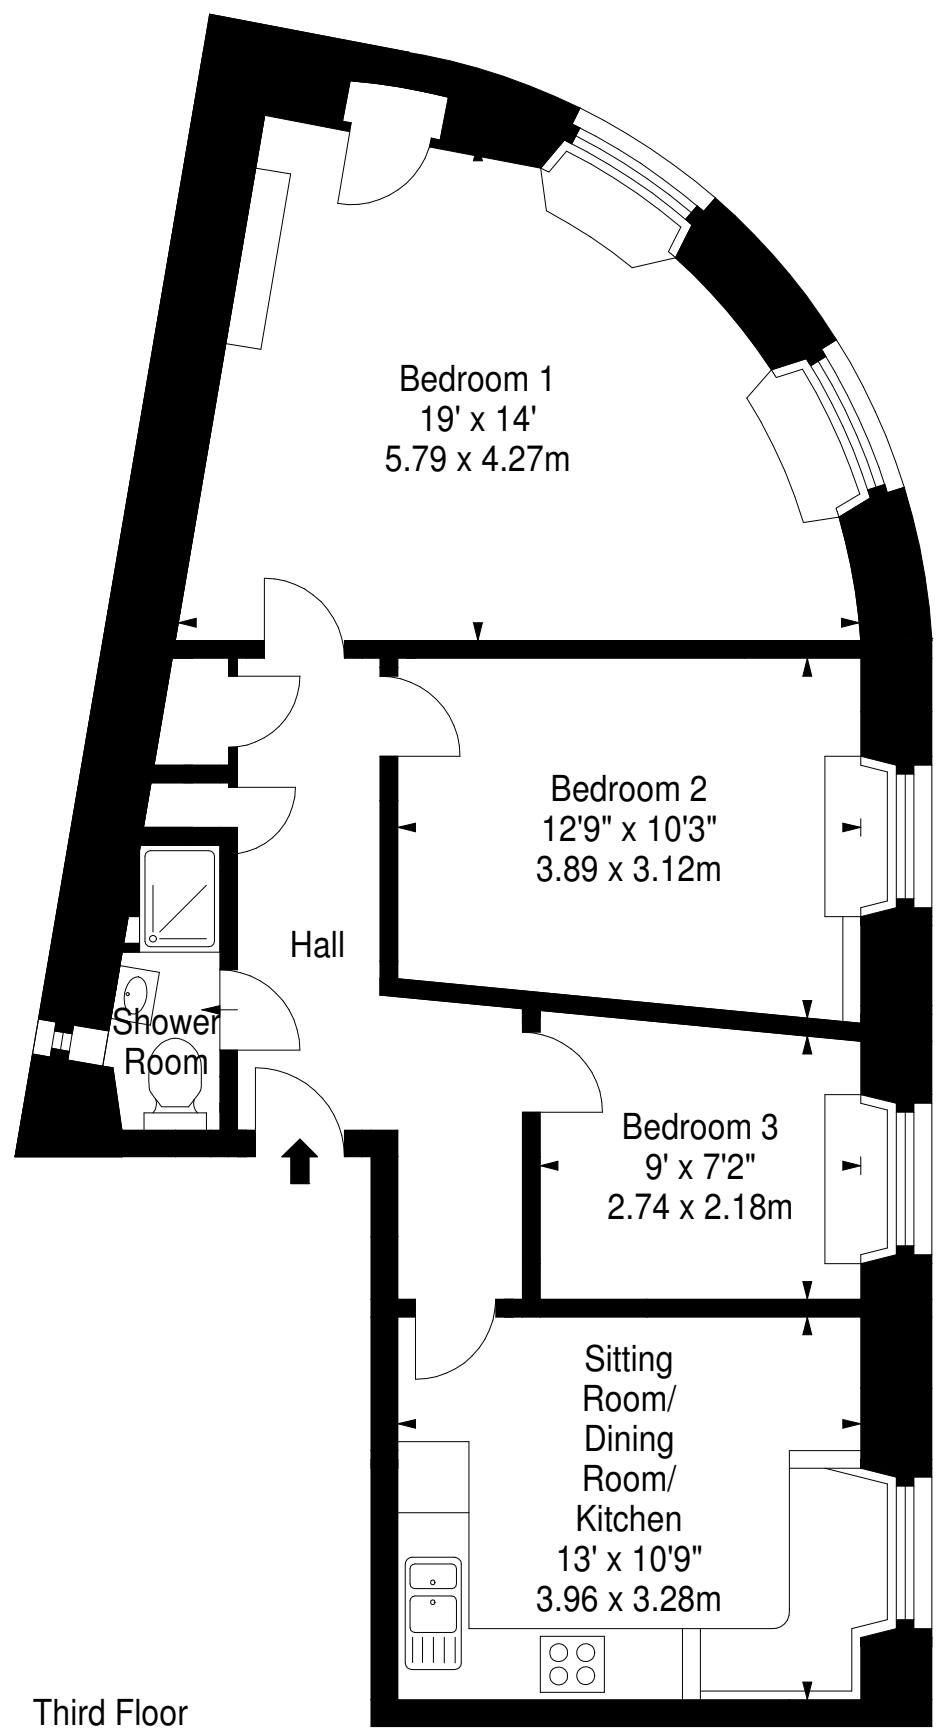

**West Bow,
Edinburgh,
Midlothian, EH1 2HH**

Approx. Gross Internal Area
727 Sq Ft - 67.54 Sq M
For identification only. Not to scale.
© SquareFoot 2018

Third Floor