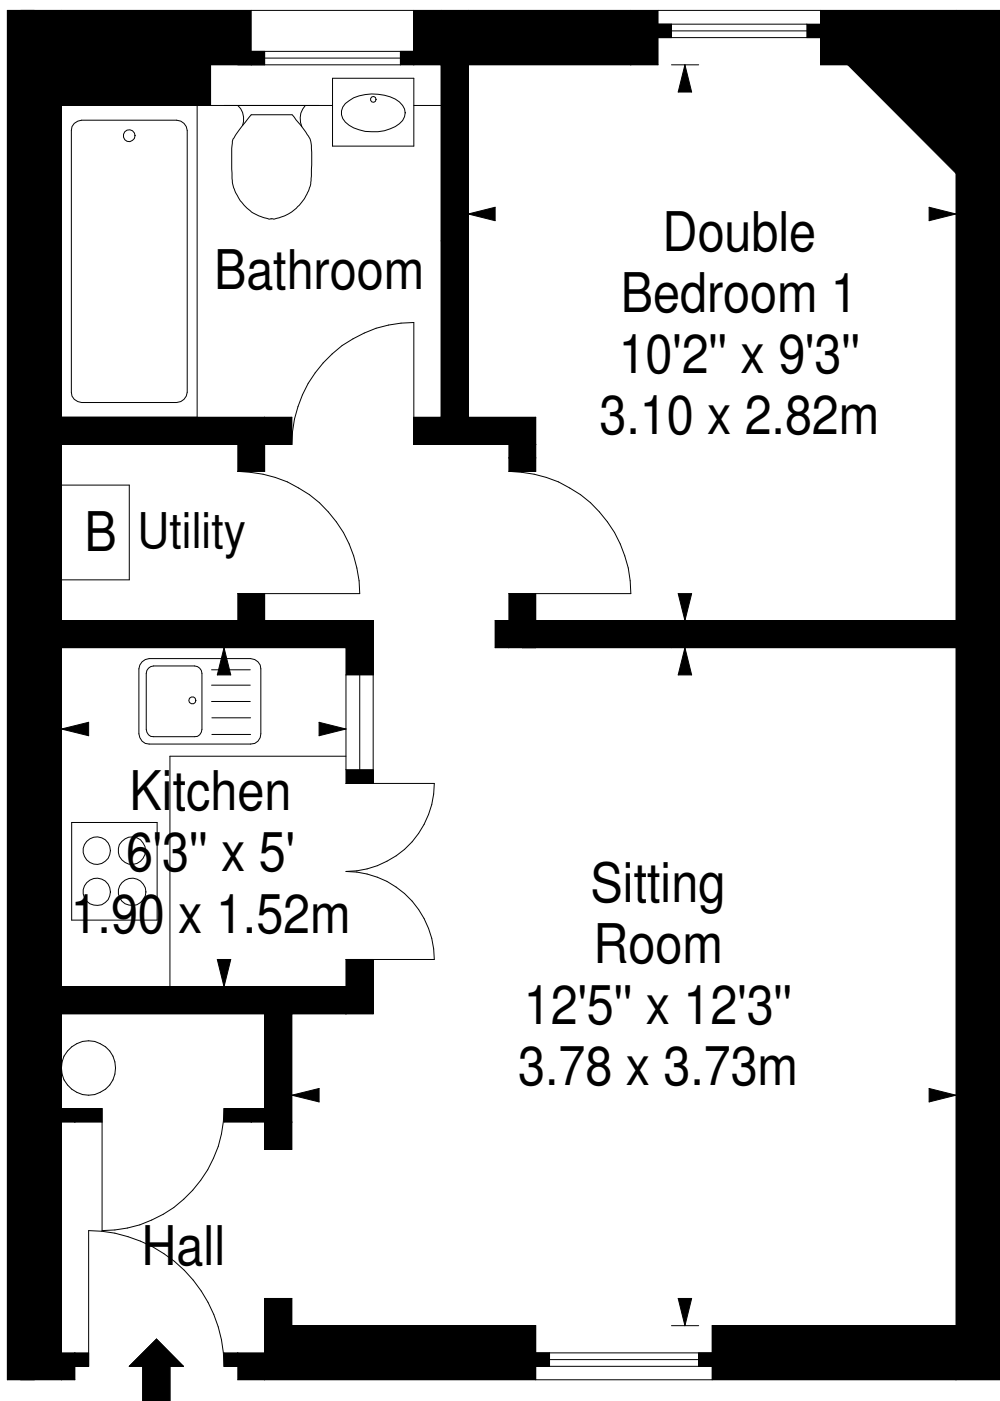

Patriothall, Edinburgh, EH3 5AY

SquareFoot

Approx. Gross Internal Area

389 Sq Ft - 36.14 Sq M

For identification only. Not to scale.

© SquareFoot 2020

First Floor