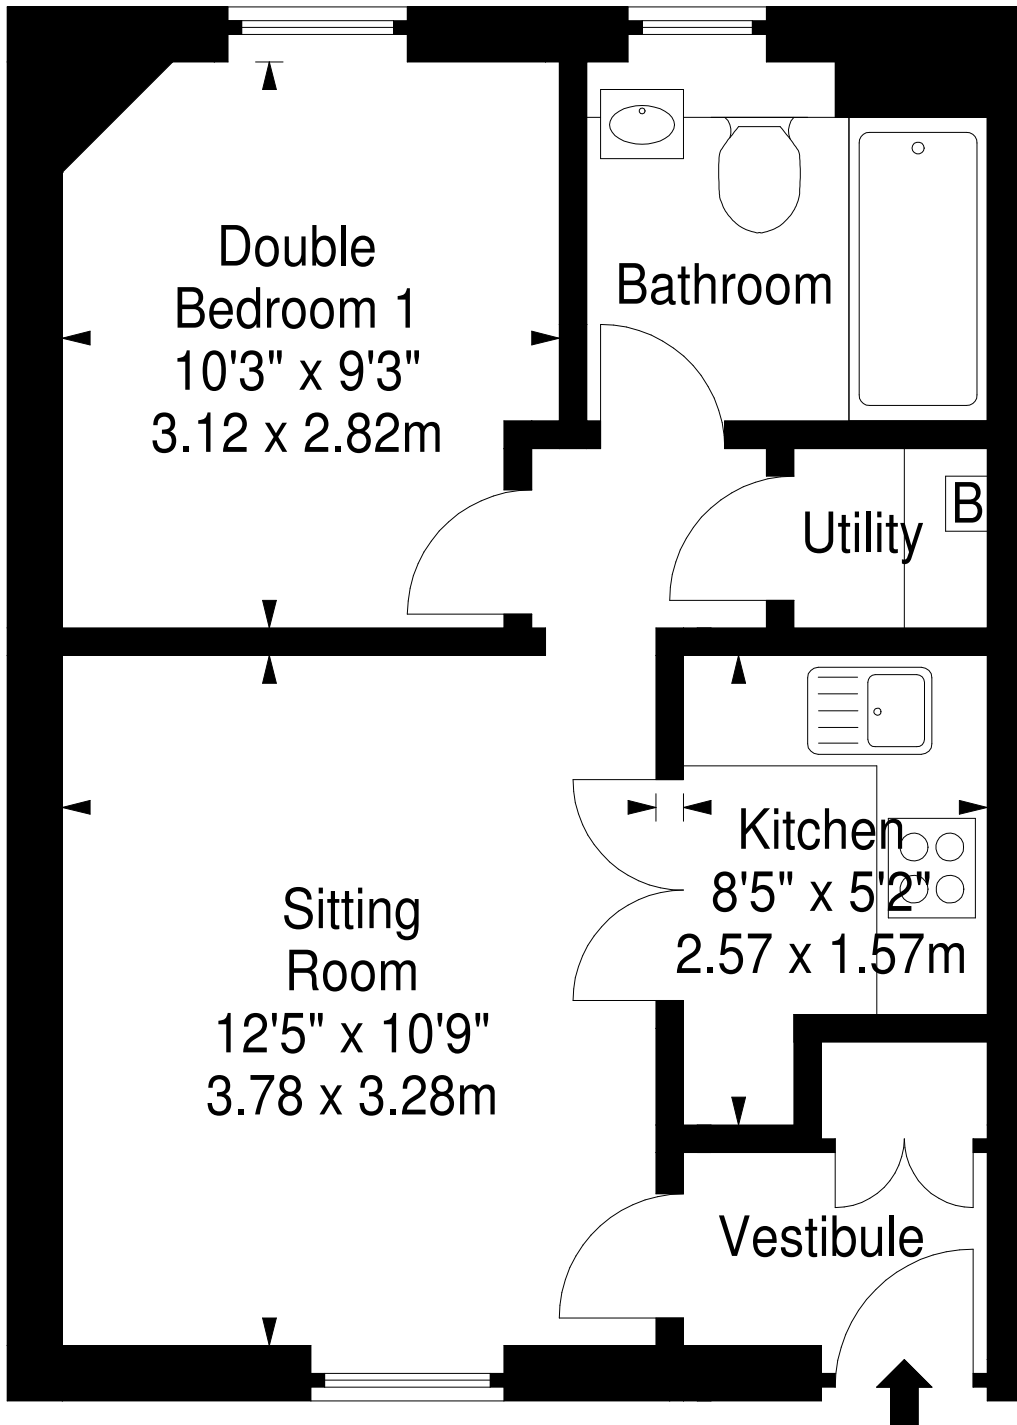

# Patriothall, Edinburgh, EH3 5AY

SquareFoot

Approx. Gross Internal Area  
396 Sq Ft - 36.79 Sq M  
For identification only. Not to scale.  
© SquareFoot 2020

Second Floor