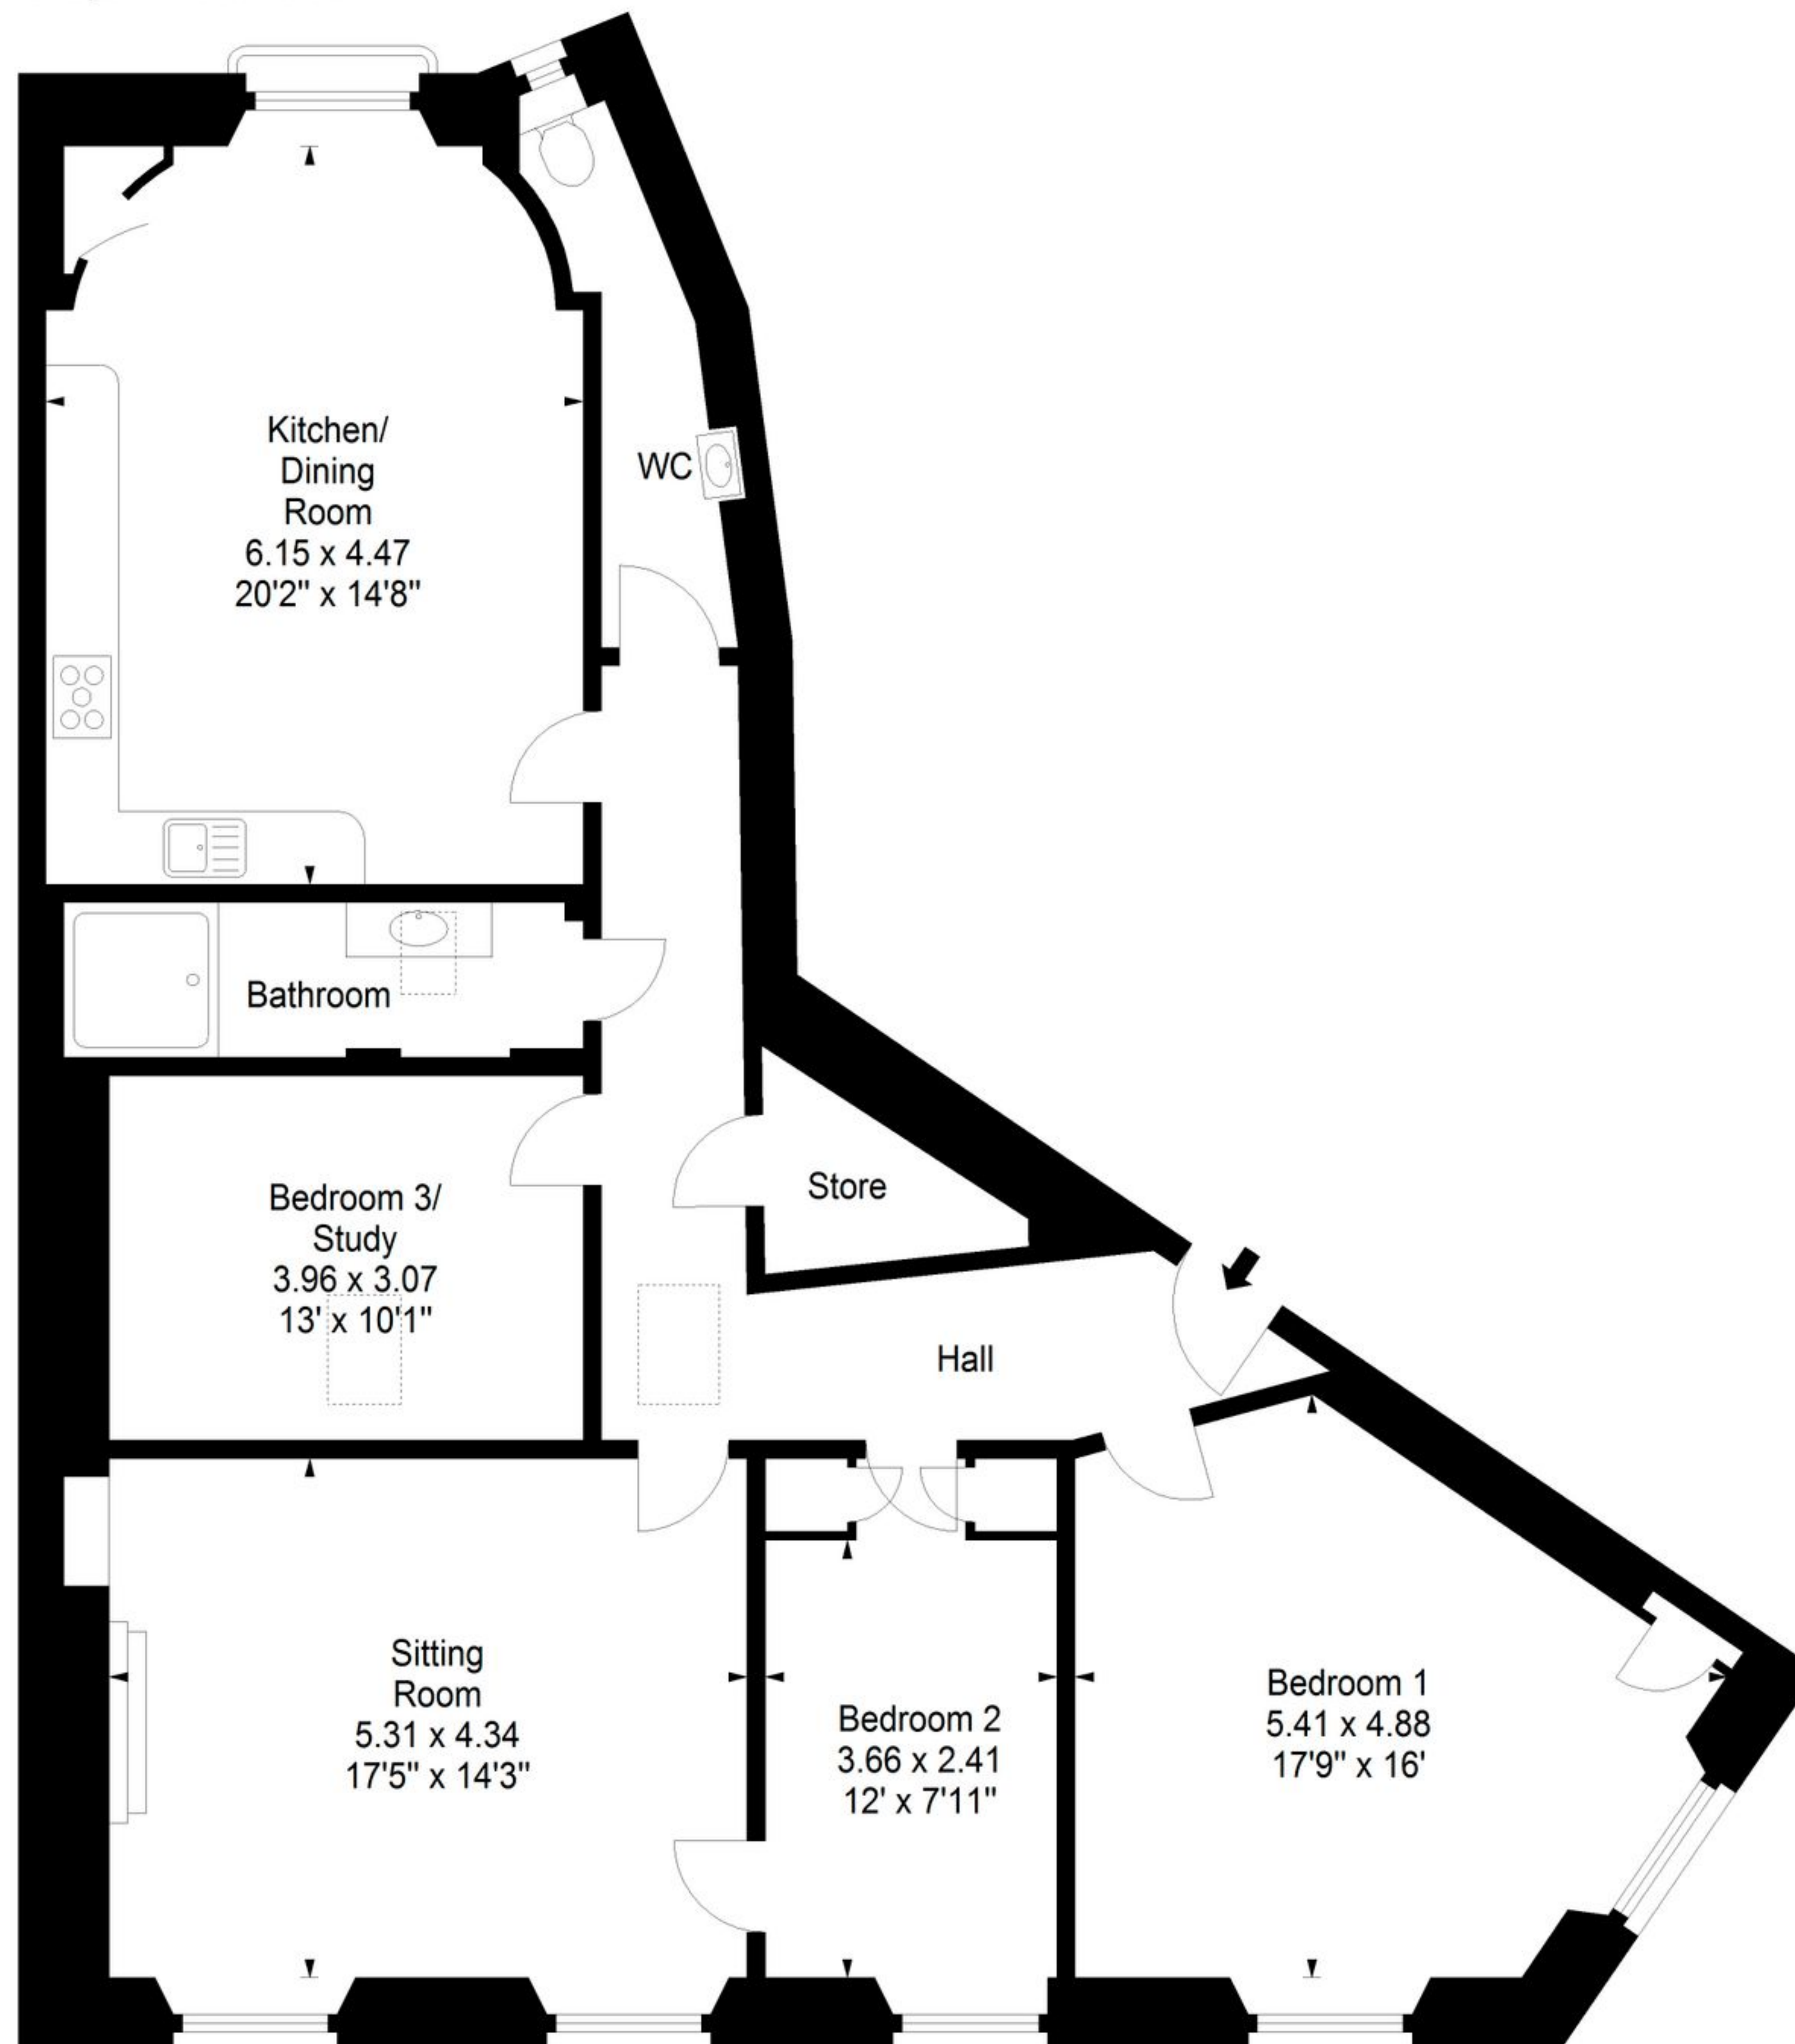

**Flat 3,
8 Great Stuart Street,
Edinburgh, EH3 7TN**

Gross internal area (approx)

128.39 sq.m (1382 sq.ft)

For Identification Only. Not To Scale.

© Square Foot Media.

Third Floor