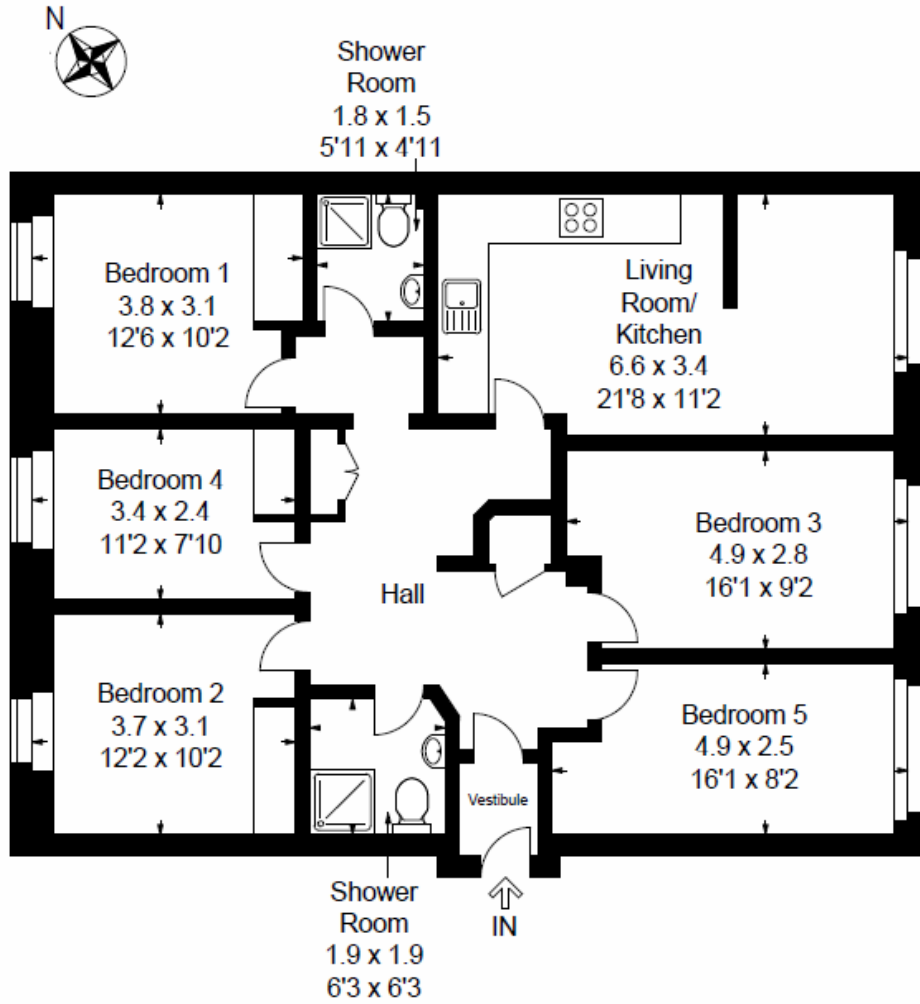

**32/2 East Fountainbridge, Edinburgh, EH3 9BH**

This plan is for layout guidance only and is not drawn to scale. Whilst every care is taken in the preparation of this plan, please check all dimension and shapes before making any decision reliant upon them. All room dimensions taken through cupboard/wardrobes to wall surface where possible or to surfaces indicated by arrow heads. (ID 110927)