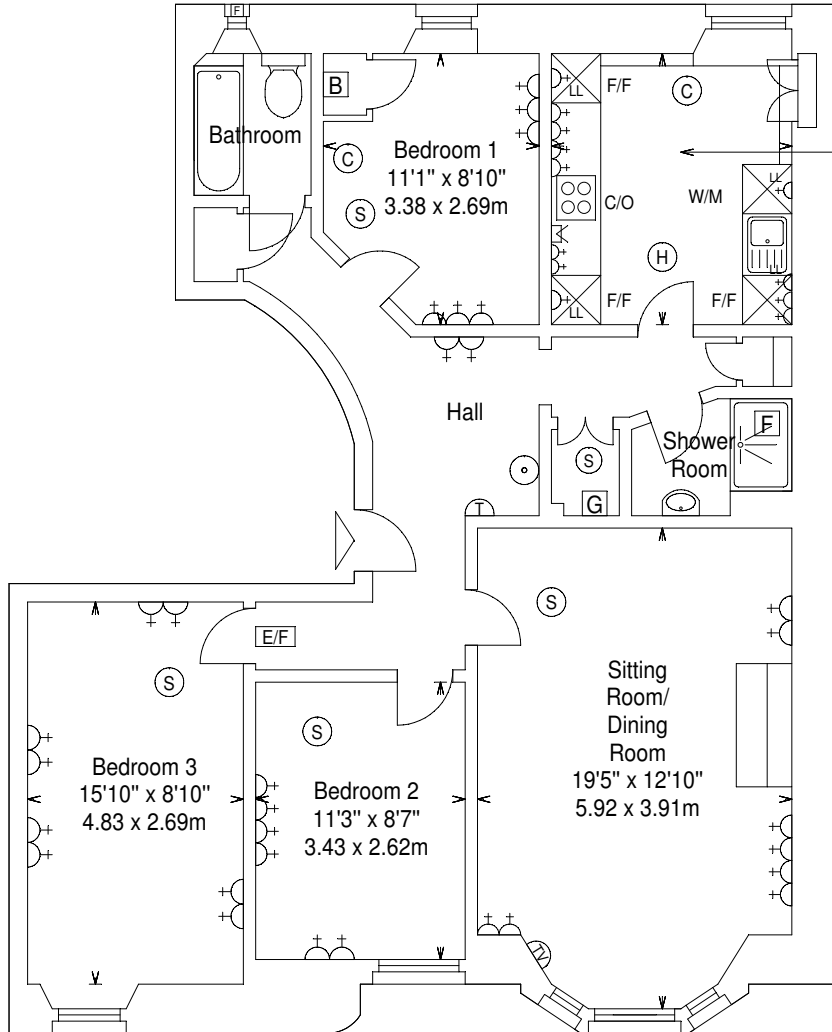

2 2F1 Spottiswoode Street,
Edinburgh, EH9 1ER

Approx. Gross Internal Area
933 Sq Ft - 86.68 Sq M
For identification only. Not to scale.
© SquareFoot 2018

Second Floor

Key :-

- Spur For Low Level Socket -
- Low Level Single Socket -
- Single Socket -
- Double Socket -
- Triple Socket -
- 4 Socket Outlet -
- Shaver Socket -
- Smoke Detector -
- Carbon Monoxide Detector -
- Telephone -
- Boiler -
- Electricity Fuseboard -
- Cooker Switch + Single Socket -
- Extractor Fan -
- Fire Extinguisher -
- Dish Washer -
- Cooker/ Oven -
- Gas Mains Inlet -
- Fridge/ Freezer -
- Extractor Fan Duct Routes -
- Heat Detector -
- Television -
- Washing Machine -
- Tumble Dryer -
- Fire Alarm Panel -