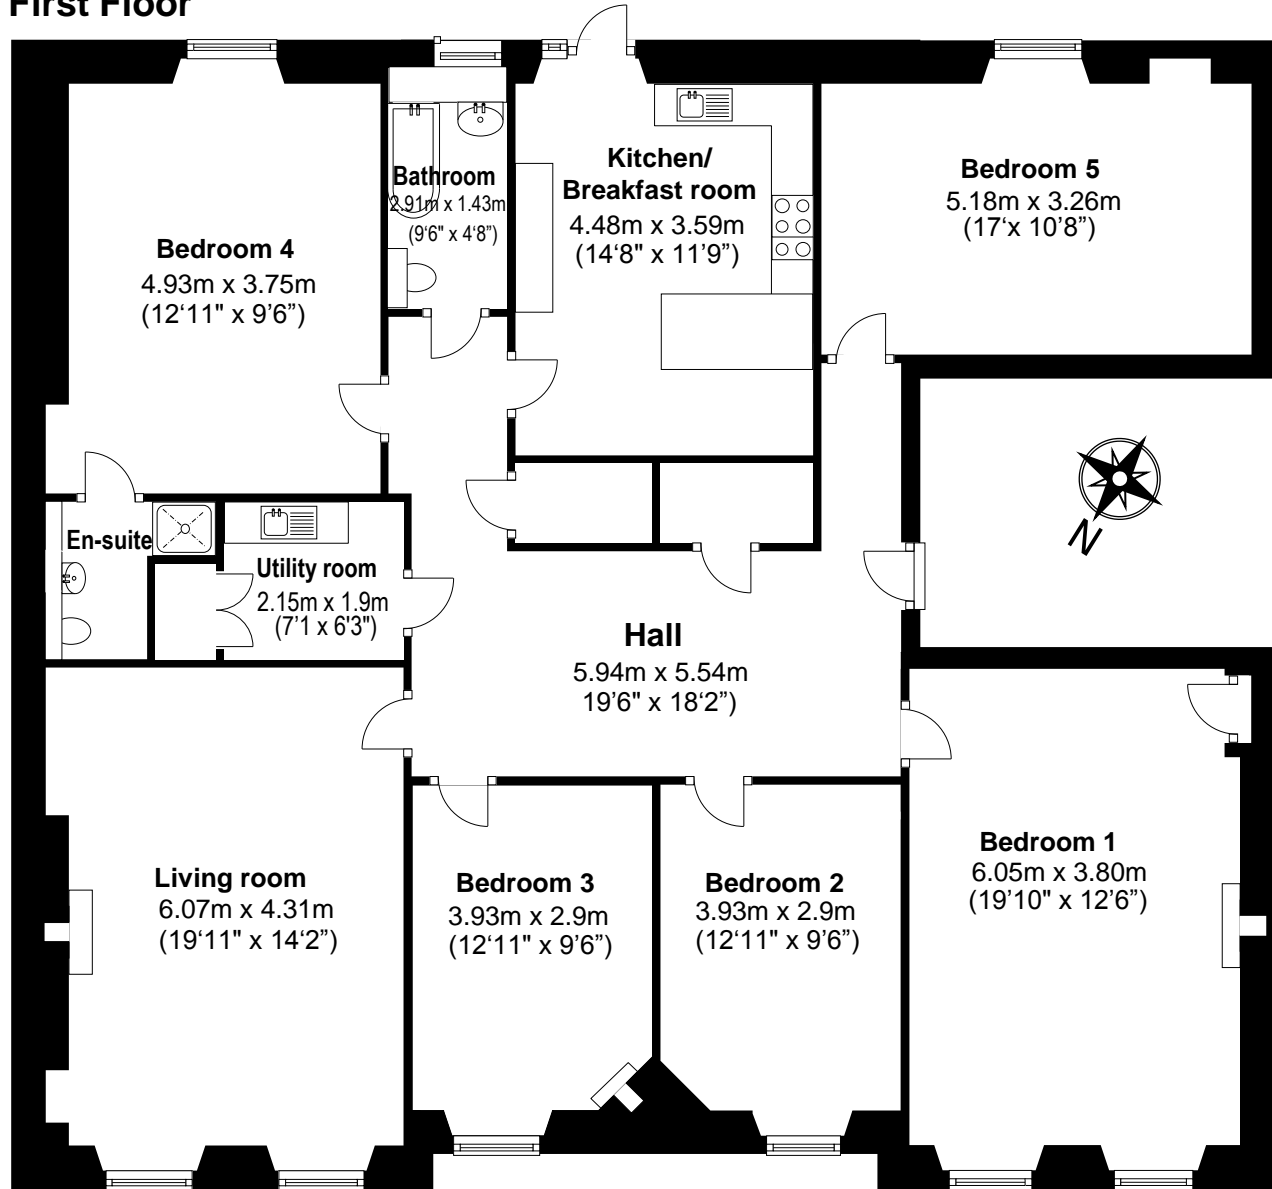

# First Floor

Plans by [www.bigwoodestates.co.uk](http://www.bigwoodestates.co.uk)

Approx. Gross Internal Area  
161.6 Sq. M- 1739.1 Sq. Ft