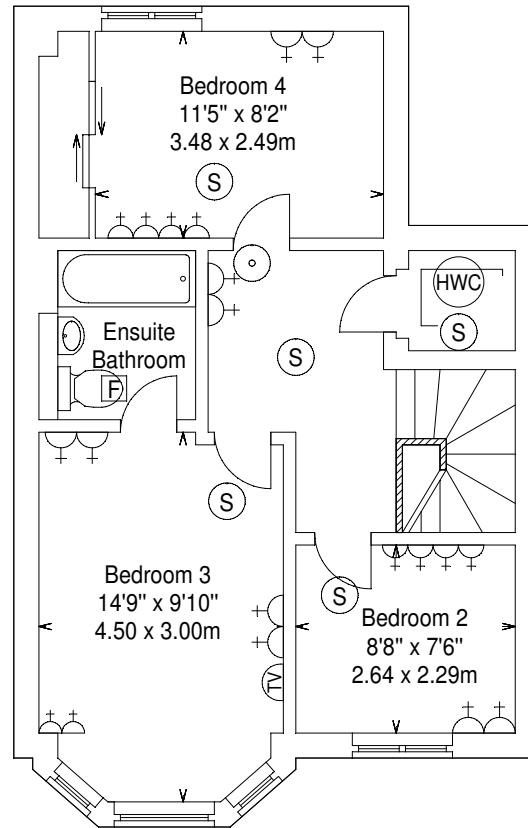

Easter Dalry Wynd,
Edinburgh,
Midlothian, EH11 2TB

Approx. Gross Internal Area
1012 Sq Ft - 94.01 Sq M
For identification only. Not to scale.
© SquareFoot 2017

Third Floor

Fourth Floor

Key :-

Spur For Low Level Socket -

Low Level Single Socket -

Single Socket -

Double Socket -

Triple Socket -

4 Socket Outlet -

Shaver Socket -

Smoke Detector -

Carbon Monoxide Detector -

Gas Mains Inlet -

Fridge/ Freezer -

Extractor Fan Duct Routes -

Heat Detector -

Television -

Washing Machine -

Tumble Dryer -

Fire Alarm Panel -