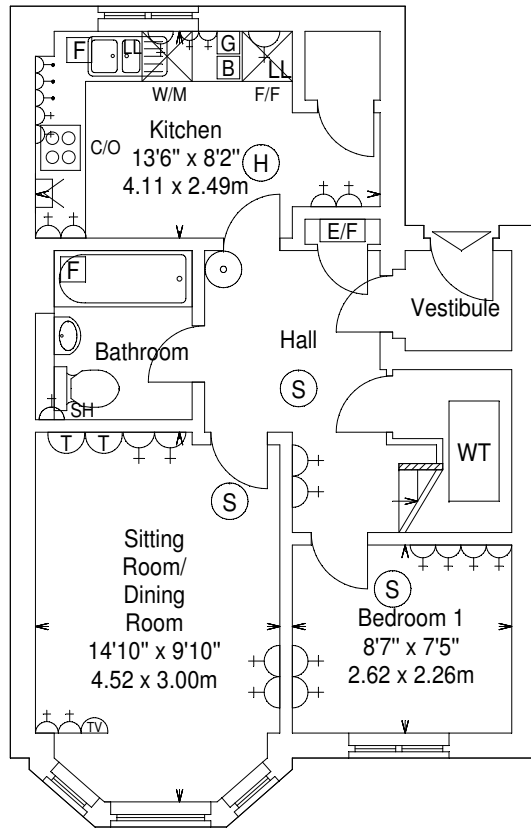

Easter Dalry Wynd,
Edinburgh,
Midlothian, EH11 2TB

Approx. Gross Internal Area
1012 Sq Ft - 94.01 Sq M
For identification only. Not to scale.
© SquareFoot 2017

Third Floor

Fourth Floor

Key :-

Spur For Low Level Socket -

Low Level Single Socket -

Single Socket -

Double Socket -

Triple Socket -

4 Socket Outlet -

Shaver Socket -

Smoke Detector -

Carbon Monoxide Detector -

Gas Mains Inlet -

Fridge/ Freezer -

Extractor Fan Duct Routes -

Heat Detector -

Television -

Washing Machine -

Tumble Dryer -

Fire Alarm Panel -