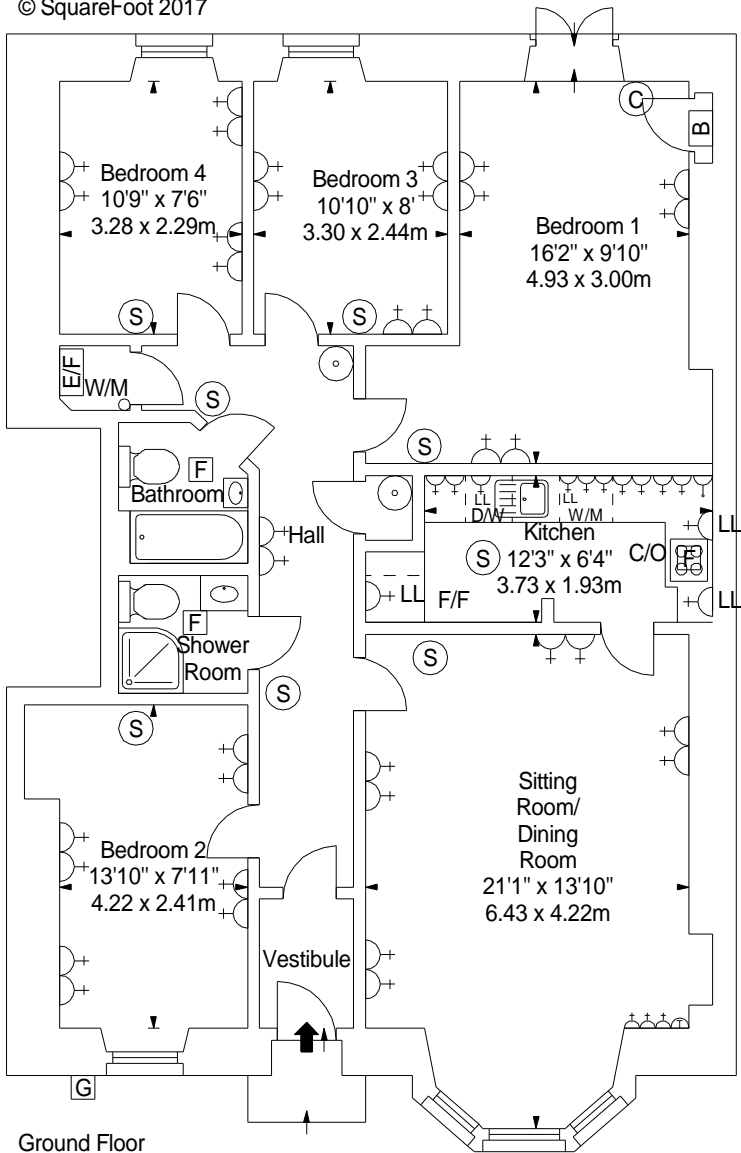

Dalkeith Road,  
Edinburgh,  
Midlothian, EH16 5AH

Approx. Gross Internal Area  
1114 Sq Ft - 103.49 Sq M  
For identification only. Not to scale.  
© SquareFoot 2017

Ground Floor

Key :-

- Spur For Low Level Socket - 
- Low Level Single Socket - 
- Single Socket - 
- Double Socket - 
- Triple Socket - 
- 4 Socket Outlet - 
- Smoke Detector - 
- Carbon Monoxide Detector - 
- Telephone - 
- Boiler - 
- Electricity Fuseboard - 
- Cooker Switch + Single Socket - 
- Extractor Fan - 
- Fire Extinguisher - 
- Dish Washer - 
- Cooker/ Oven - 
- Gas Mains Inlet - 
- Fridge/ Freezer - 
- Extractor Fan Duct Routes - 
- Heat Detector - 
- Television - 
- Washing Machine - 
- Tumble Dryer - 
- Fire Blanket - 