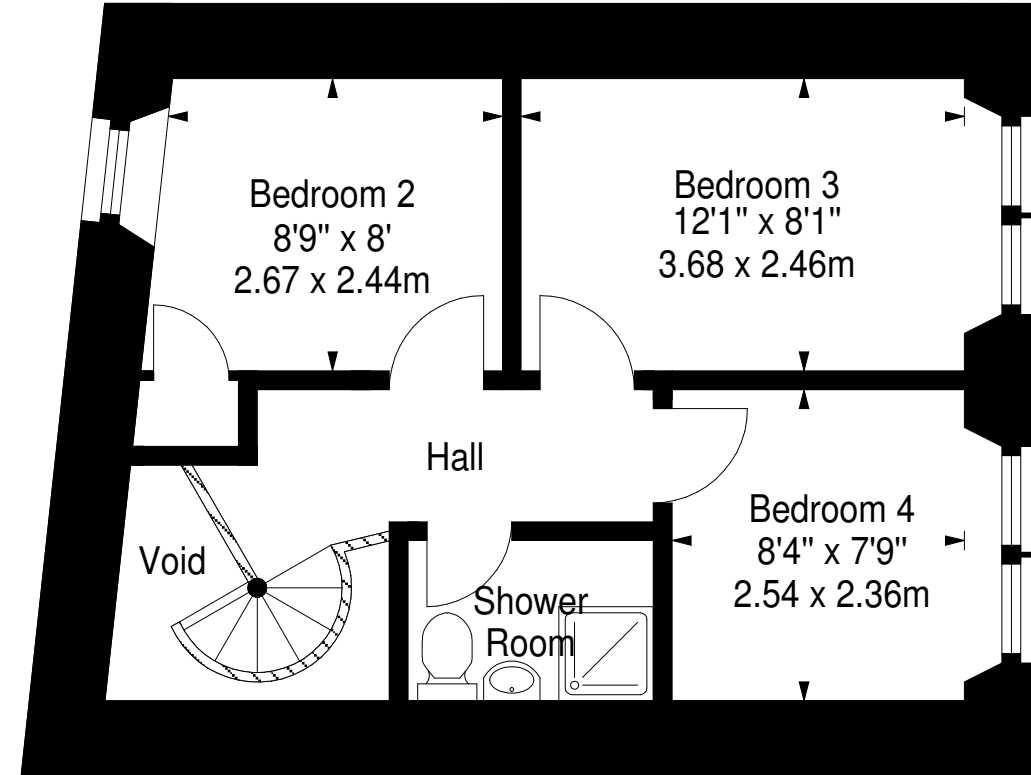

Newington Road, EH9 1QW

Approx. Gross Internal Area

972 Sq Ft - 90.30 Sq M

For identification only. Not to scale.

© Square Foot Media 2014

Ground Floor

First Floor