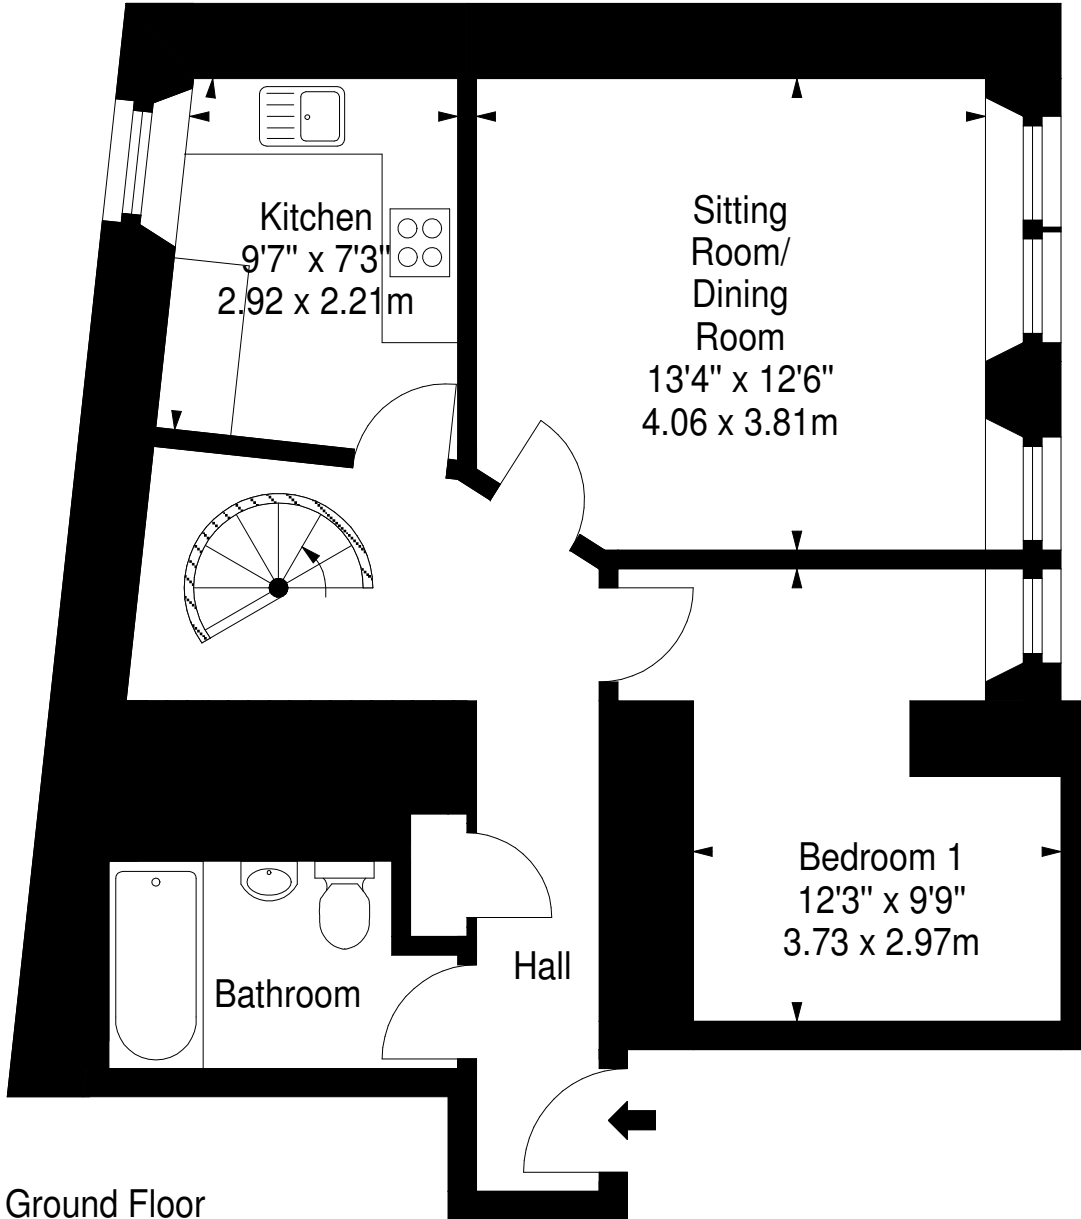

Newington Road, EH9 1QW

Approx. Gross Internal Area

972 Sq Ft - 90.30 Sq M

For identification only. Not to scale.

© Square Foot Media 2014

Ground Floor

First Floor