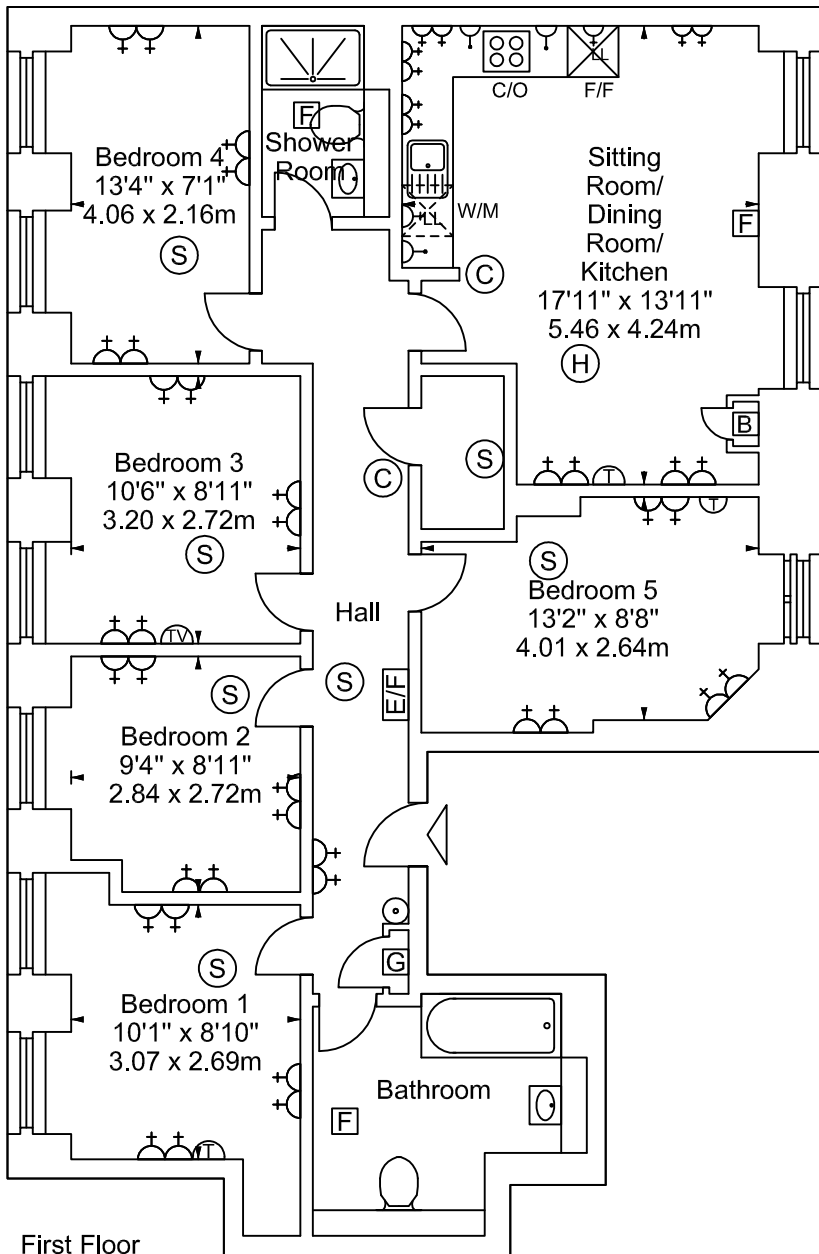

8 F1 South Bridge,
Edinburgh, EH1 1LL

Approx. Gross Internal Area
1085 Sq Ft - 100.80 Sq M
For identification only. Not to scale. □
© SquareFoot 2018

Key :-

- Spur For Low Level Socket -
- Low Level Single Socket -
- Single Socket -
- Double Socket -
- Triple Socket -
- 4 Socket Outlet -
- Shaver Socket -
- Smoke Detector -
- Carbon Monoxide Detector -
- Telephone -
- Boiler -
- Electricity Fuseboard -
- Cooker Switch + Single Socket -
- Extractor Fan -
- Fire Extinguisher -
- Dish Washer -
- Cooker/ Oven -
- Gas Mains Inlet -
- Fridge/ Freezer -
- Extractor Fan Duct Routes -
- Heat Detector -
- Television -
- Washing Machine -
- Tumble Dryer -
- Fire Alarm Panel -