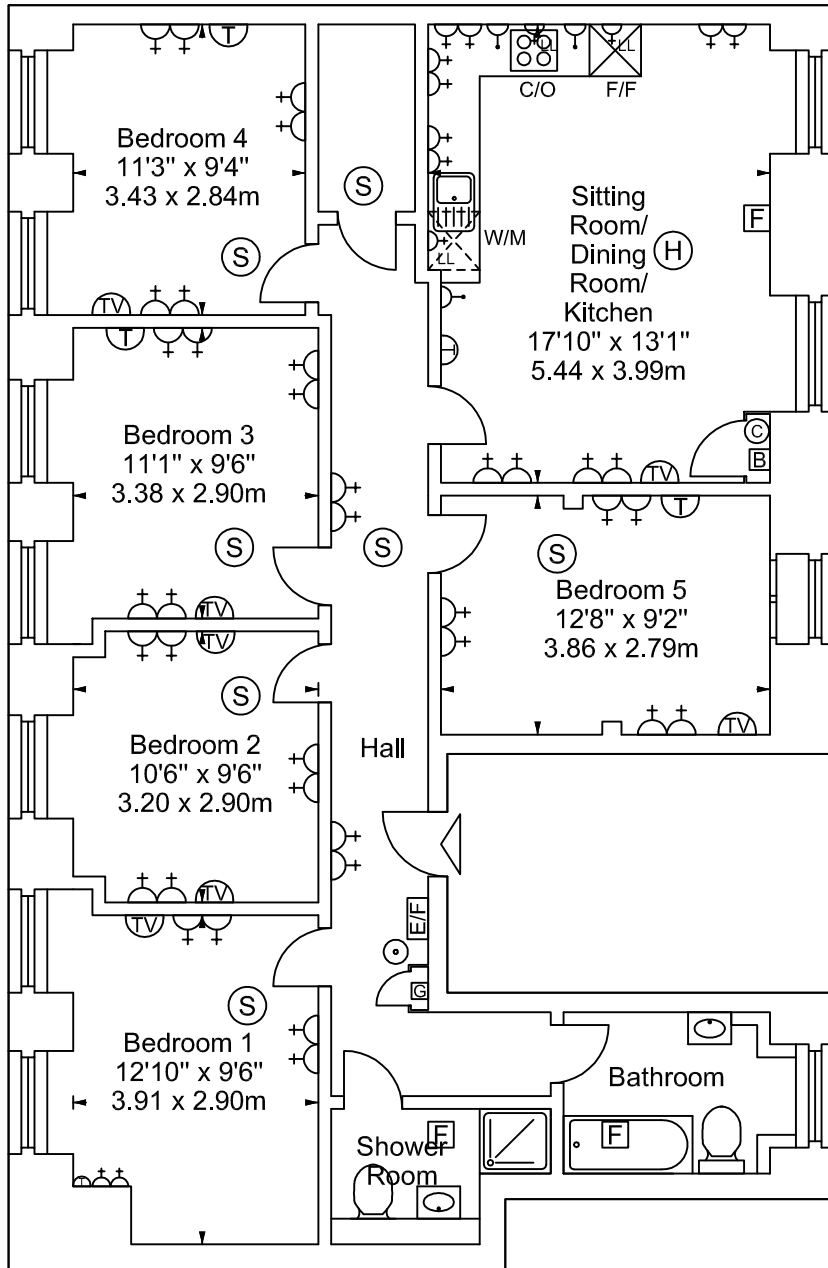

8/2 South Bridge,
Edinburgh, EH1 1LL

Approx. Gross Internal Area
1143 Sq Ft - 106.18 Sq M
For identification only. Not to scale. □
© SquareFoot 2018

Key :-

Spur For Low Level Socket -	
Low Level Single Socket -	
Single Socket -	
Double Socket -	
Triple Socket -	
4 Socket Outlet -	
Shaver Socket -	
Smoke Detector -	
Carbon Monoxide Detector -	
Telephone -	
Boiler -	
Electricity Fuseboard -	
Cooker Switch + Single Socket -	
Extractor Fan -	
Fire Extinguisher -	
Dish Washer -	D/W
Cooker/ Oven -	C/O
Gas Mains Inlet -	
Fridge/ Freezer -	F/F
Extractor Fan Duct Routes -	
Heat Detector -	
Television -	
Washing Machine -	W/M
Tumble Dryer -	T/D
Fire Alarm Panel -	

Second Floor