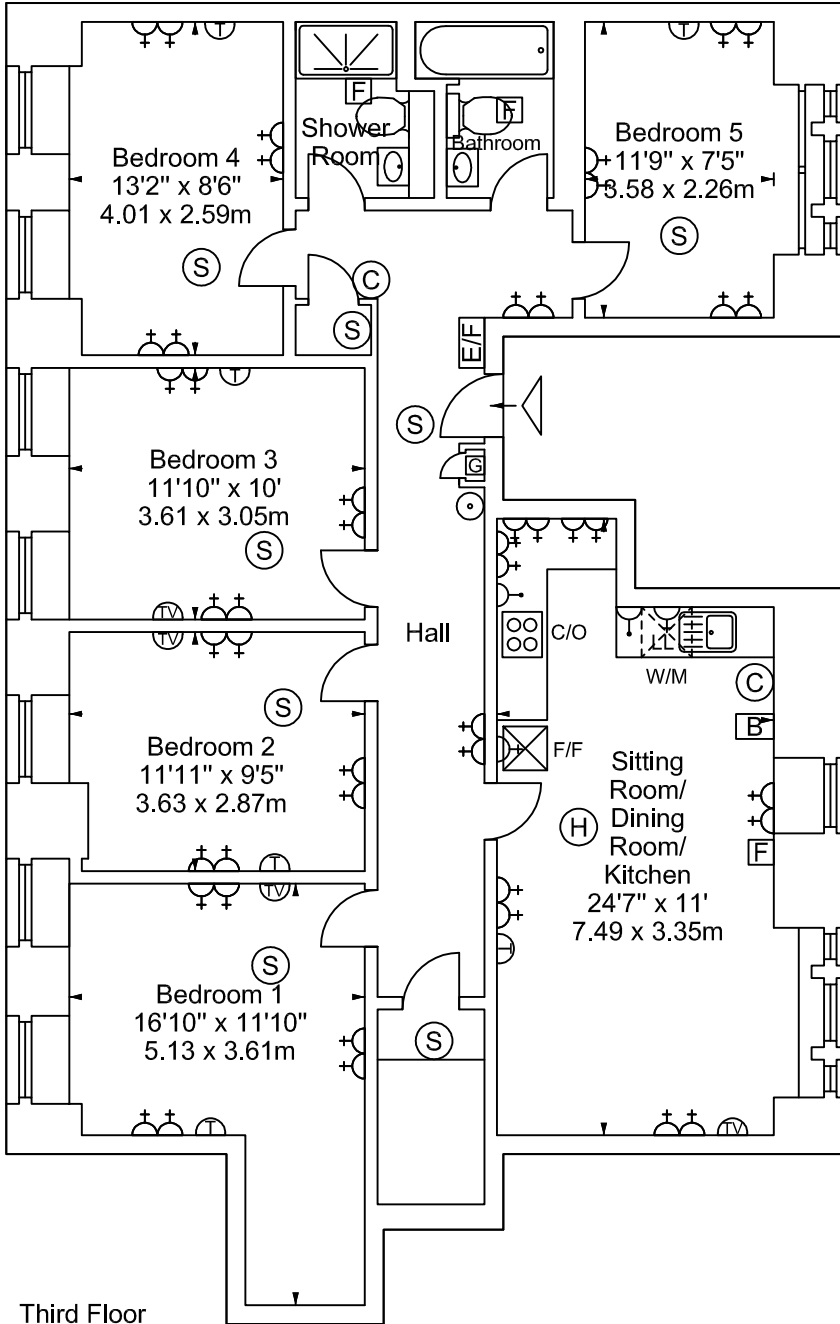

11 F3 South Bridge,
Edinburgh, EH1 1LL

Approx. Gross Internal Area
1190 Sq Ft - 110.55 Sq M
For identification only. Not to scale. © SquareFoot 2018

Key :-

- Spur For Low Level Socket -
- Low Level Single Socket -
- Single Socket -
- Double Socket -
- Triple Socket -
- 4 Socket Outlet -
- Shaver Socket -
- Smoke Detector -
- Carbon Monoxide Detector -
- Telephone -
- Boiler -
- Electricity Fuseboard -
- Cooker Switch + Single Socket -
- Extractor Fan -
- Fire Extinguisher -
- Dish Washer -
- Cooker/ Oven -
- Gas Mains Inlet -
- Fridge/ Freezer -
- Extractor Fan Duct Routes -
- Heat Detector -
- Television -
- Washing Machine -
- Tumble Dryer -
- Fire Alarm Panel -

Third Floor