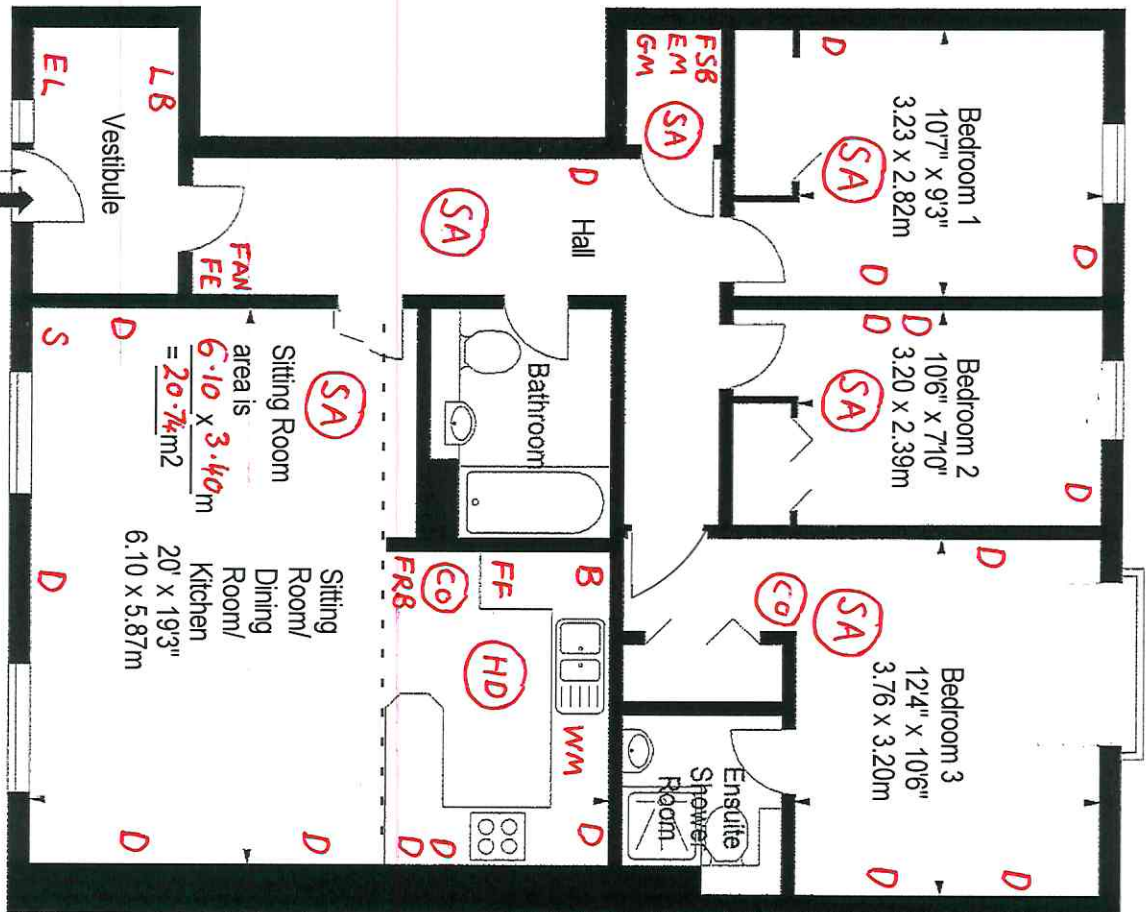

**21 Hopetoun Crescent,
Edinburgh, EH7 4AY**

Approx. Gross Internal Area
1029 Sq Ft - 95.59 Sq M
For identification only. Not to scale.
© Square Foot Media 2014

- Worktop (NOT incl Hob/sink) = 389 cm
 Hob width = 58 cm
 Sink/drainer width = 91 cm
 Cupboards = 8 cm
- B = Boiler
 - WM = Washing Machine
 - FF = Fridge Freezer
 - EM = Electricity Meter
 - GM = Gas meter
 - FSB = Fuseboard
 - EL = Emergency Light
 - HD = Heat Detector
 - CO = CO Detector
 - SA = Smoke Alarm
 - D = Double socket
 - S = Single socket
 - FE = Fire extinguisher
 - FAN = Fire Action Notice
 - LB = Log Book
 - FRB = Fire blanket
 - GM = Gas Meter