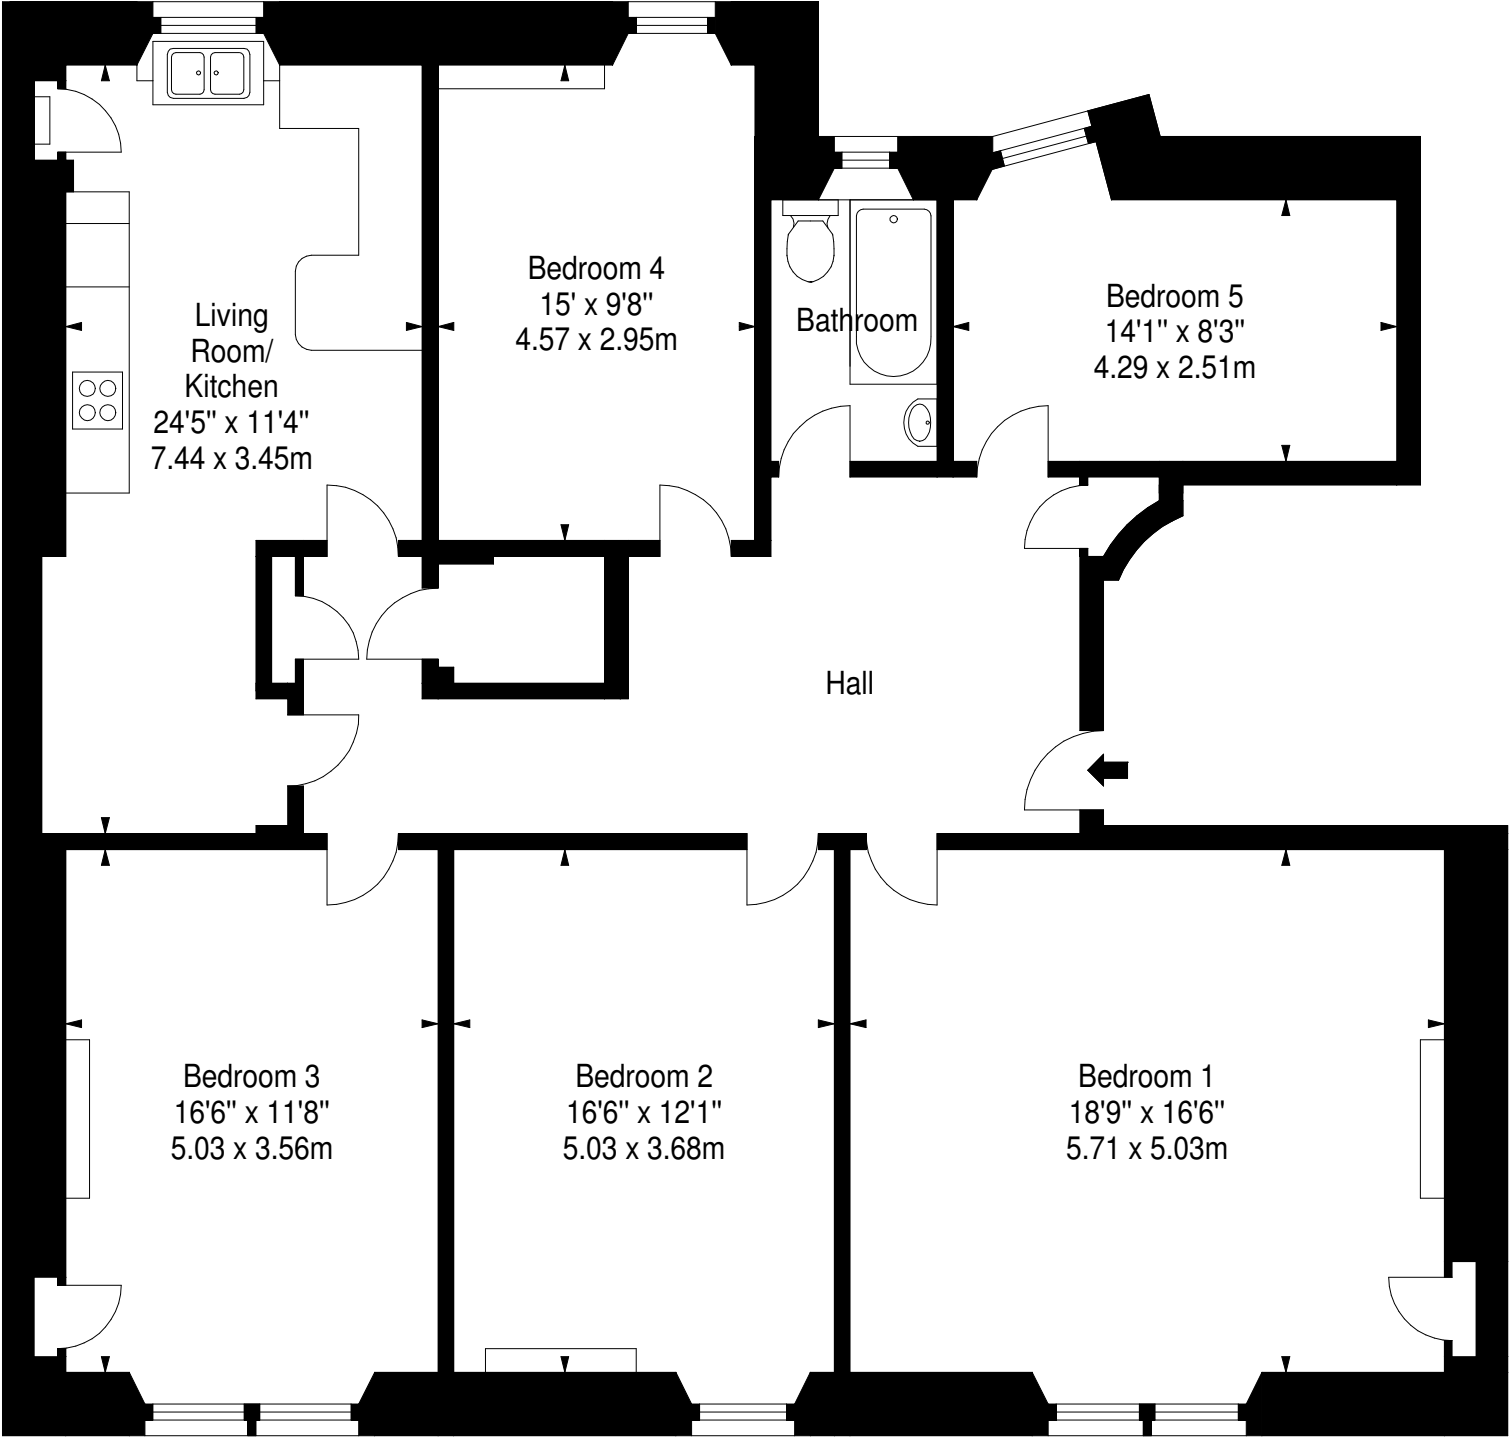

Merchiston Avenue, EH10 4NZ

Approx. Gross Internal Area
1599 Sq Ft - 148.55 Sq M
For identification only. Not to scale.
© Square Foot Media 2014

Second Floor