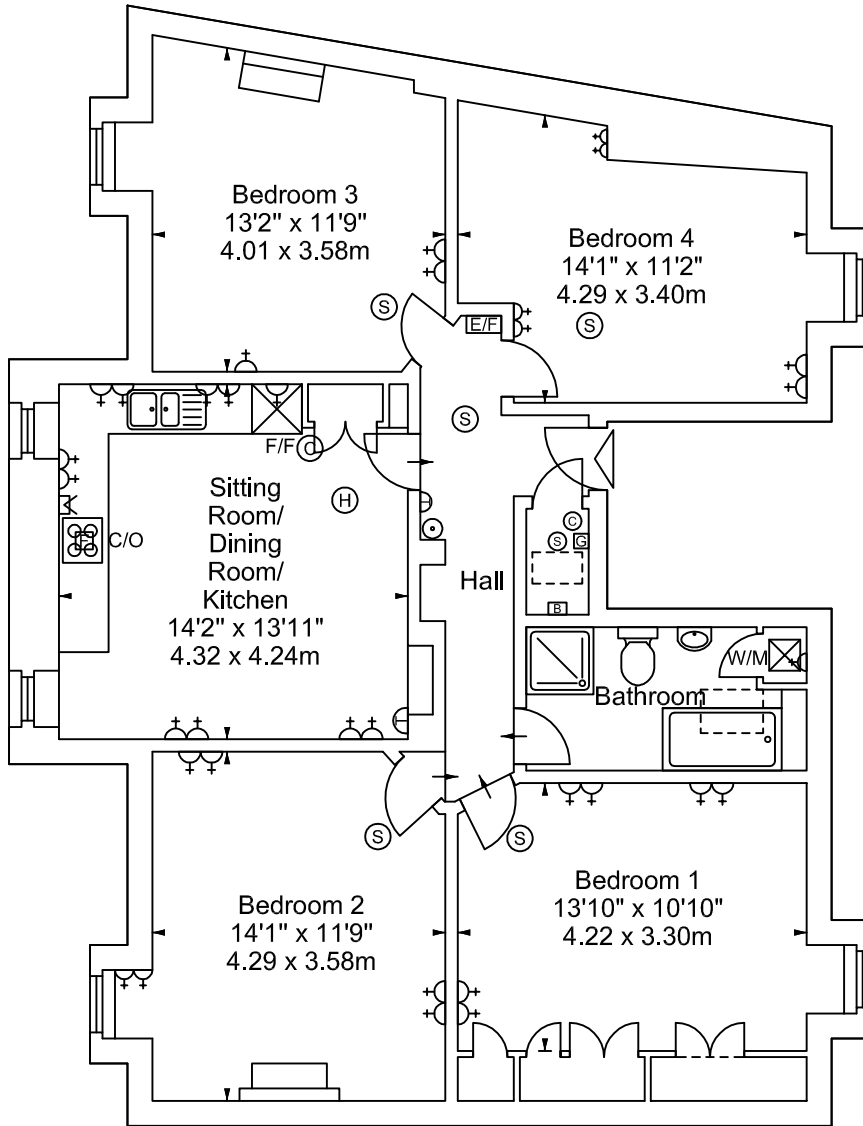

8 F7 St. Patrick Street,  
Edinburgh, EH8 9HB

Approx. Gross Internal Area  
1039 Sq Ft - 96.52 Sq M  
For identification only. Not to scale. □  
© SquareFoot 2018

Fourth Floor

Key :-

Spur For Low Level Socket -	
Low Level Single Socket -	
Single Socket -	
Double Socket -	
Triple Socket -	
4 Socket Outlet -	
Shaver Socket -	
Smoke Detector -	
Carbon Monoxide Detector -	
Telephone -	
Boiler -	
Electricity Fuseboard -	
Cooker Switch + Single Socket -	
Extractor Fan -	
Fire Extinguisher -	
Dish Washer -	
Cooker/ Oven -	
Gas Mains Inlet -	
Fridge/ Freezer -	
Extractor Fan Duct Routes -	
Heat Detector -	
Television -	
Washing Machine -	
Tumble Dryer -	
Fire Alarm Panel -	