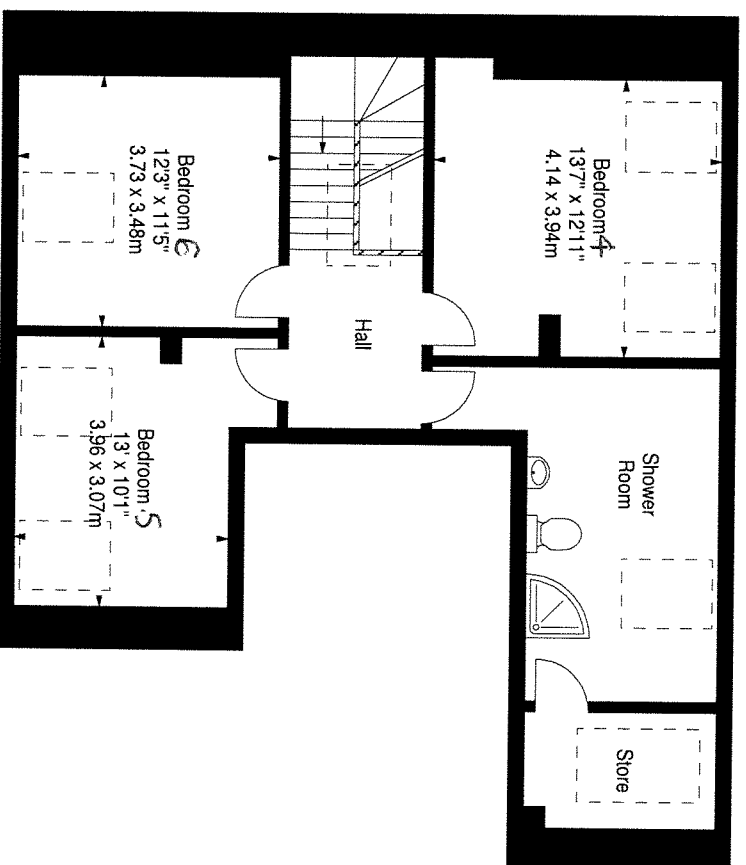

100 (3F1)

**Polwarth Gardens,
Edinburgh,
Scotland, EH11 1LH**

Approx. Gross Internal Area
2022 Sq Ft - 187,84 Sq M
For identification only. Not to scale.
© Square Foot Media 2014

Third Floor

Fourth Floor