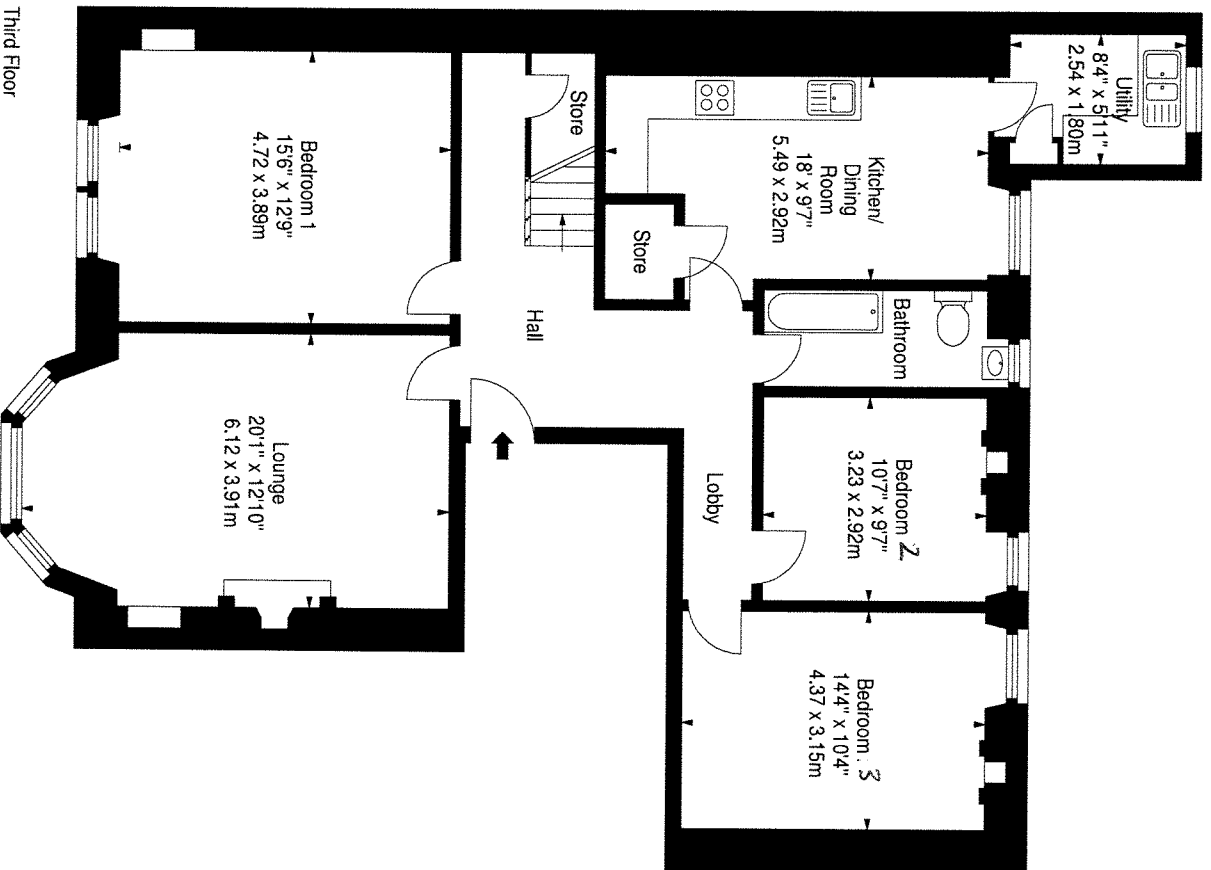

100 (3F1)

**Polwarth Gardens,
Edinburgh,
Scotland, EH11 1LH**

Approx. Gross Internal Area
2022 Sq Ft - 187,84 Sq M
For identification only. Not to scale.
© Square Foot Media 2014

Third Floor

Fourth Floor