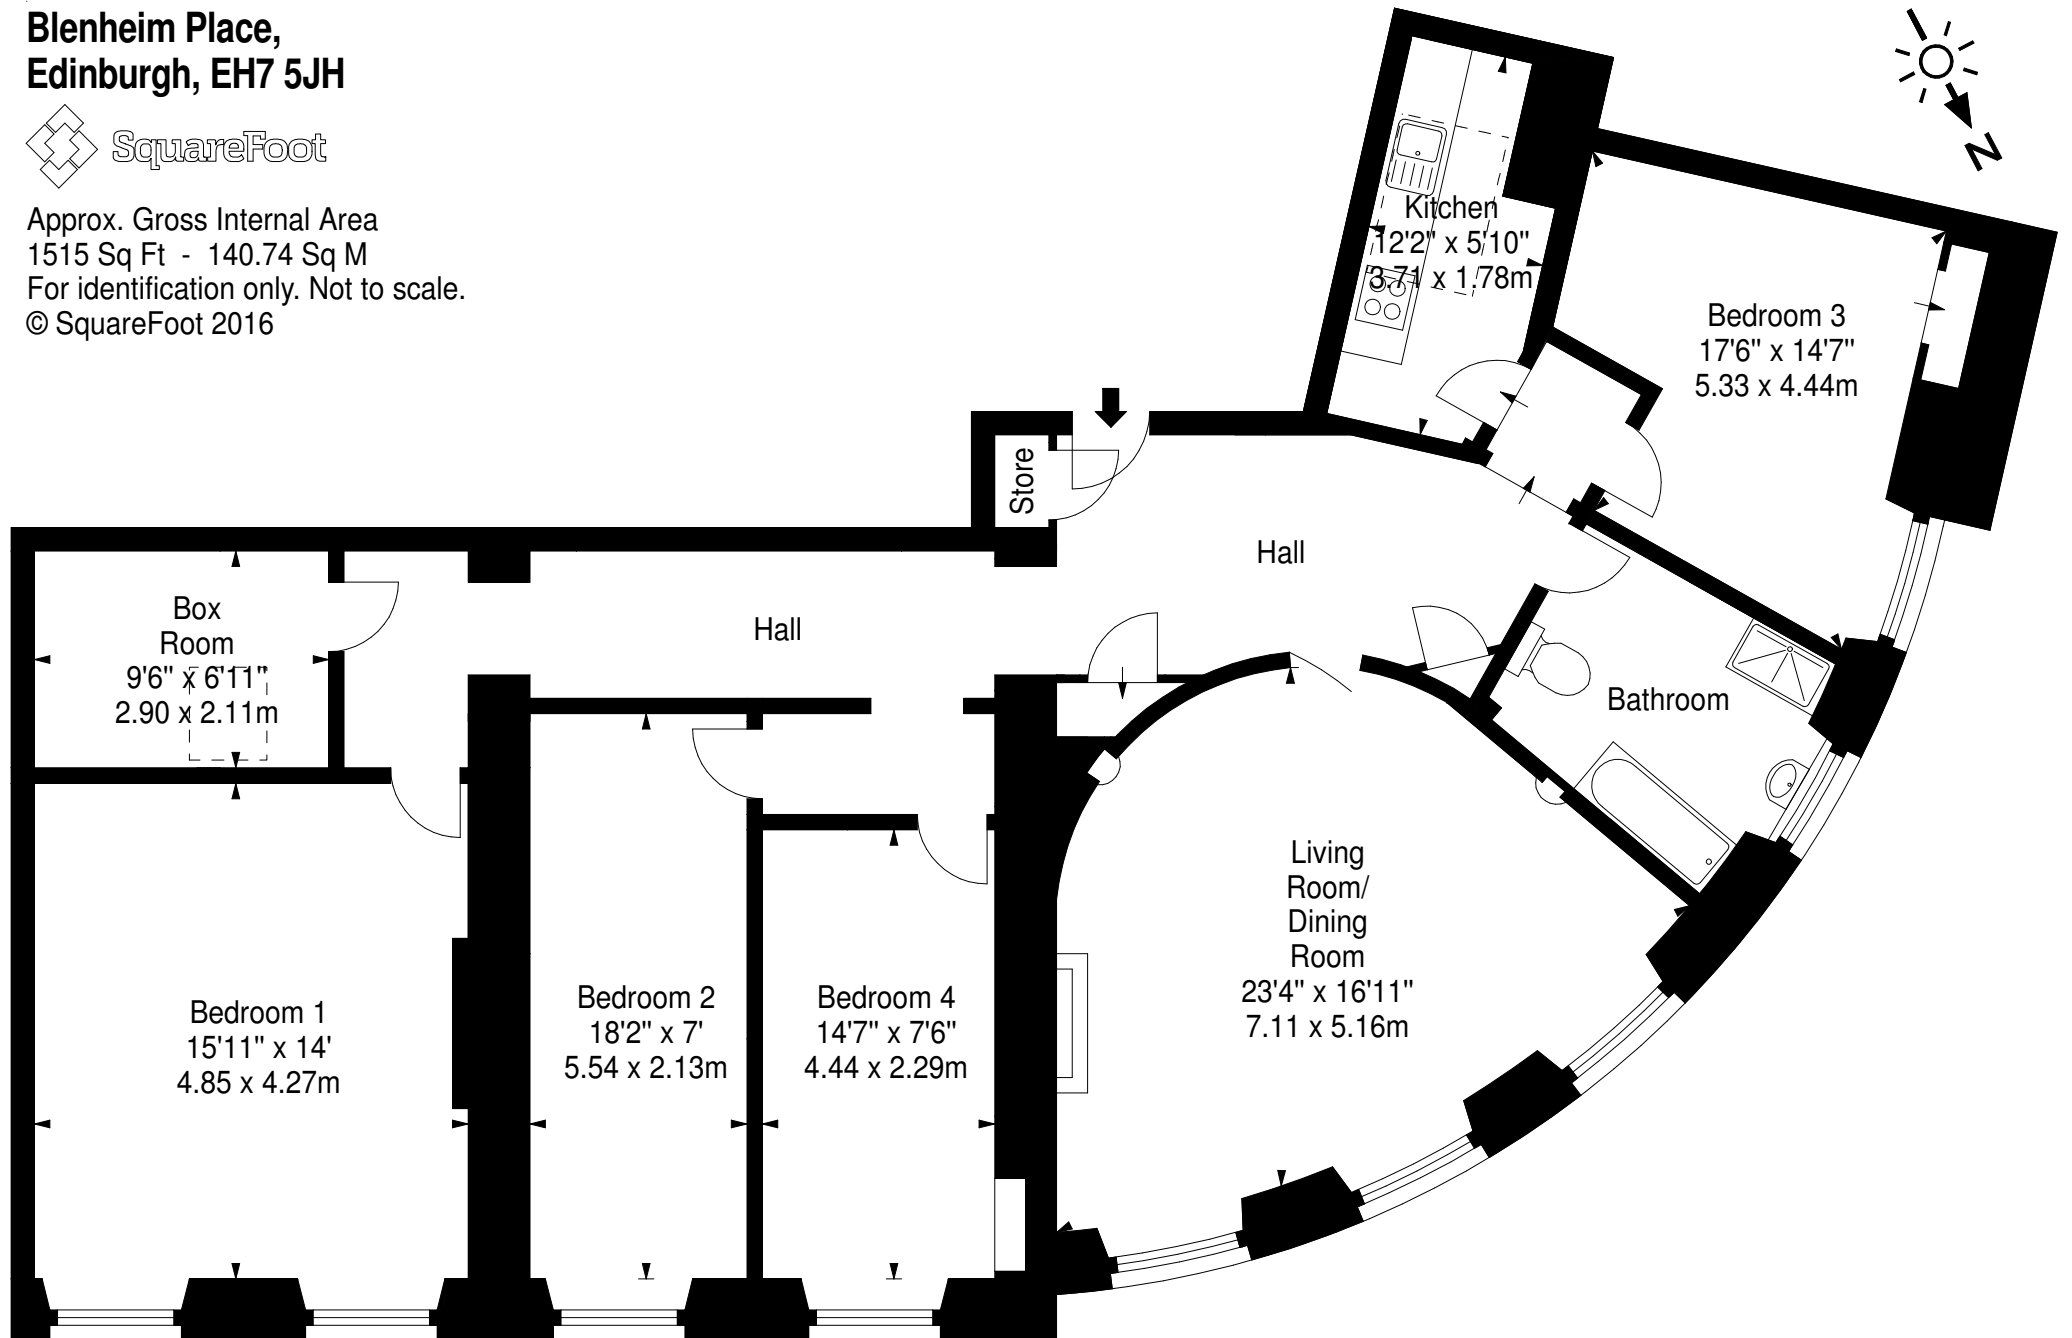

**Blenheim Place,
Edinburgh, EH7 5JH**

Approx. Gross Internal Area
1515 Sq Ft - 140.74 Sq M
For identification only. Not to scale.
© SquareFoot 2016

Third Floor