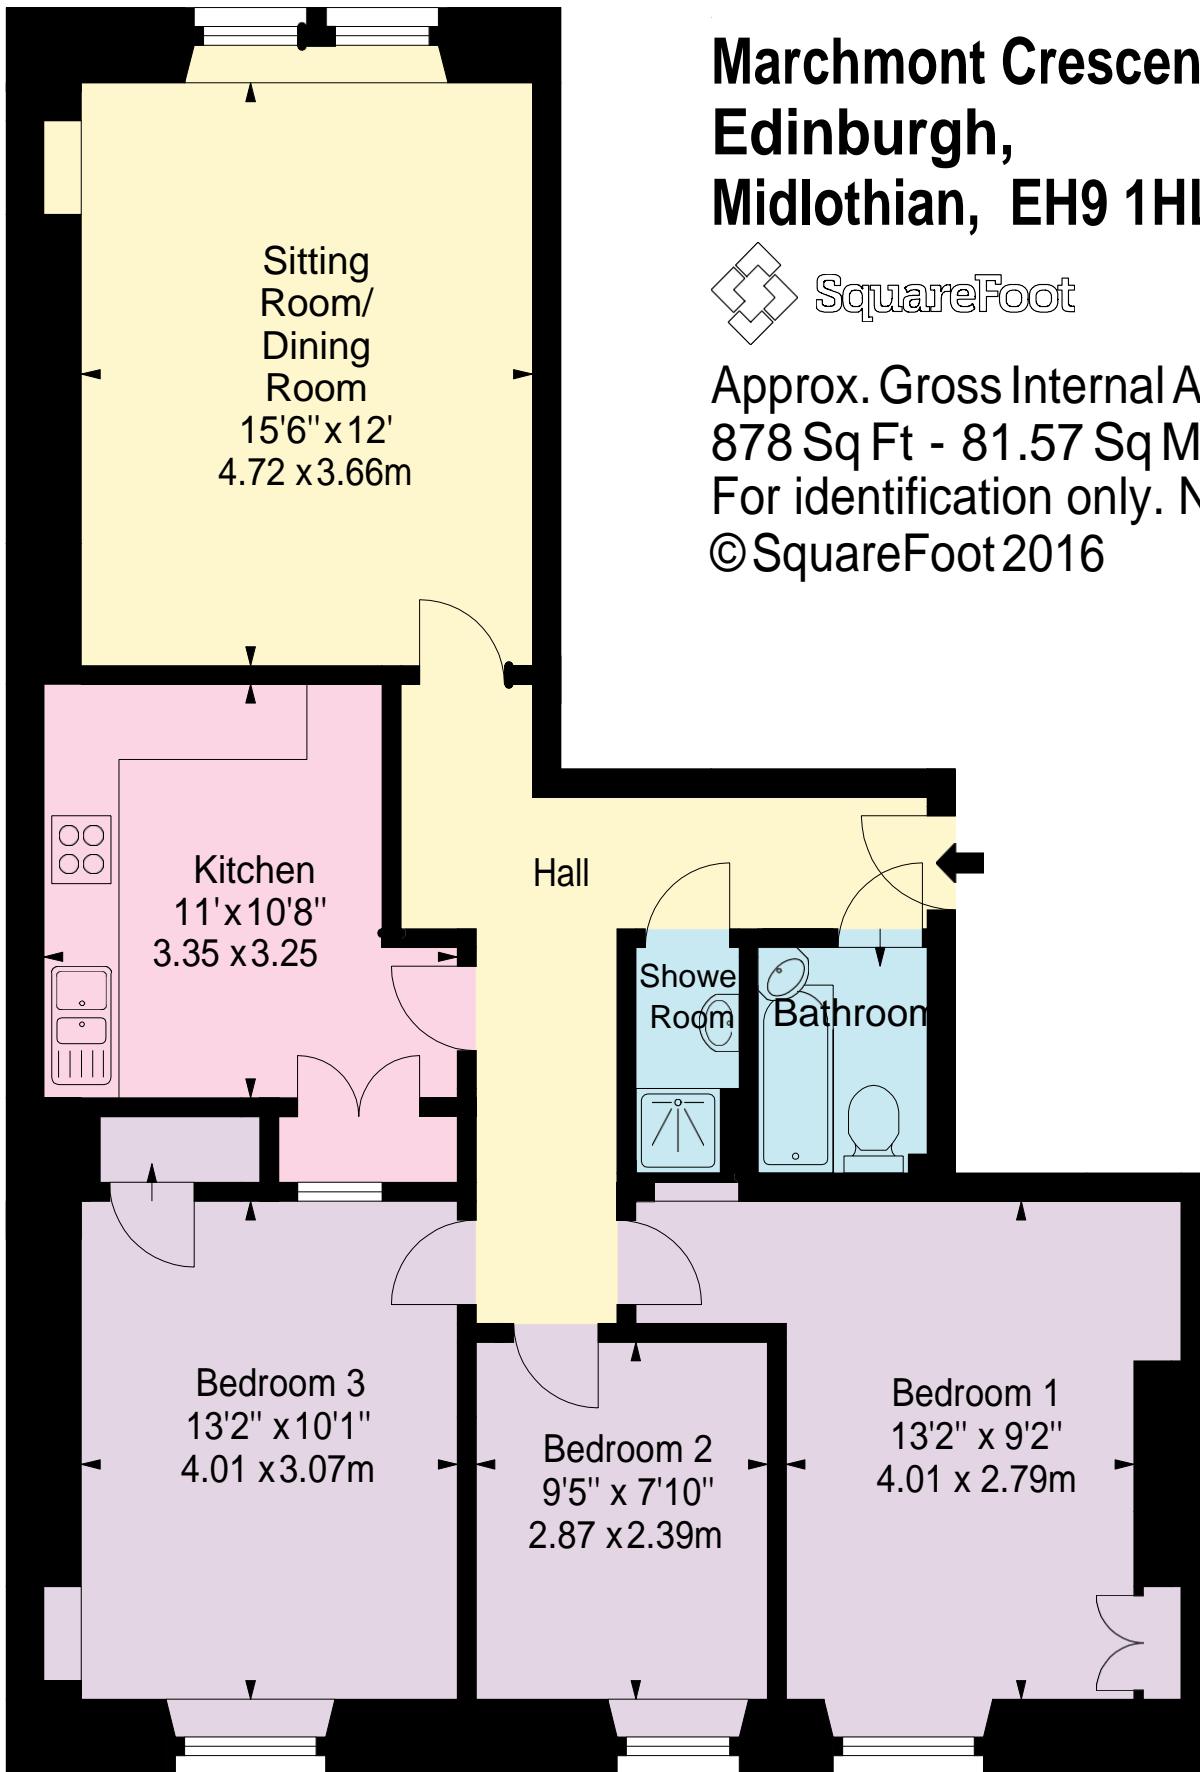

**Marchmont Crescent,  
Edinburgh,  
Midlothian, EH9 1HL**

Approx. Gross Internal Area  
878 Sq Ft - 81.57 Sq M  
For identification only. Not to scale.  
©SquareFoot 2016

Third Floor