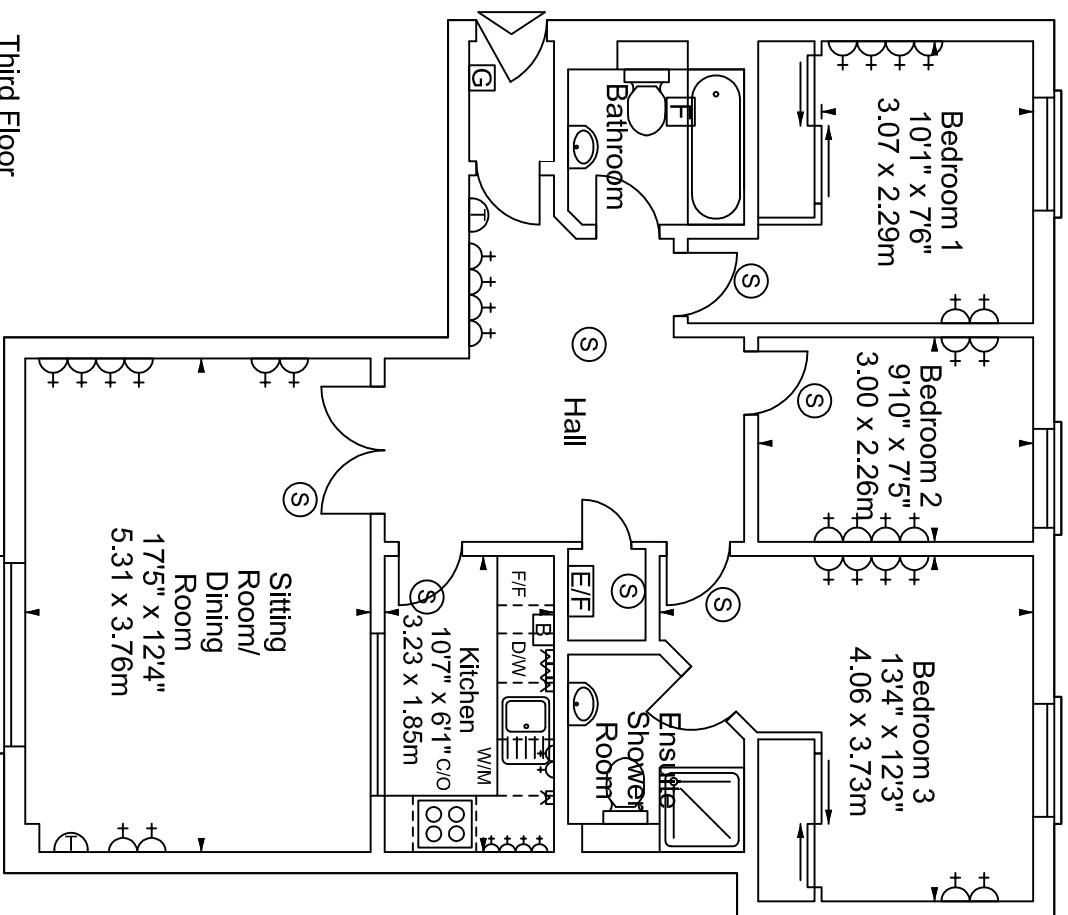

# East Fountainbridge, Edinburgh, Midlothian, EH3 9BH

Approx. Gross Internal Area  
868 Sq Ft - 80.64 Sq M  
For identification only. Not to scale. □  
© SquareFoot 2017

Third Floor

Key :-

Spur For Low Level Socket -	
Low Level Single Socket -	
Single Socket -	
Double Socket -	
Triple Socket -	
4 Socket Outlet -	
Smoke Detector -	
Carbon Monoxide Detector -	
Telephone -	
Boiler -	
Electricity Fuseboard -	
Cooker Switch + Single Socket -	
Extractor Fan -	
Fire Extinguisher -	
Dish Washer -	
Cooker/ Oven -	
Gas Mains Inlet -	
Fridge/ Freezer -	
Extractor Fan Duct Routes -	
Heat Detector -	
Television -	
Washing Machine -	
Tumble Dryer -	