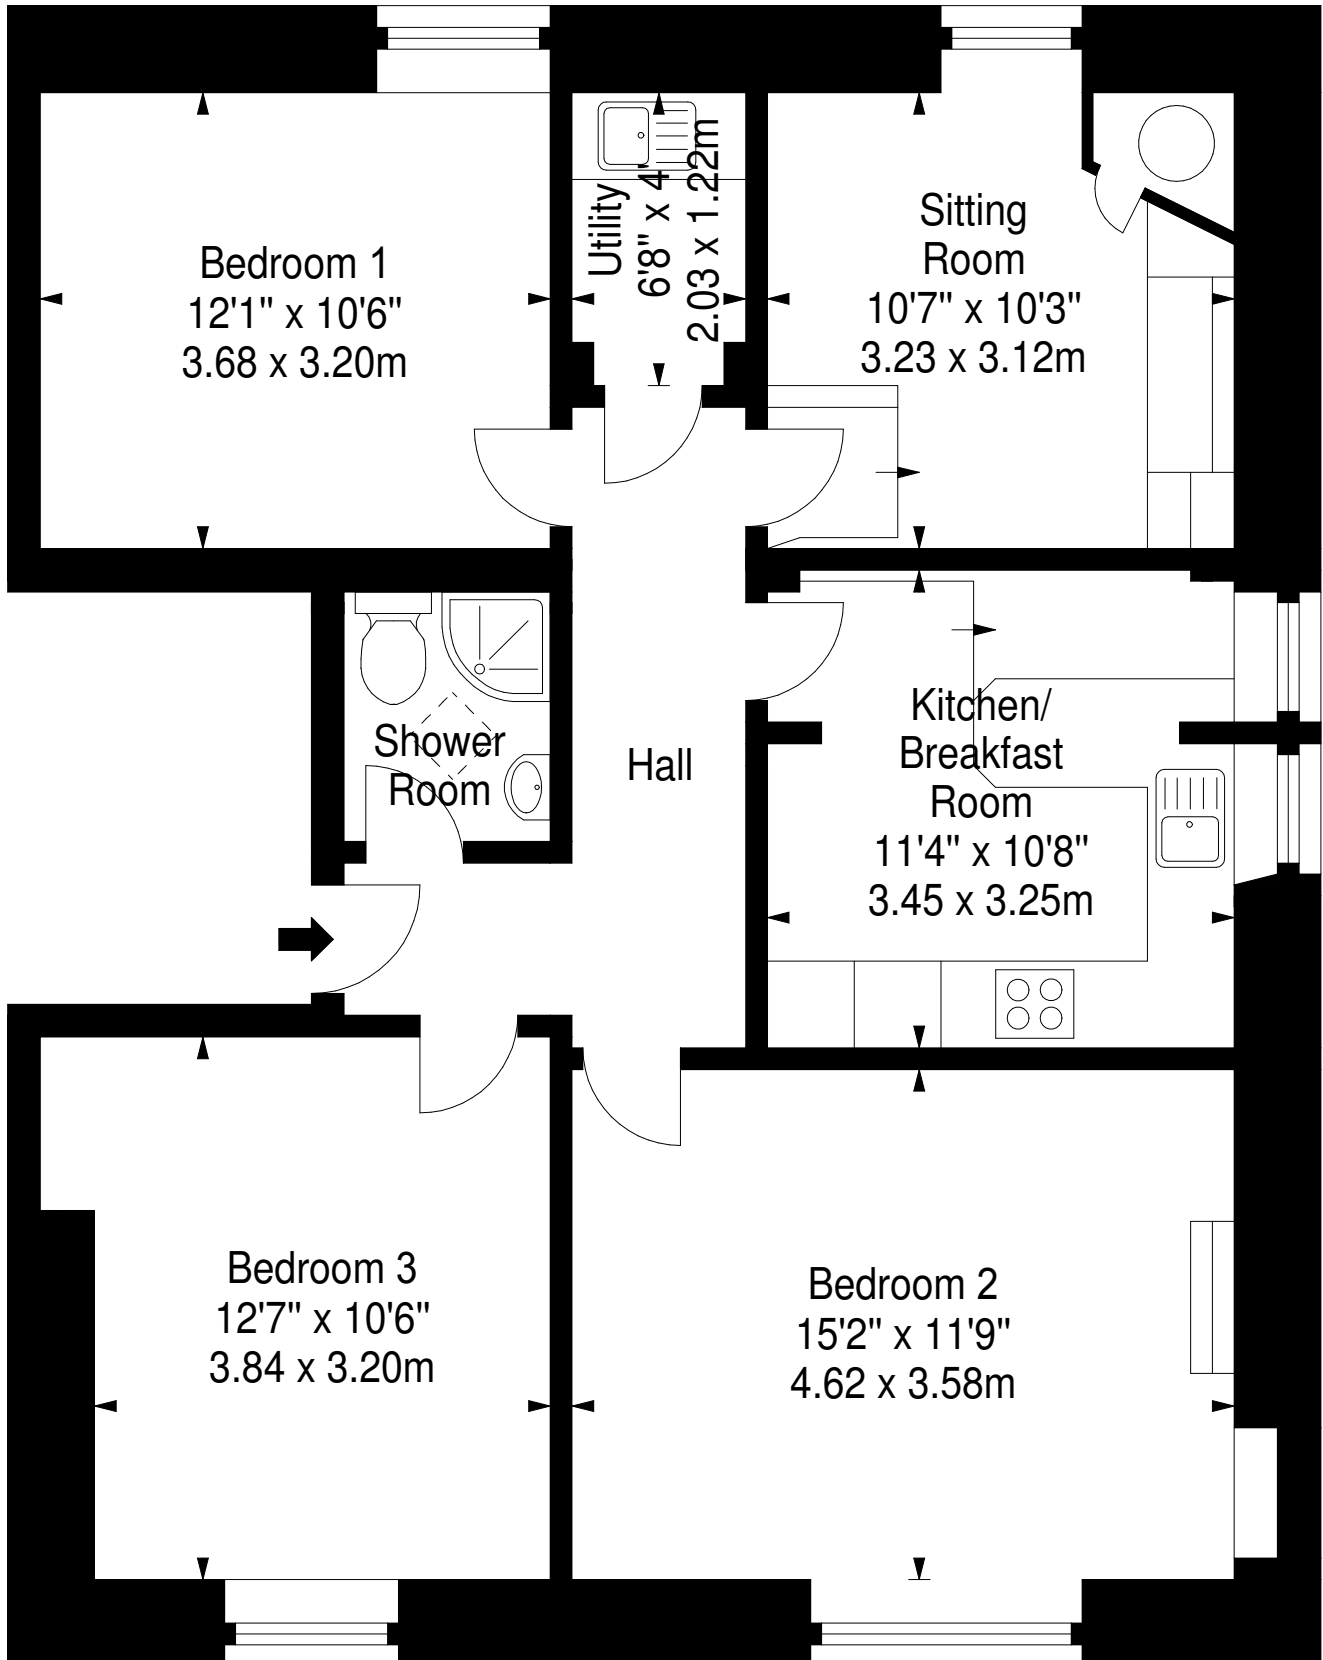

Hope Park Crescent, EH8 9LZ

Approx. Gross Internal Area

865 Sq Ft - 80.36 Sq M

For identification only. Not to scale.

© Square Foot Media 2014

Fourth Floor