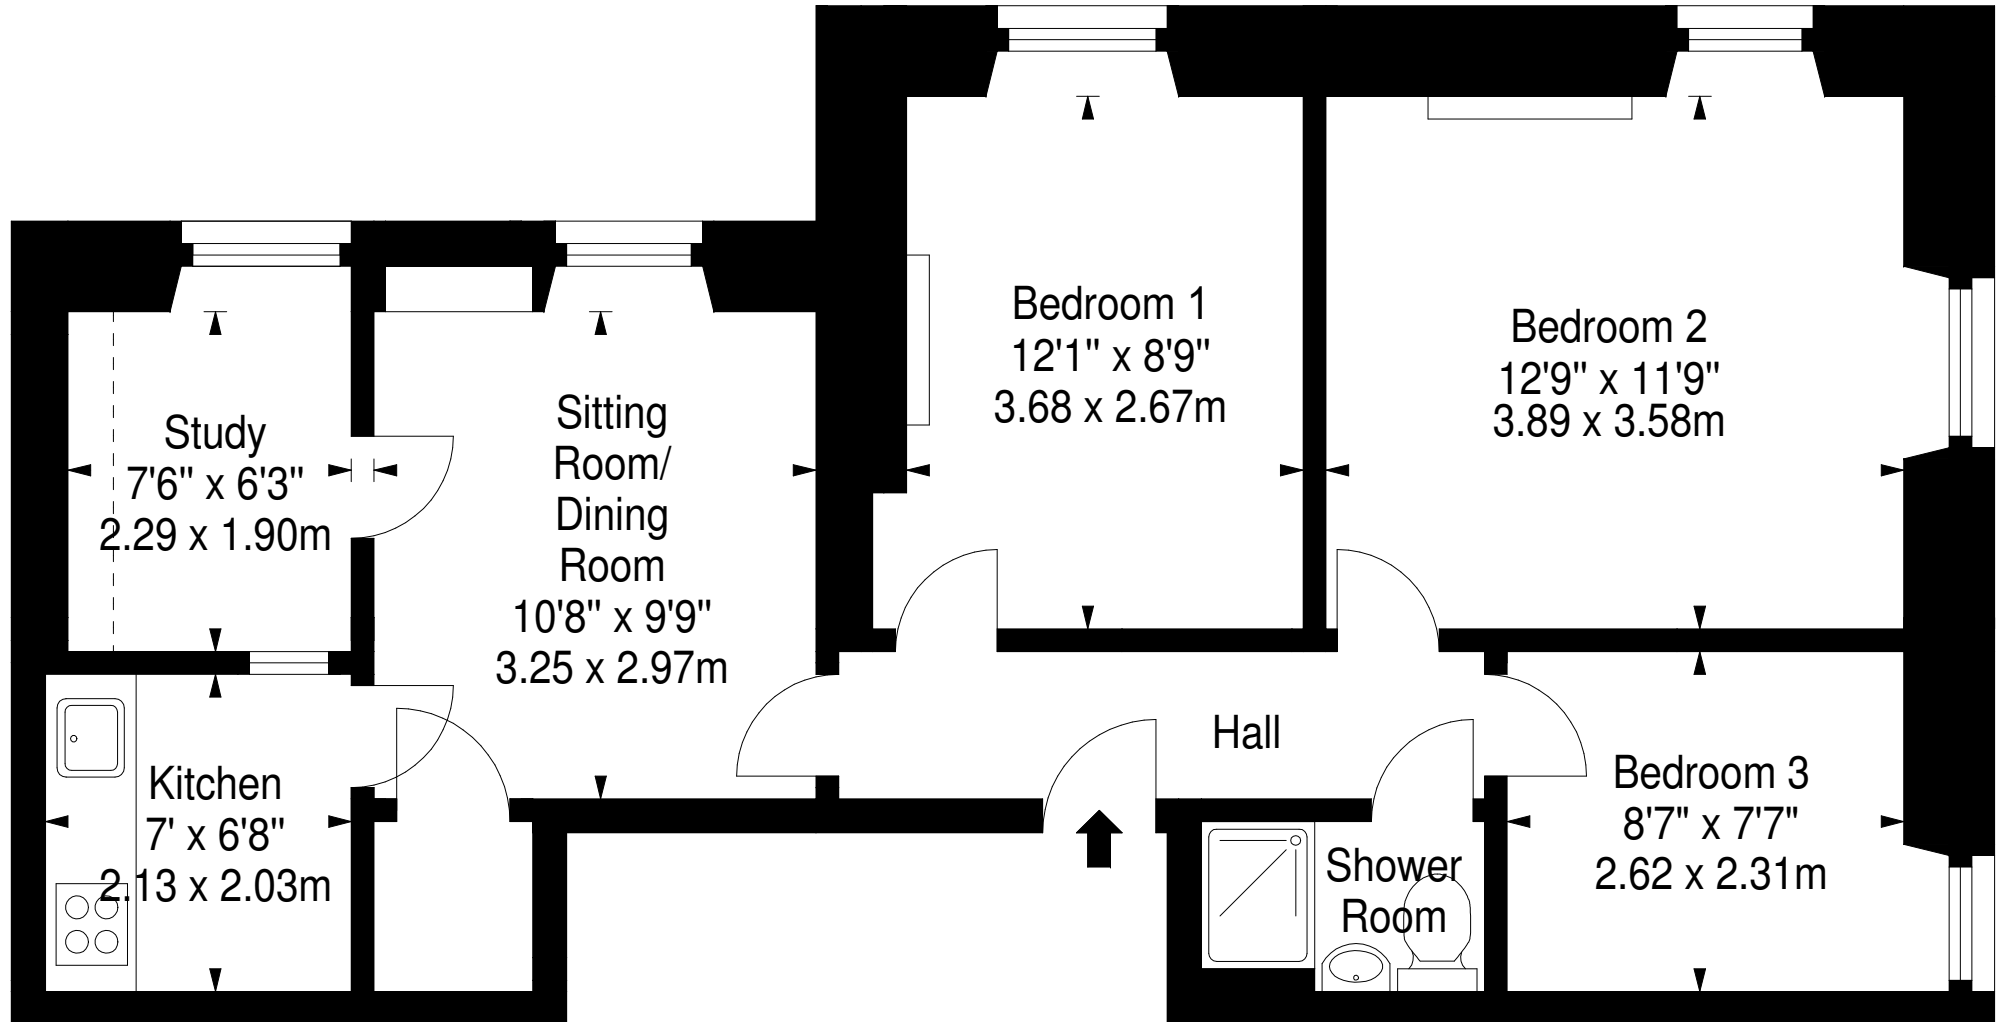

Richmond Terrace, EH11 2BX

Approx. Gross Internal Area

678 Sq Ft - 62.99 Sq M

For identification only. Not to scale.

© Square Foot Media 2014

Third Floor