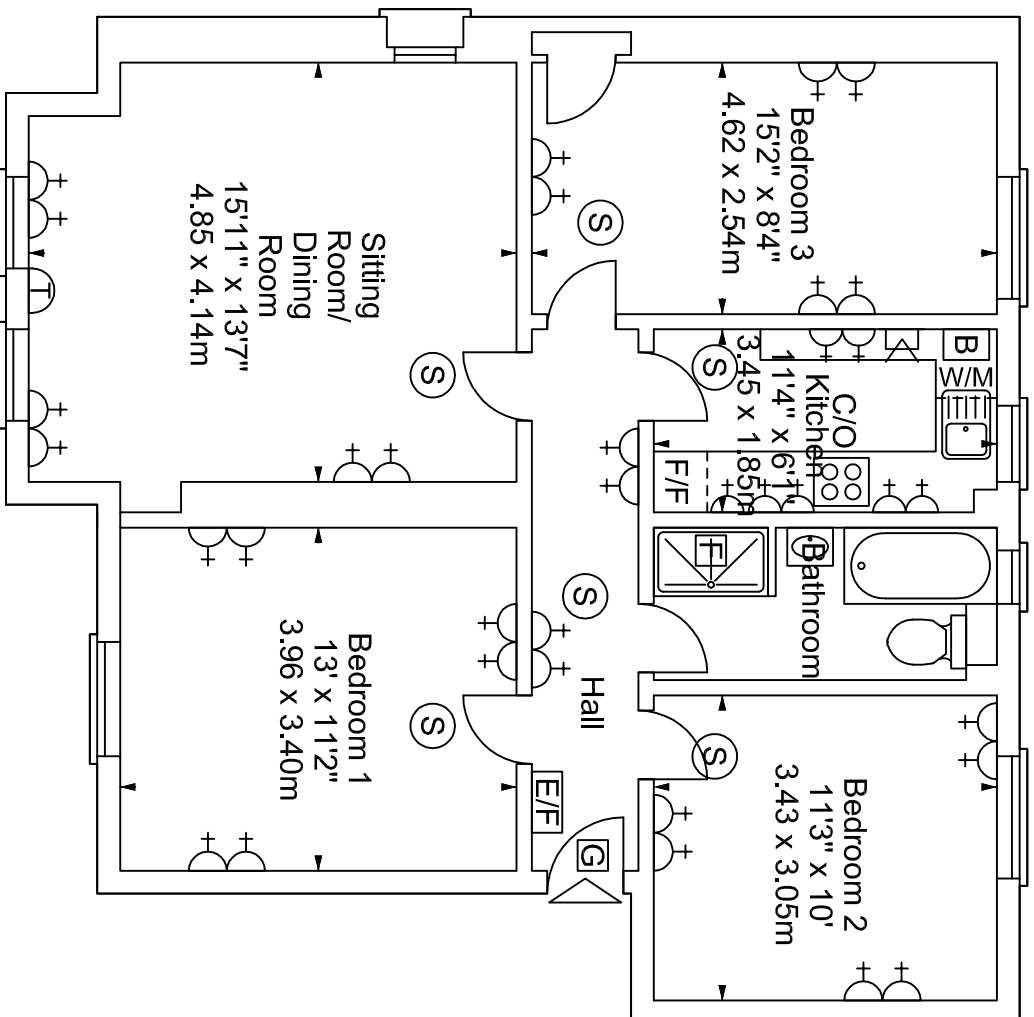

Gorgie Road,
Edinburgh,
Midlothian, EH11 3AA

SquareFoot

Approx. Gross Internal Area
849 Sq Ft - 78.87 Sq M
For identification only. Not to scale. □
© SquareFoot 2017

Key :-

Spur For Low Level Socket -	
Low Level Single Socket -	
Single Socket -	
Double Socket -	
Triple Socket -	
Smoke Detector -	
Carbon Monoxide Detector -	
Telephone -	
Boiler -	
Electricity Fuseboard -	
Cooker Switch + Single Socket -	
Extractor Fan -	
Fire Extinguisher -	
Dish Washer -	
Cooker/ Oven -	
Gas Mains Inlet -	
Fridge/ Freezer -	
Extractor Fan Duct Routes -	
Heat Detector -	
Television -	
Washing Machine -	

Second Floor