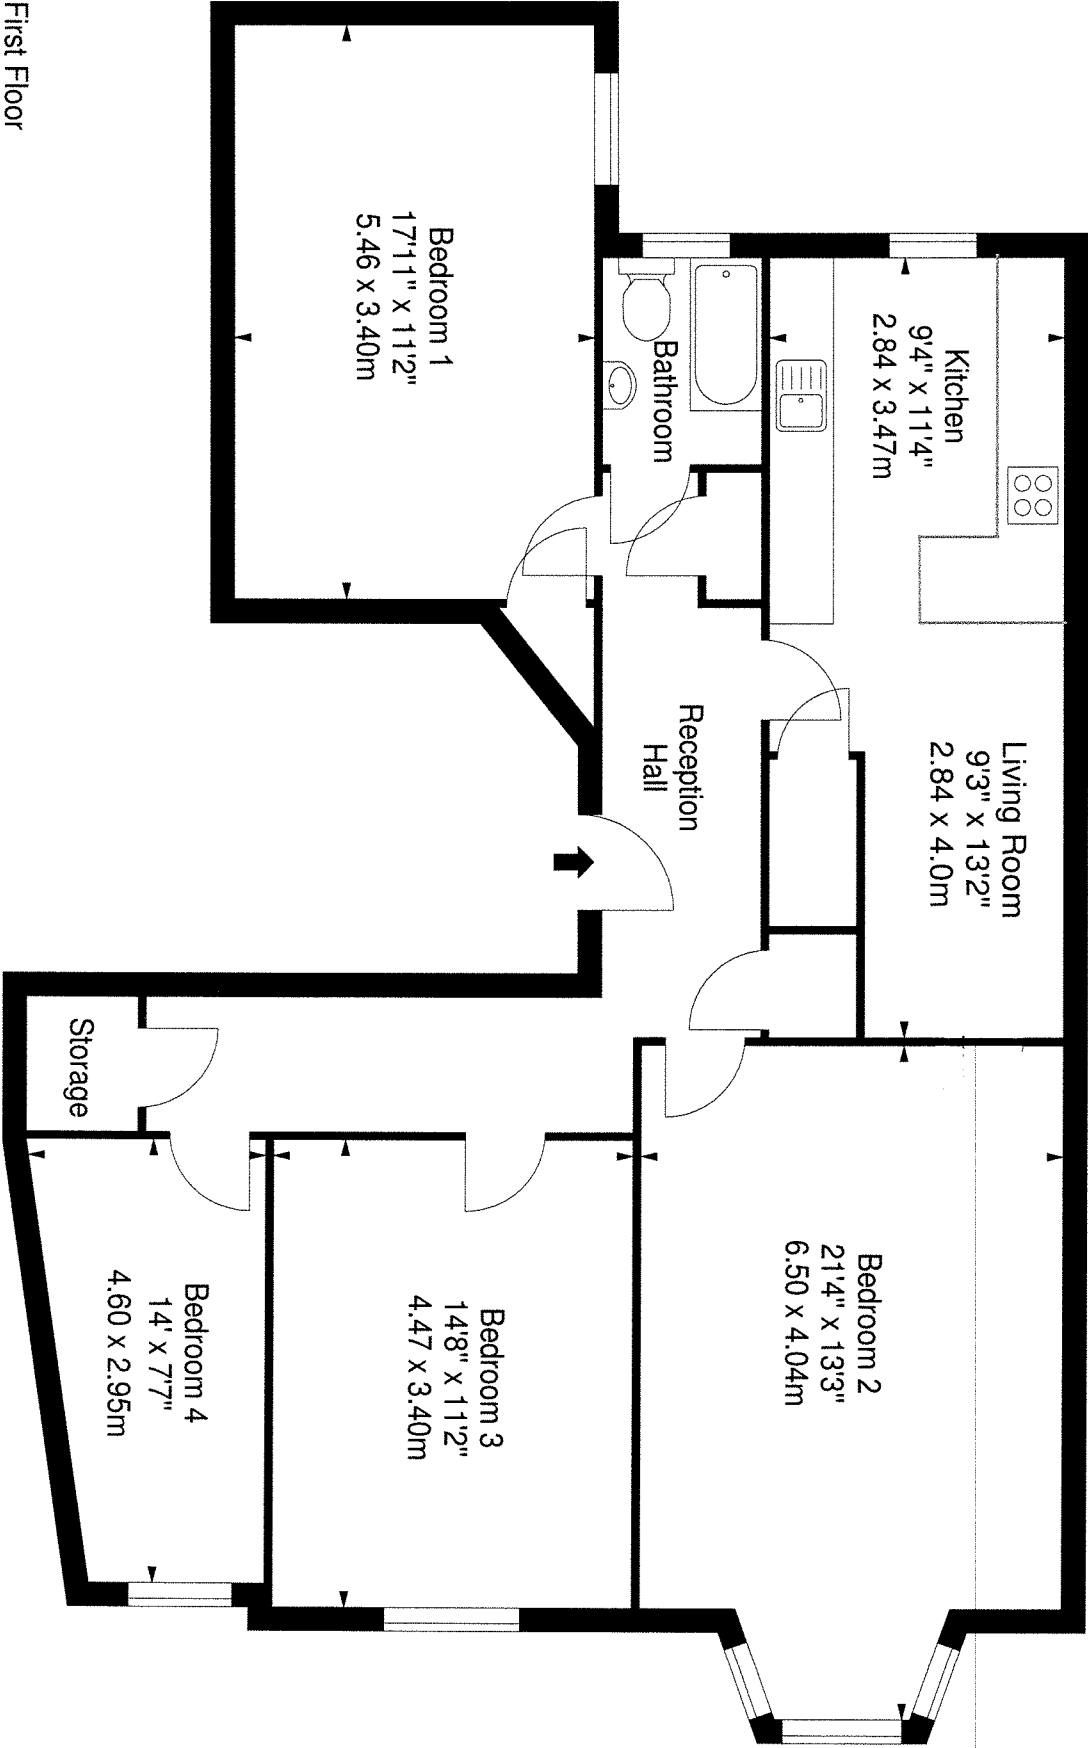

**South Oxford Street,
Edinburgh, EH8 9QF**

Approx. Gross Internal Area
1175 Sq Ft - 109.16 Sq M
For identification only. Not to scale.
© Square Foot Media 2015

First Floor