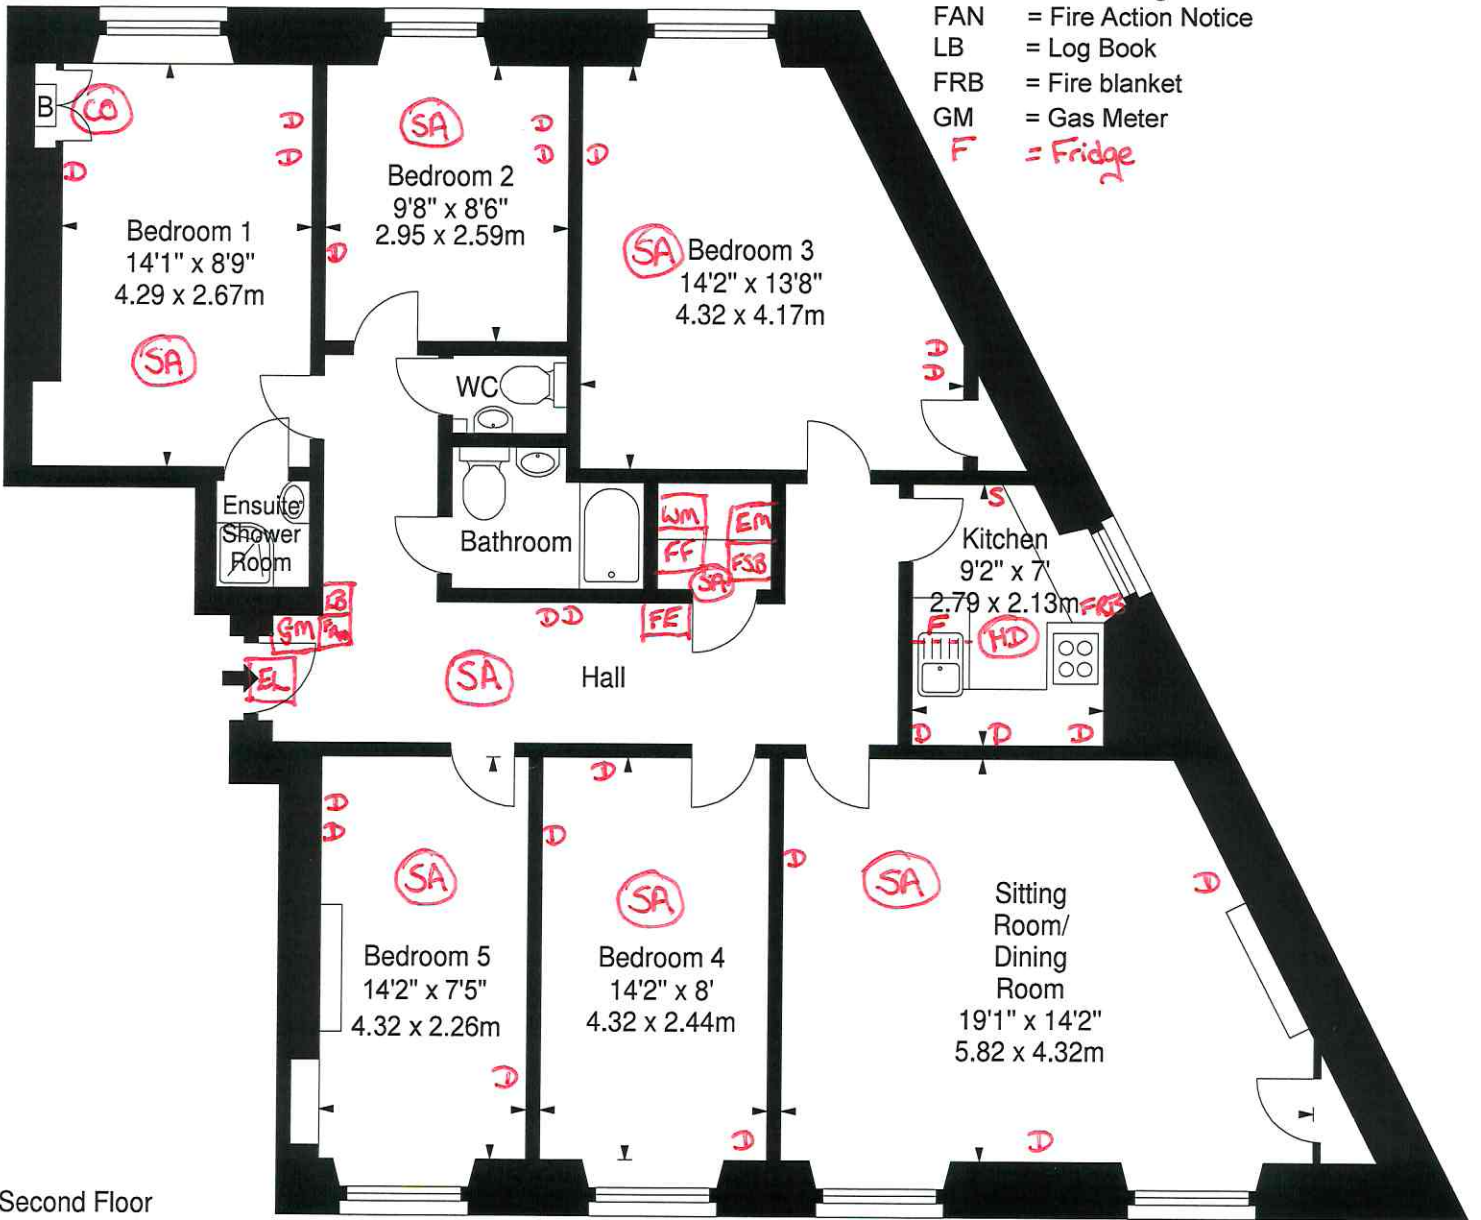

# 11 2F1 Lauriston Park, EH3 9JA

Approx. Gross Internal Area  
 1259 Sq Ft - 116.96 Sq M  
 For identification only. Not to scale. © Square  
 Foot Media 2015

- Worktop (NOT incl Hob/sink) = 370 cm  
 Hob width = 58 cm  
 Sink/drainer width = 93 cm  
 Cupboards = 11
- B = Boiler
  - WM = Washing Machine
  - FF = Fridge Freezer
  - EM = Electricity Meter
  - GM = Gas meter
  - FSB = Fuseboard
  - EL = Emergency Light
  - HD = Heat Detector
  - CO = CO Detector
  - SA = Smoke Alarm
  - D = Double socket
  - S = Single socket
  - FE = Fire extinguisher
  - FAN = Fire Action Notice
  - LB = Log Book
  - FRB = Fire blanket
  - GM = Gas Meter
  - F = Fridge

Second Floor