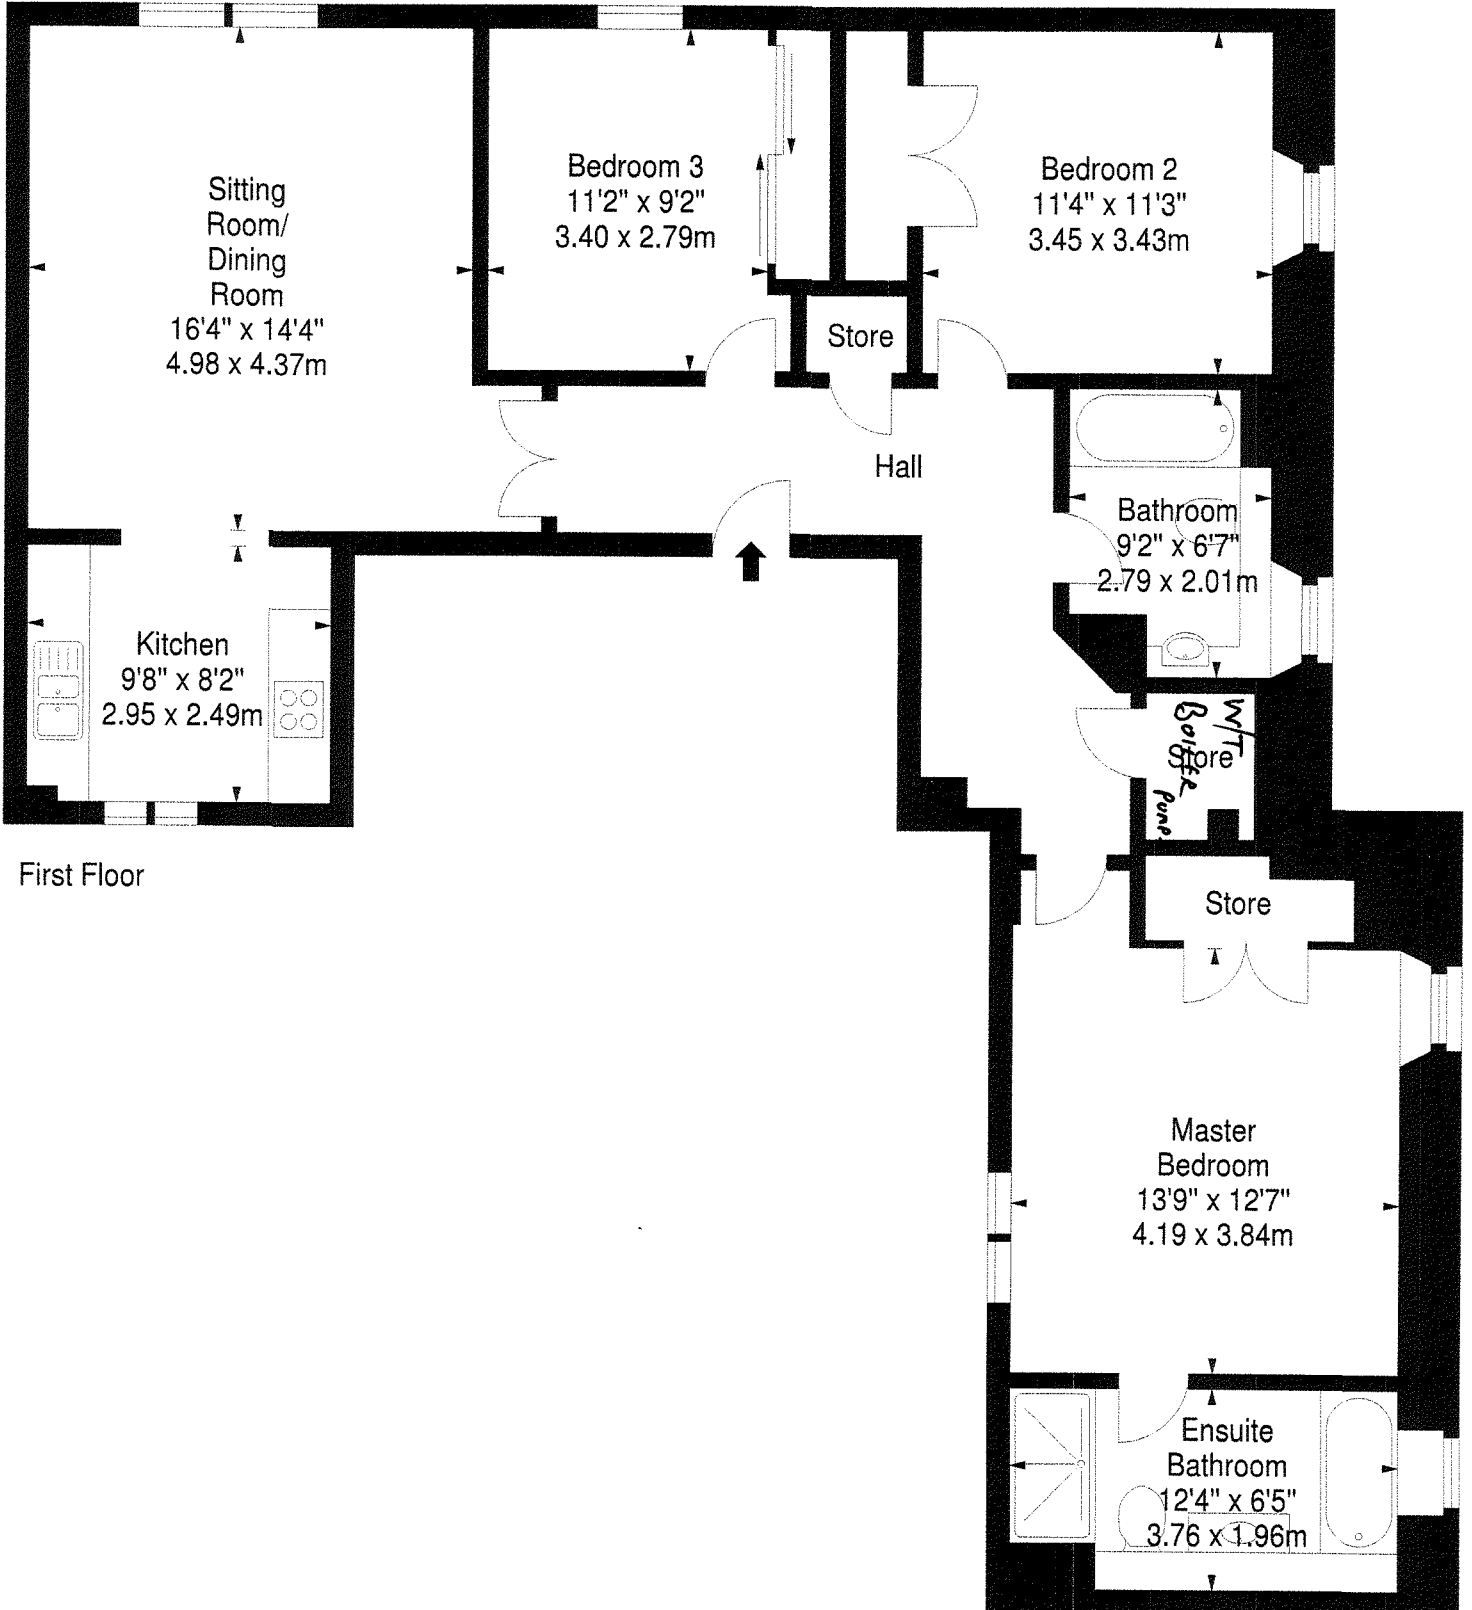

**Easter Dalry Wynd,
Edinburgh, EH11 2TJ**

Approx. Gross Internal Area
1136 Sq Ft - 105.53 Sq M
For identification only. Not to scale.
© SquareFoot 2017

First Floor