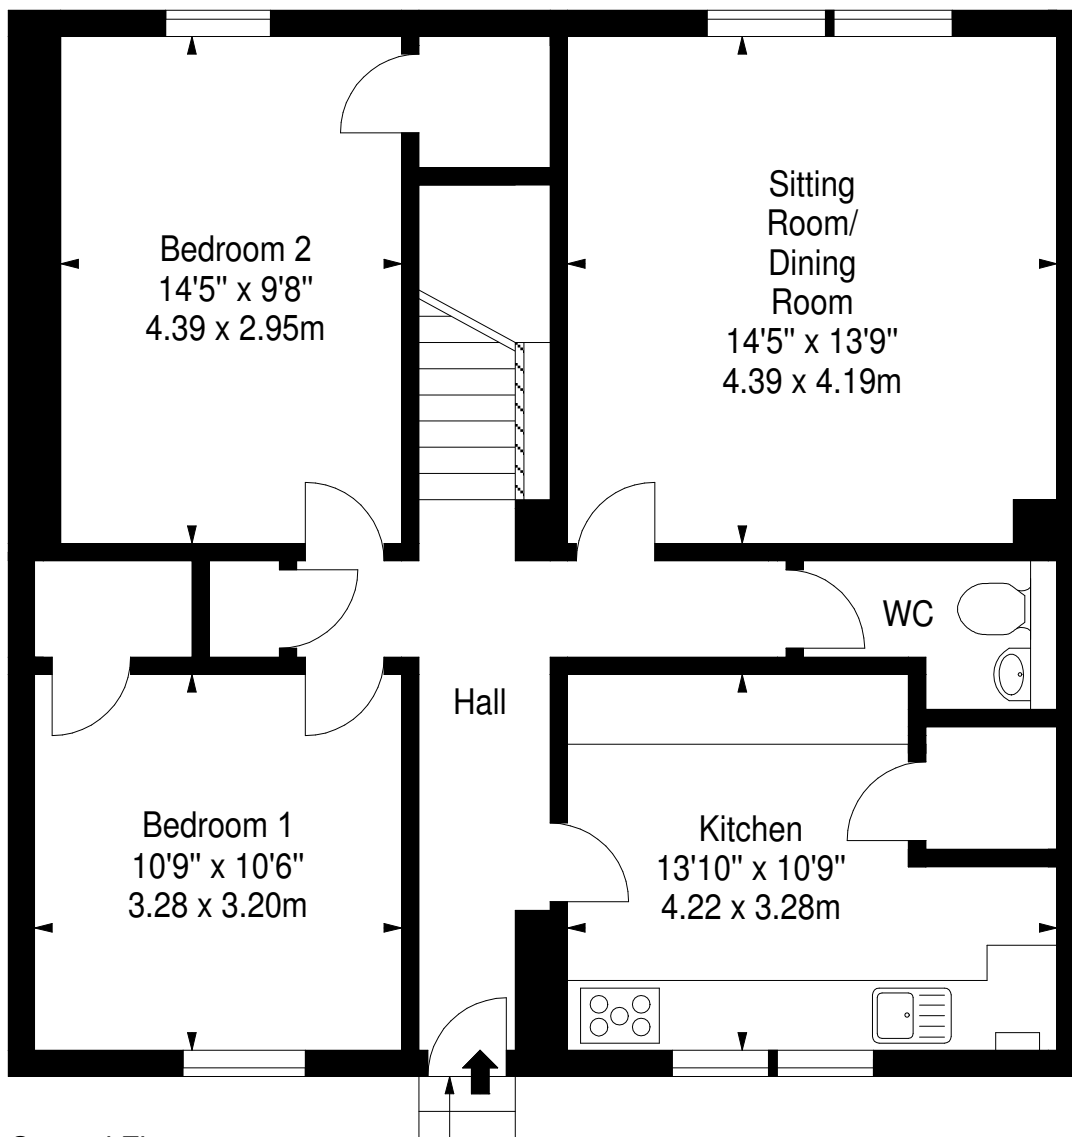

Viewcraig Gardens, EH8 9UL

Approx. Gross Internal Area
1215 Sq Ft - 112.87 Sq M
For identification only. Not to scale.
© Square Foot Media 2014

Ground Floor

Lower Ground Floor