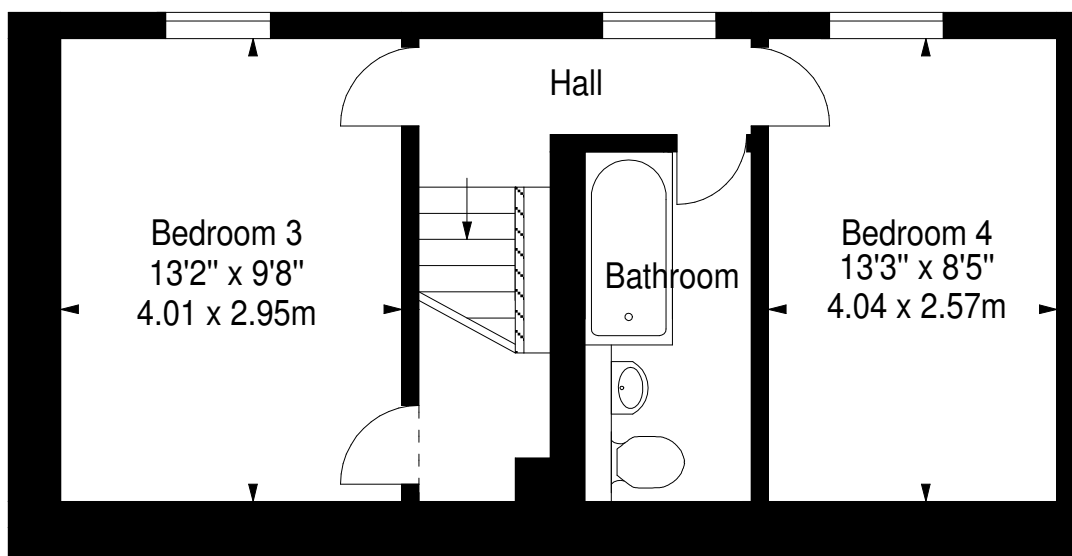

Viewcraig Gardens, EH8 9UL

Approx. Gross Internal Area
1215 Sq Ft - 112.87 Sq M
For identification only. Not to scale.
© Square Foot Media 2014

Ground Floor

Lower Ground Floor