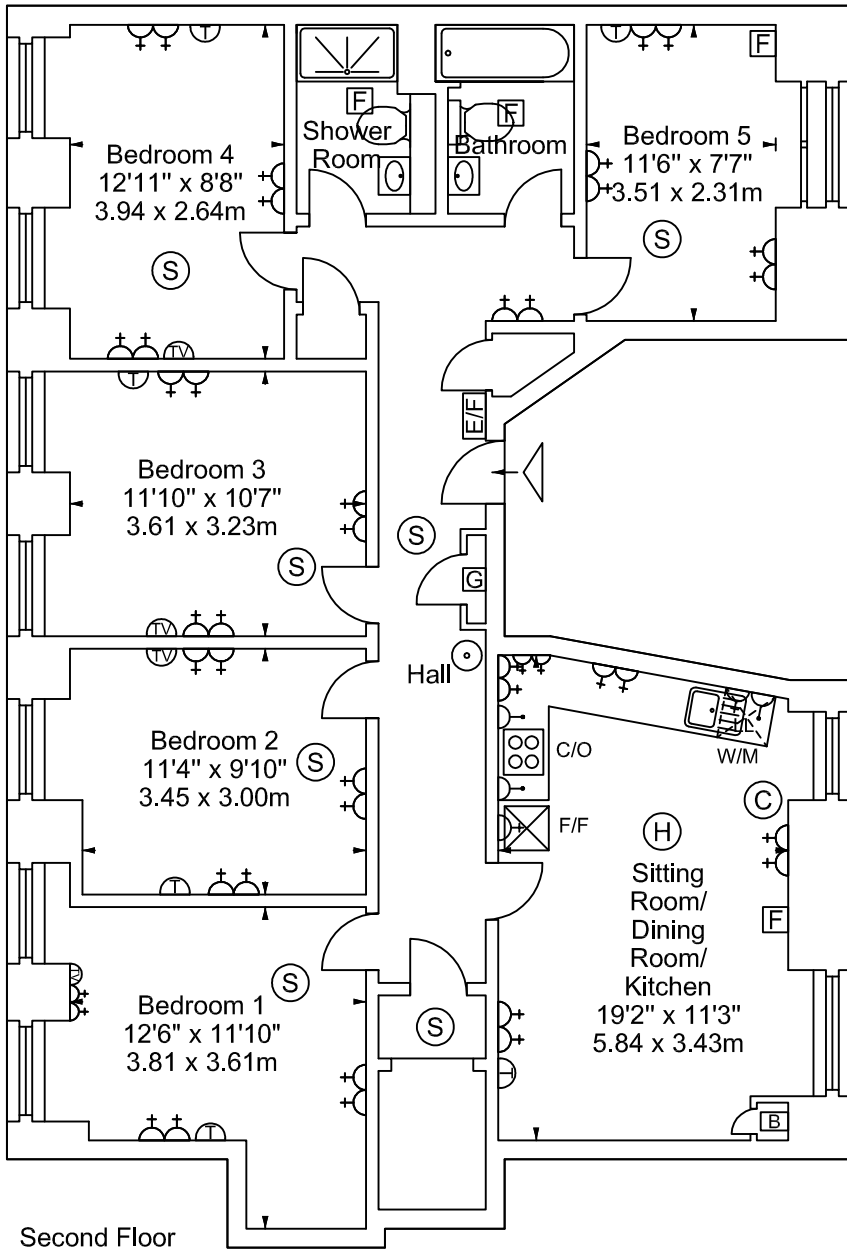

11 F2 South Bridge,
Edinburgh, EH1 1LL

Approx. Gross Internal Area
1172 Sq Ft - 108.88 Sq M
For identification only. Not to scale. □
© SquareFoot 2018

Key :-

Spur For Low Level Socket -	
Low Level Single Socket -	
Single Socket -	
Double Socket -	
Triple Socket -	
4 Socket Outlet -	
Shaver Socket -	
Smoke Detector -	
Carbon Monoxide Detector -	
Telephone -	
Boiler -	
Electricity Fuseboard -	
Cooker Switch + Single Socket -	
Extractor Fan -	
Fire Extinguisher -	
Dish Washer -	D/W
Cooker/ Oven -	C/O
Gas Mains Inlet -	
Fridge/ Freezer -	F/F
Extractor Fan Duct Routes -	-----
Heat Detector -	
Television -	
Washing Machine -	W/M
Tumble Dryer -	T/D
Fire Alarm Panel -	