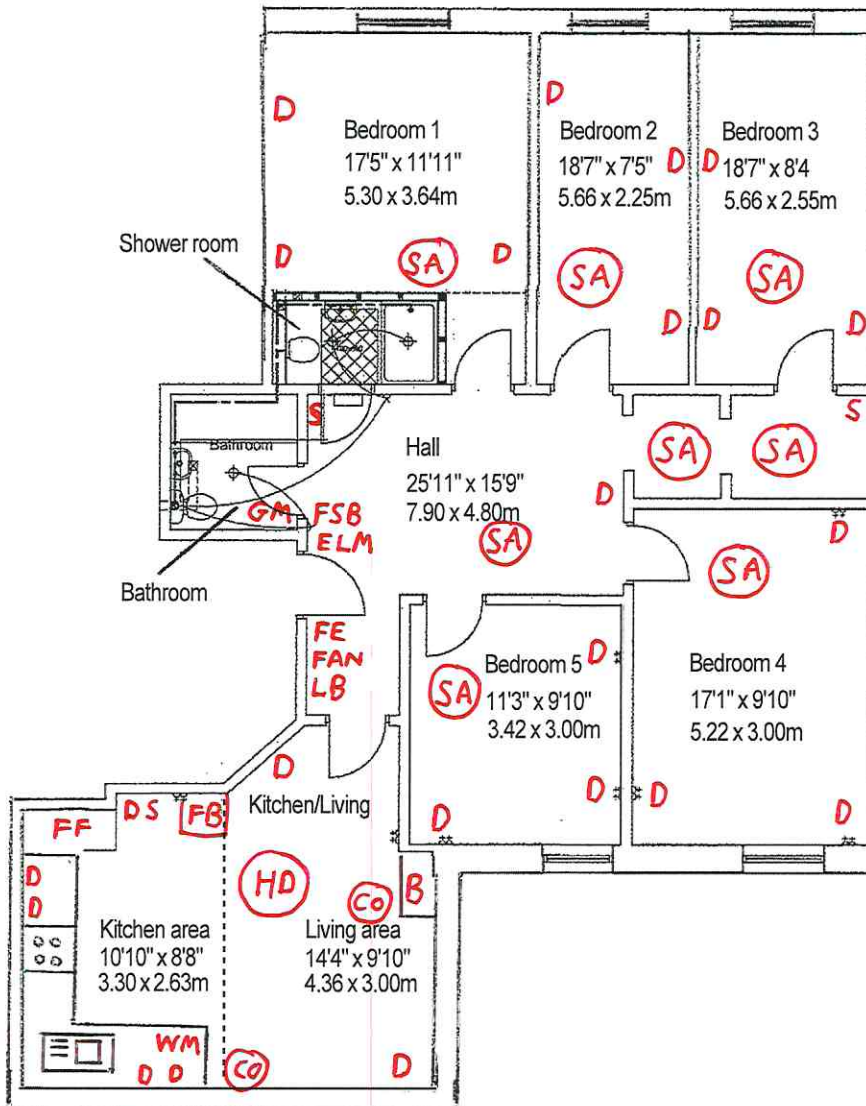

223 2F1 Leith Walk, Edinburgh

Worktop (NOT incl Hob/sink) = 356 cm  
 Hob width = 58 cm  
 Sink/drain width = 79 cm  
 Cupboards = 11

- B = Boiler
- WM = Washing Machine
- FF = Fridge Freezer
- EM = Electricity Meter (ELM)
- GM = Gas meter
- FSB = Fuseboard
- EL = Emergency Light - NOT REQ.
- HD = Heat Detector
- CO = CO Detector
- SA = Smoke Alarm
- D = Double socket
- S = Single socket
- FE = Fire extinguisher
- FAN = Fire Action Notice
- LB = Log Book
- FRB = Fire blanket
- GM = Gas Meter