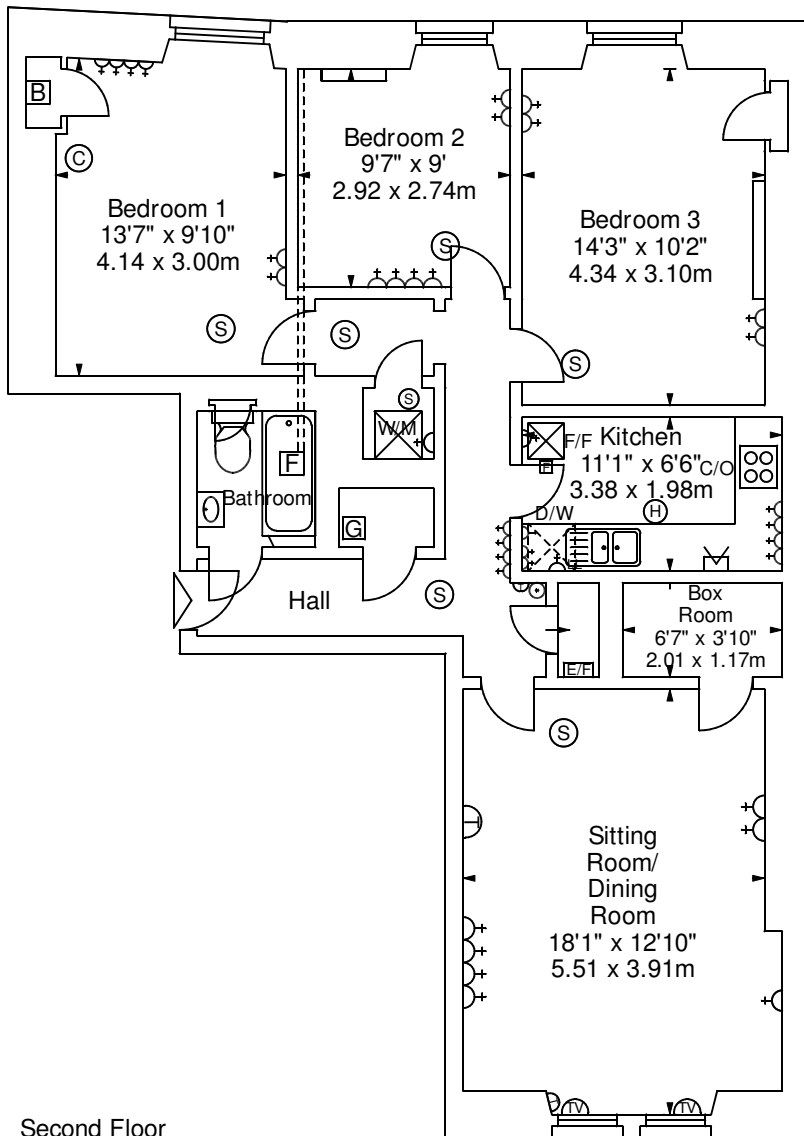

Marchmont Crescent, EH9 1HN

Approx. Gross Internal Area
 941 Sq Ft - 87.42 Sq M
 For identification only. Not to scale.
 © SquareFoot 2018

Second Floor

Key :-

- Spur For Low Level Socket -
- Low Level Single Socket -
- Single Socket -
- Double Socket -
- Triple Socket -
- 4 Socket Outlet -
- Shaver Socket -
- Smoke Detector -
- Carbon Monoxide Detector -
- Telephone -
- Boiler -
- Electricity Fuseboard -
- Cooker Switch + Single Socket -
- Extractor Fan -
- Fire Extinguisher -
- Dish Washer -
- Cooker/ Oven -
- Gas Mains Inlet -
- Fridge/ Freezer -
- Extractor Fan Duct Routes -
- Heat Detector -
- Television -
- Washing Machine -
- Tumble Dryer -
- Fire Alarm Panel -