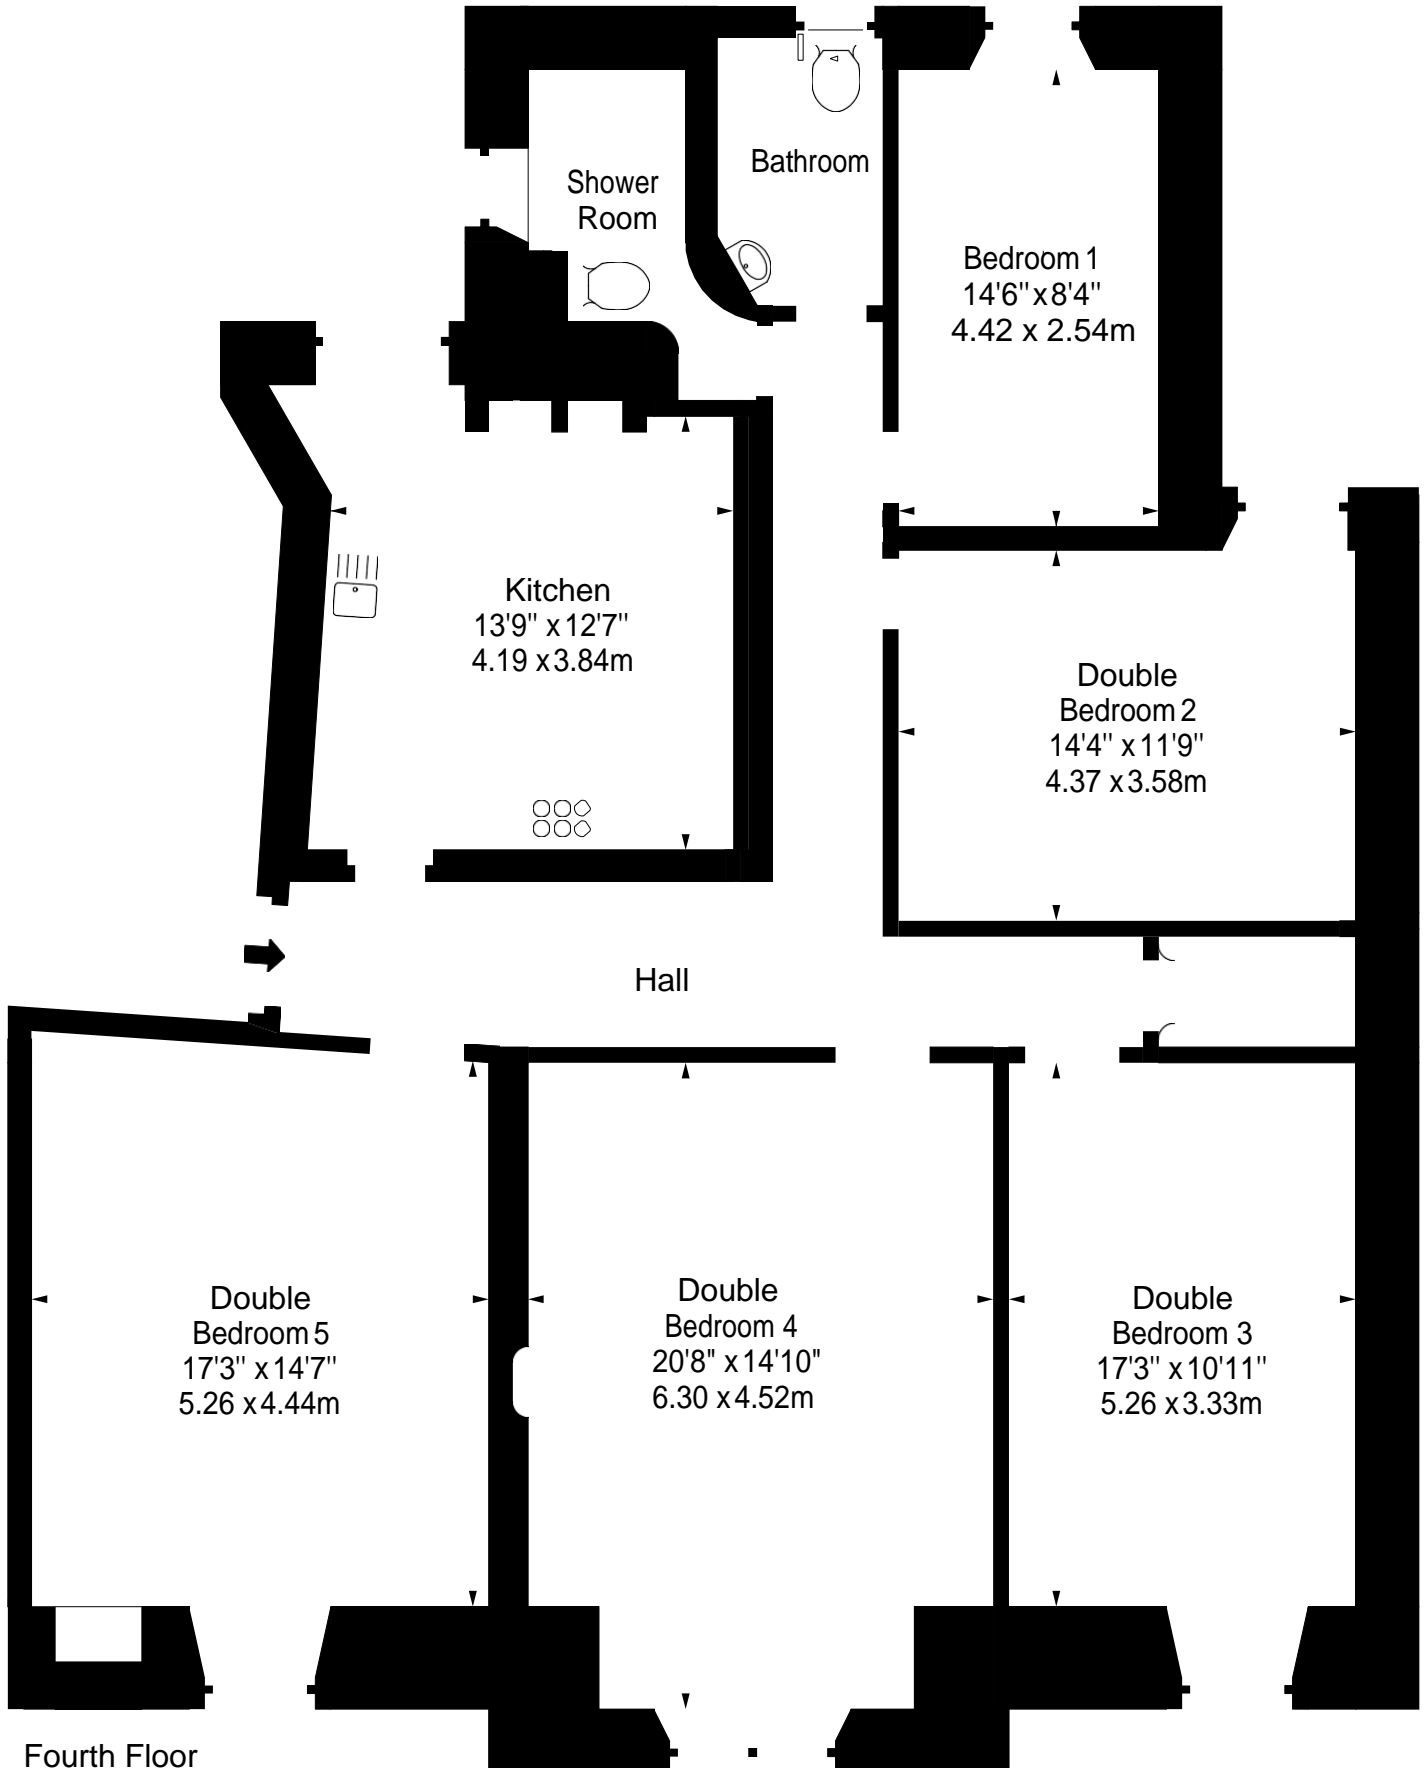

**Bruntsfield Place,
Edinburgh, EH10 4DG**

Approx. Gross Internal Area
1698 Sq Ft - 157.74 Sq M
For identification only. Not to scale.
© SquareFoot 2018

Fourth Floor