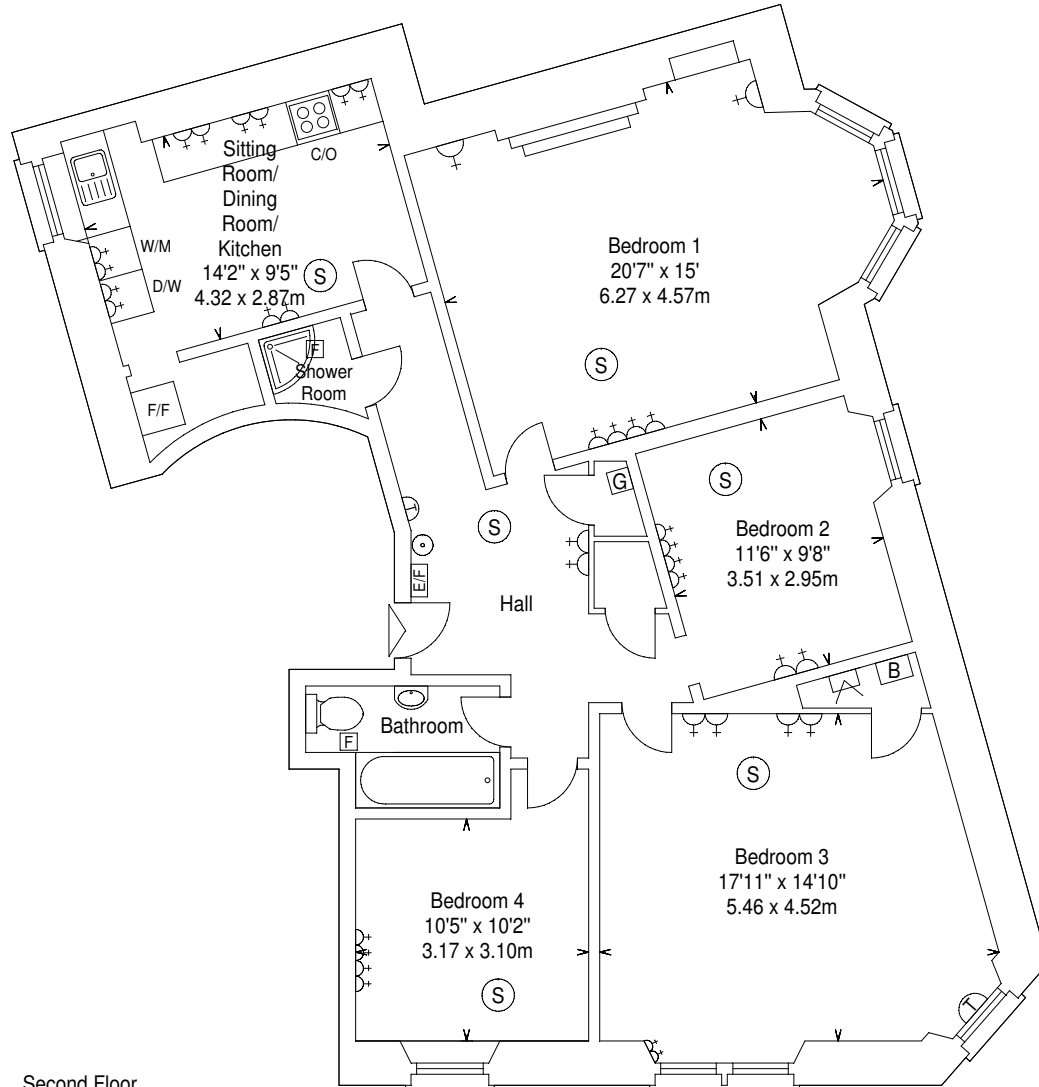

Sciennes Road,
Edinburgh, EH9 1NX

Approx. Gross Internal Area
1201 Sq Ft - 111.57 Sq M
For identification only. Not to scale.
© SquareFoot 2017

Second Floor

Key :-

- Spur For Low Level Socket - 
- Low Level Single Socket - 
- Single Socket - 
- Double Socket - 
- Triple Socket - 
- 4 Socket Outlet - 
- Shaver Socket - 
- Smoke Detector - 
- Carbon Monoxide Detector - 
- Telephone - 
- Boiler - 
- Electricity Fuseboard - 
- Cooker Switch + Single Socket - 
- Extractor Fan - 
- Fire Extinguisher - 
- Dish Washer - 
- Cooker/ Oven - 
- Gas Mains Inlet - 
- Fridge/ Freezer - 
- Extractor Fan Duct Routes - 
- Heat Detector - 
- Television - 
- Washing Machine - 
- Tumble Dryer - 
- Fire Alarm Panel - 