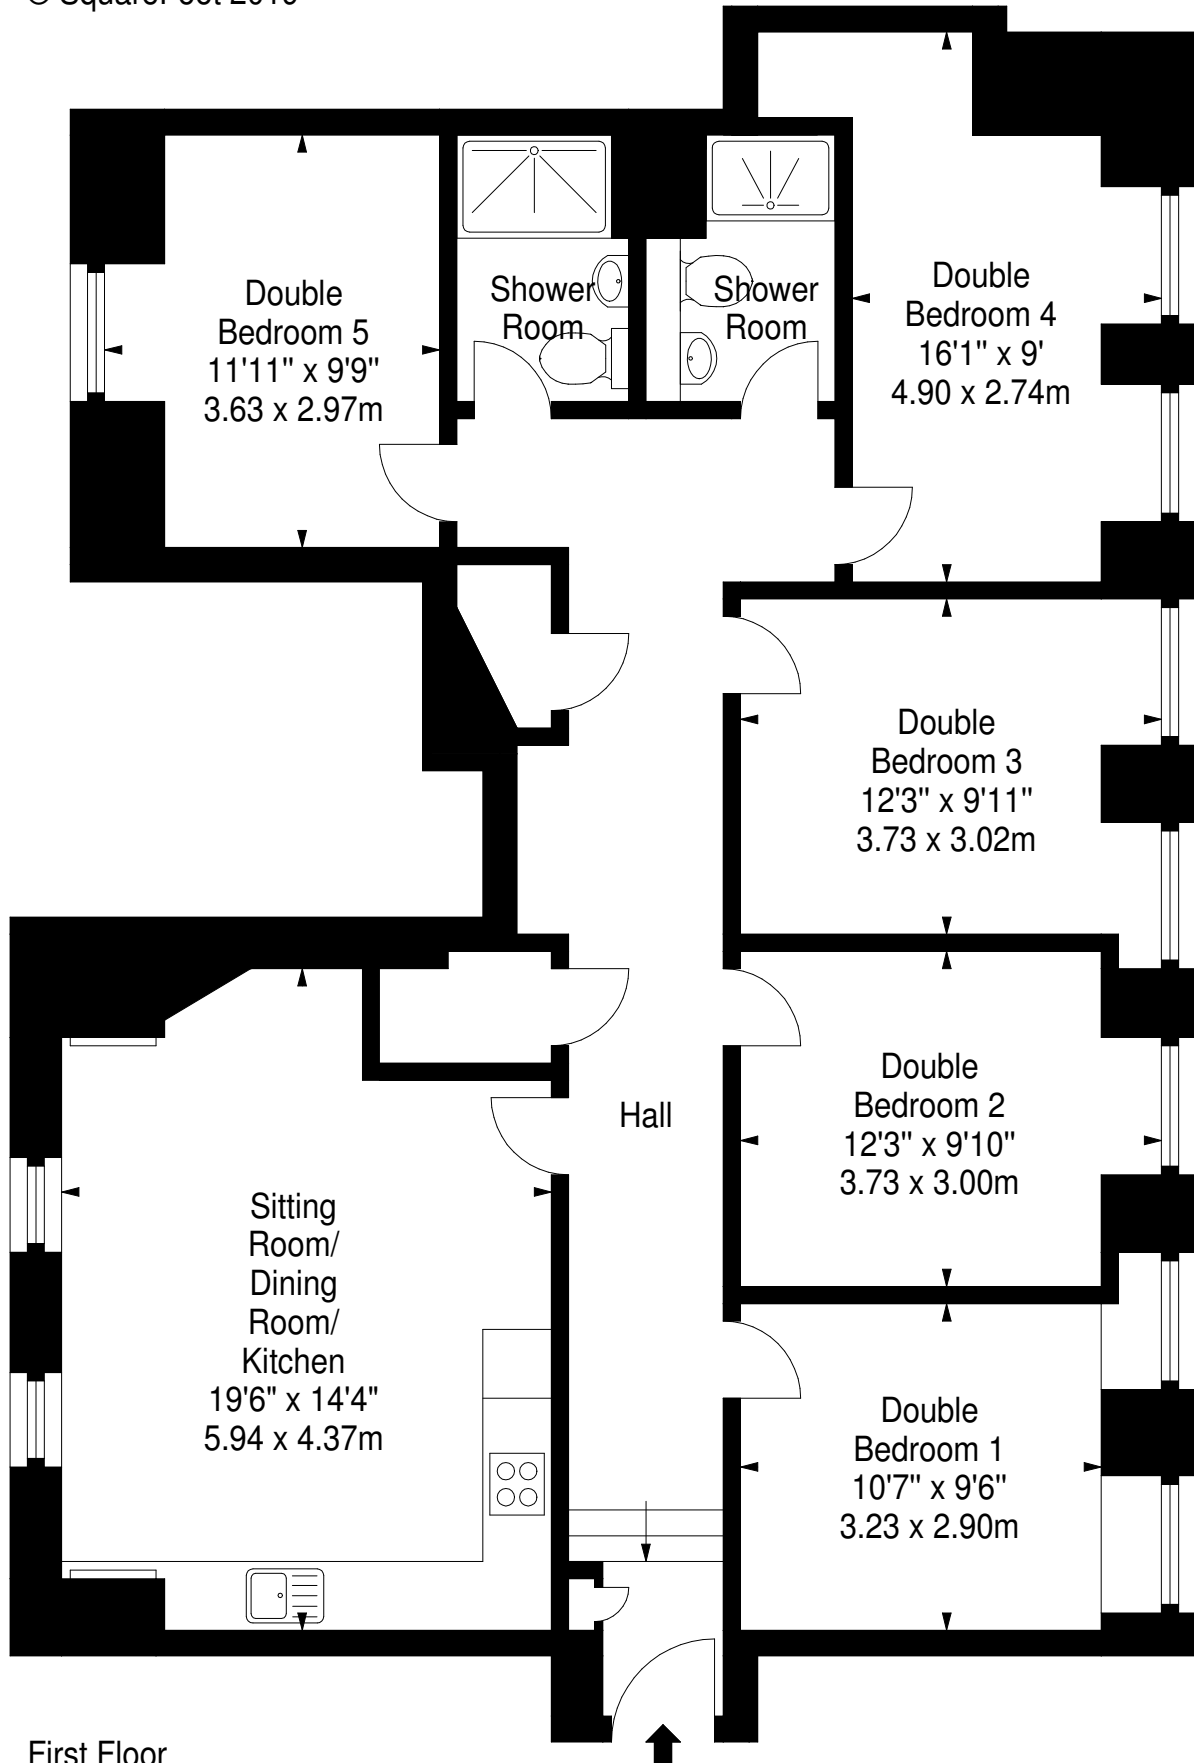

**South Bridge,  
Edinburgh,  
Midlothian, EH1 1LL**

Approx. Gross Internal Area  
1183 Sq Ft - 109.90 Sq M  
For identification only. Not to scale.  
© SquareFoot 2019

First Floor