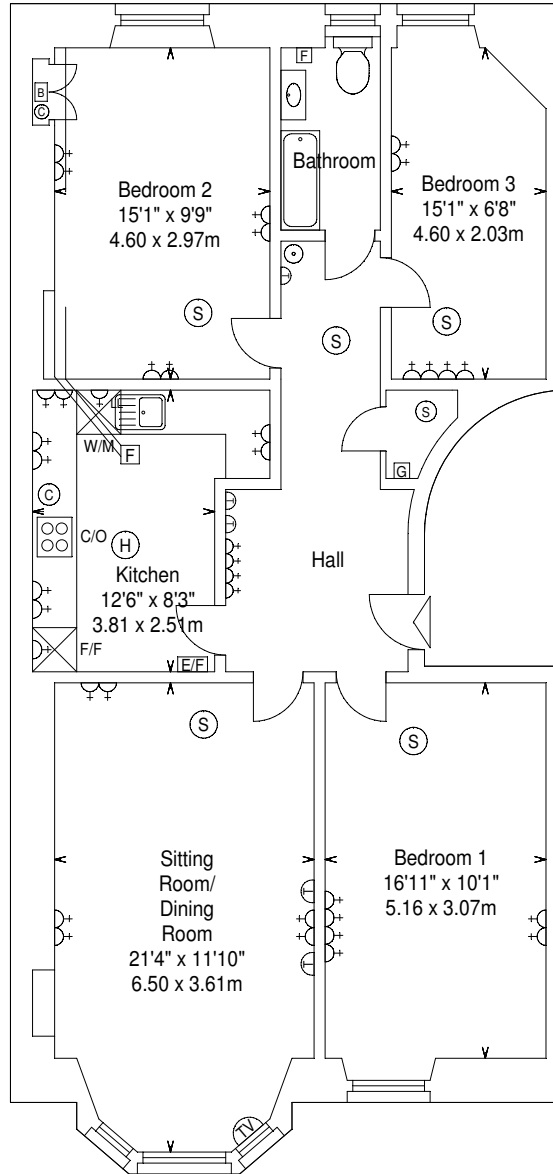

Marchmont Road, EH9 1HT

Approx. Gross Internal Area  
 1004 Sq Ft - 93.27 Sq M  
 For identification only. Not to scale.  
 © SquareFoot 2018

First Floor

Key :-

- Spur For Low Level Socket -
- Low Level Single Socket -
- Single Socket -
- Double Socket -
- Triple Socket -
- 4 Socket Outlet -
- Shaver Socket -
- Smoke Detector -
- Carbon Monoxide Detector -
- Telephone -
- Boiler -
- Electricity Fuseboard -
- Cooker Switch + Single Socket -
- Extractor Fan -
- Fire Extinguisher -
- Dish Washer -
- Cooker/ Oven -
- Gas Mains Inlet -
- Fridge/ Freezer -
- Extractor Fan Duct Routes -
- Heat Detector -
- Television -
- Washing Machine -
- Tumble Dryer -
- Fire Alarm Panel -