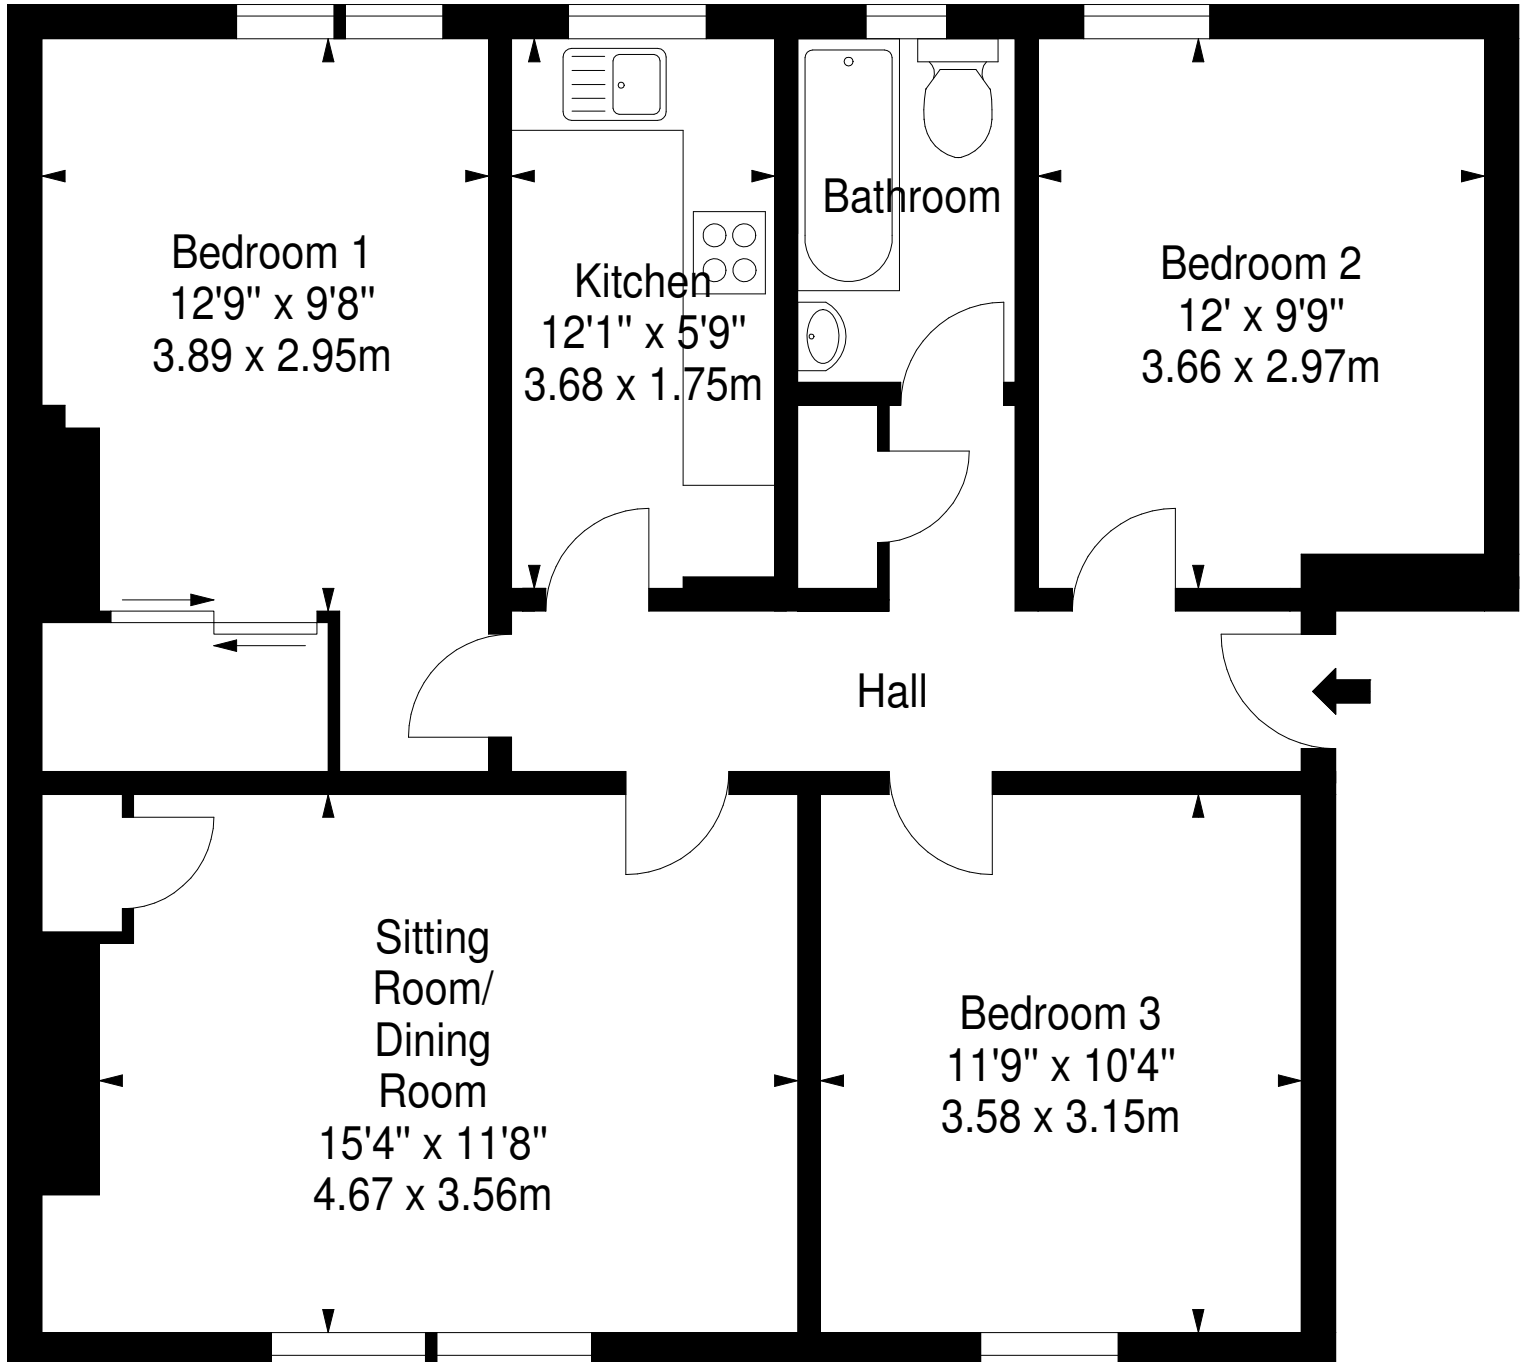

Ferry Road Drive, EH4 4BS

Approx. Gross Internal Area

822 Sq Ft - 76.36 Sq M

For identification only. Not to scale.

© Square Foot Media 2014

First Floor