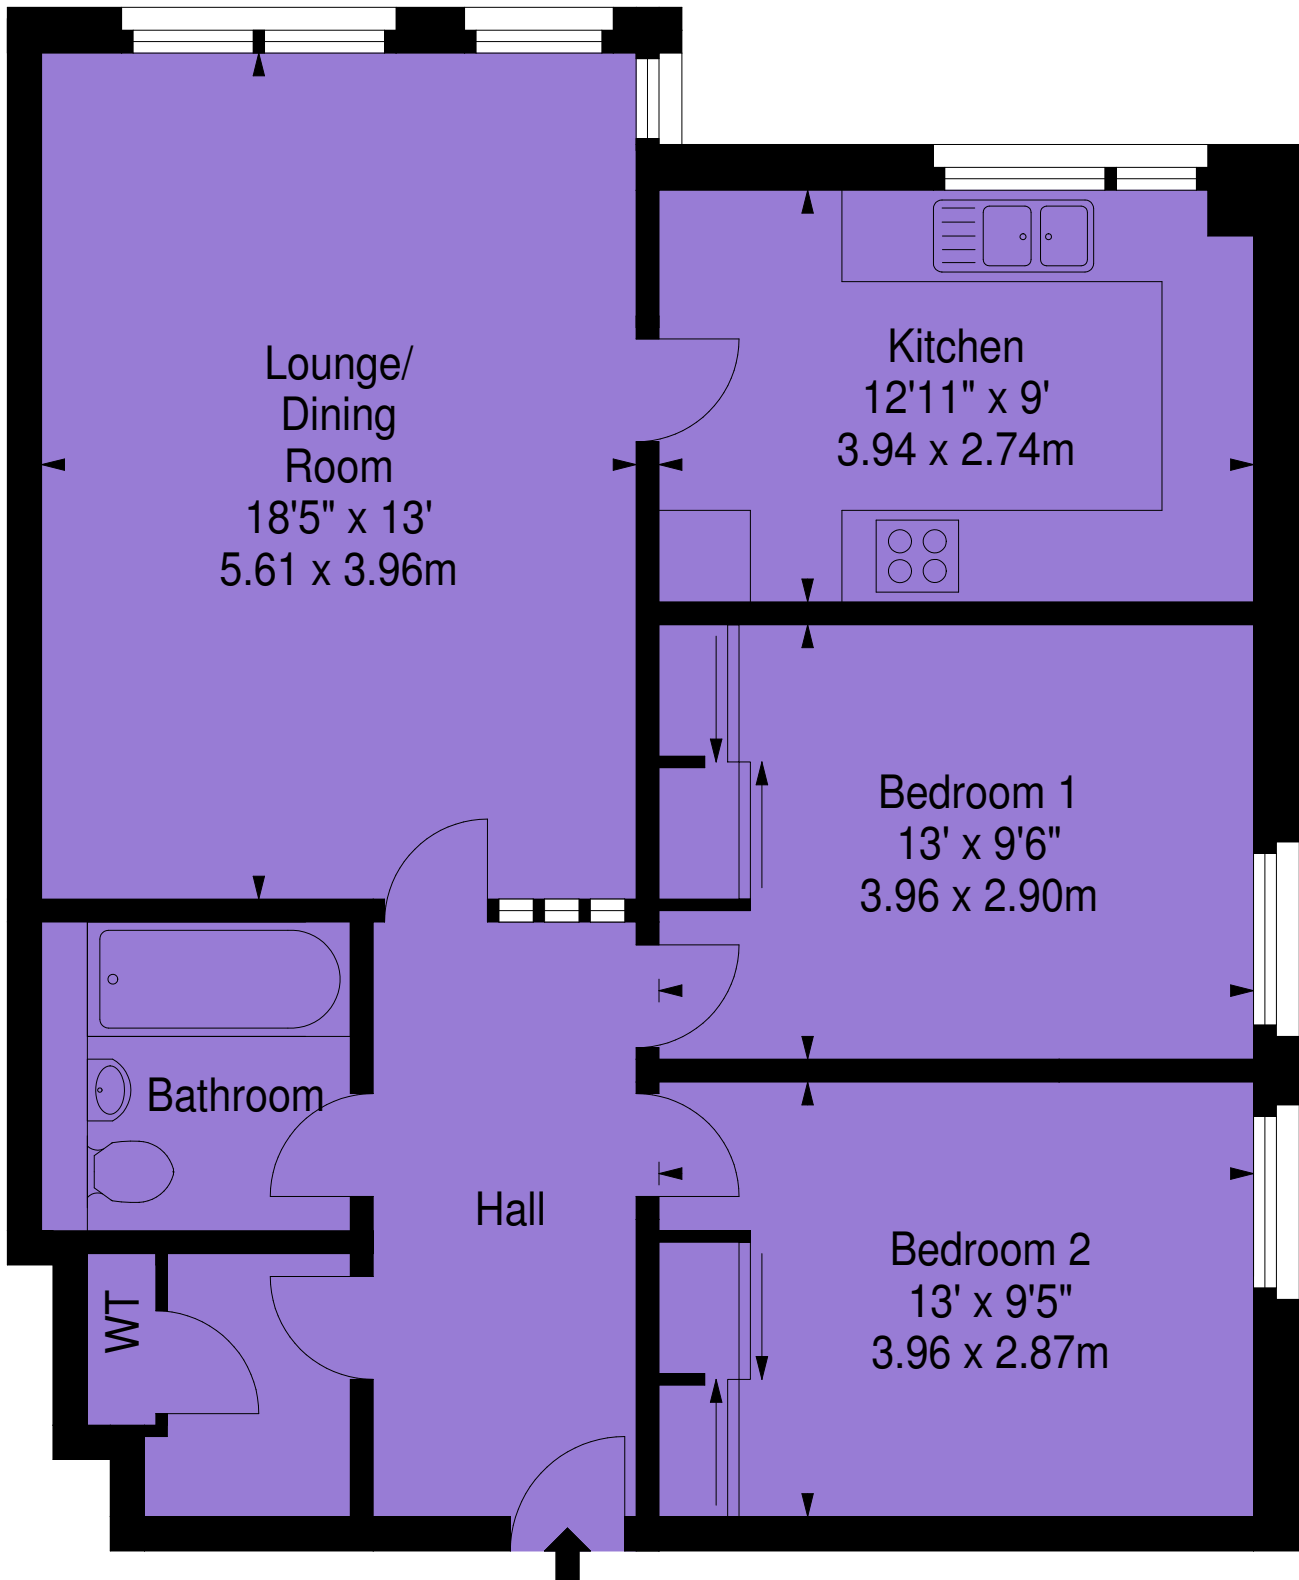

Flat 16 Murrayfield Court, 3 Western Gardens, EH12 5QD

Approx. Gross Internal Area
799 Sq Ft - 74.23 Sq M
For identification only. Not to scale.
© SquareFoot 2019

Second Floor